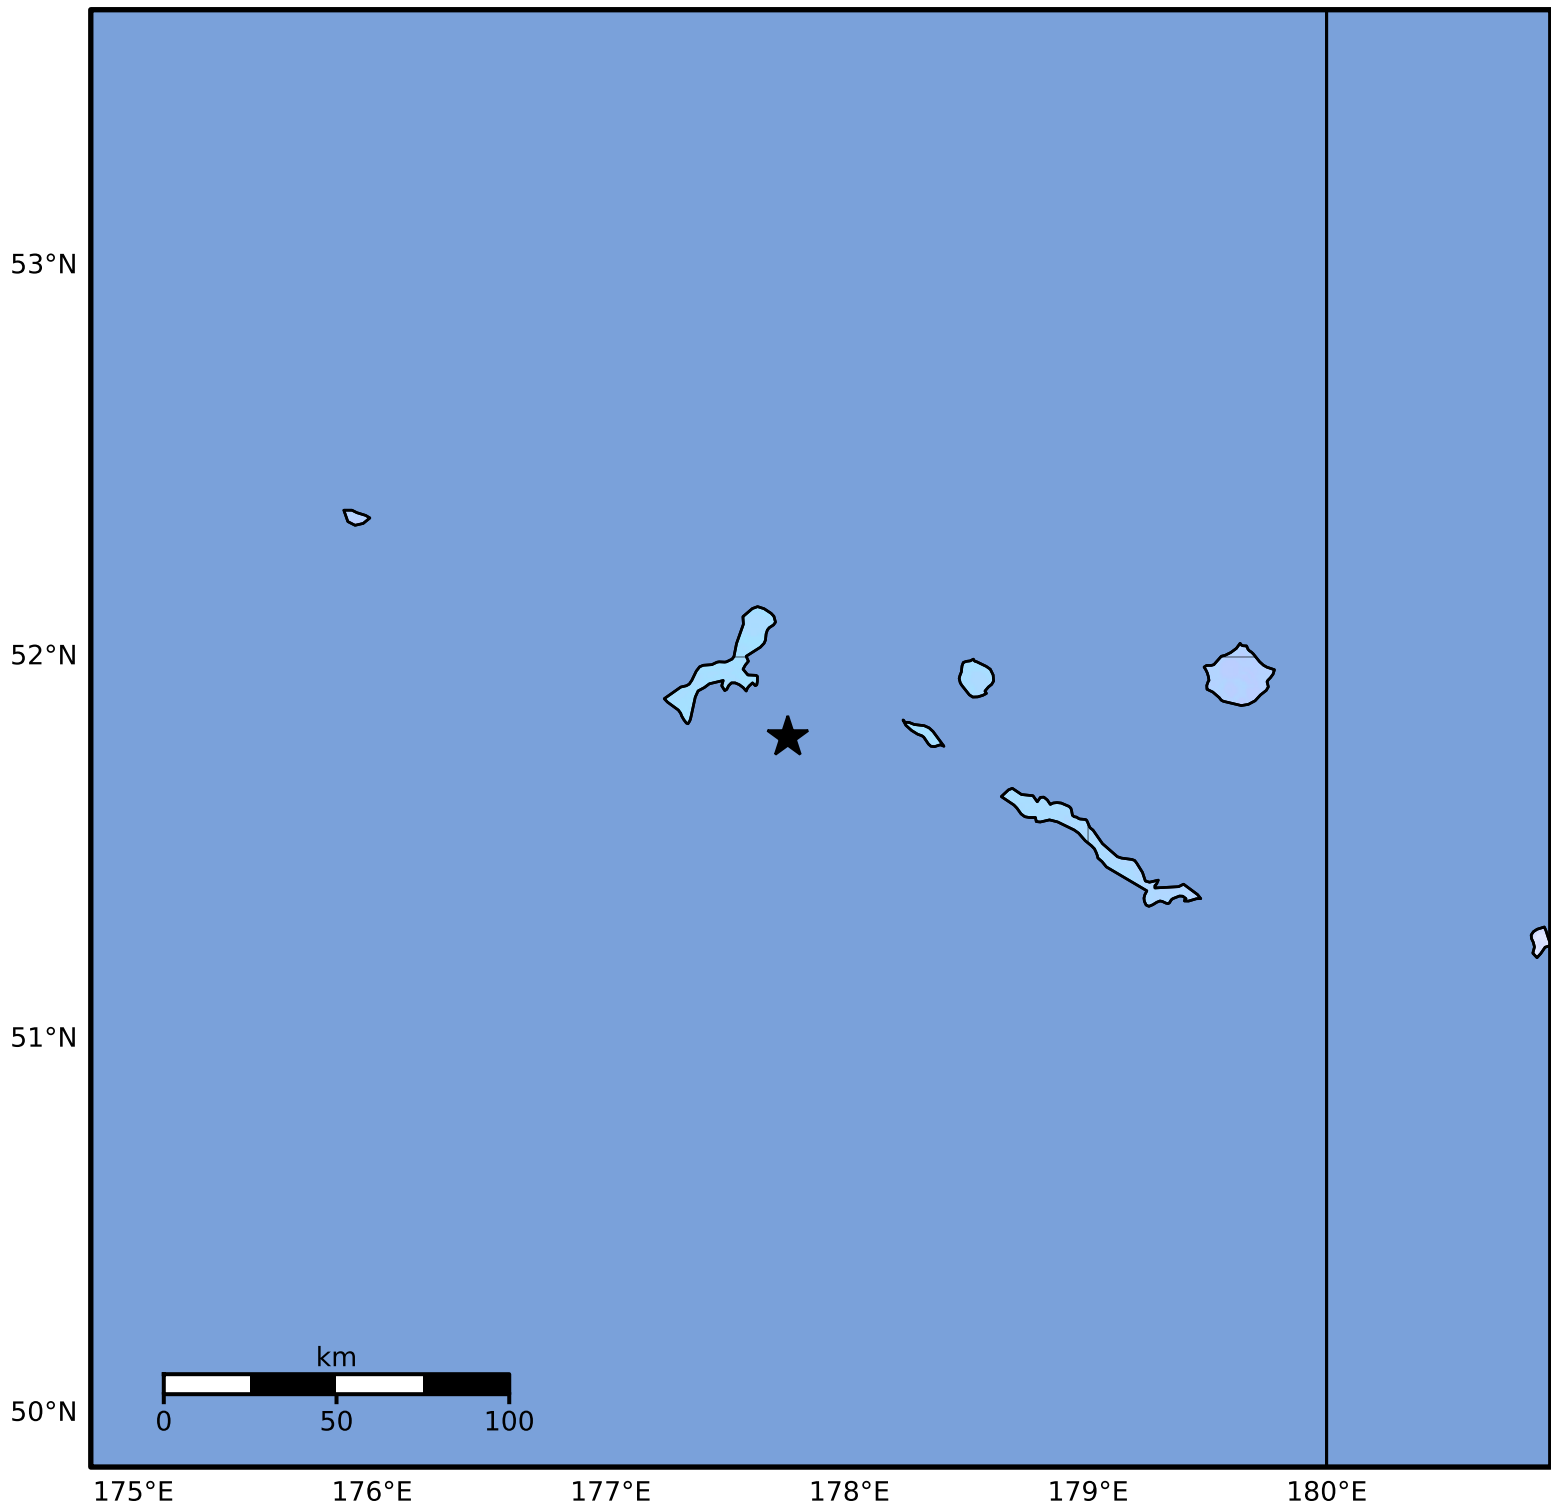

Macroseismic Intensity Map Alaska Earthquake Center
 ShakeMap: 92 km (57 miles) WNW of Amchitka
 Aug 08, 2024 20:50:51 UTC M4.0 N51.79 E177.74 Depth: 128.0km ID:ak024a5tz6xr

SHAKING	Not felt	Weak	Light	Moderate	Strong	Very strong	Severe	Violent	Extreme
DAMAGE	None	None	None	Very light	Light	Moderate	Moderate/heavy	Heavy	Very heavy
PGA(%g)	<0.0464	0.297	2.76	6.2	11.5	21.5	40.1	74.7	>139
PGV(cm/s)	<0.0215	0.135	1.41	4.65	9.64	20	41.4	85.8	>178
INTENSITY	I	II-III	IV	V	VI	VII	VIII	IX	X+

Scale based on Worden et al. (2012)

Version 2: Processed 2024-08-09T00:12:39Z

△ Seismic Instrument ○ Reported Intensity

★ Epicenter