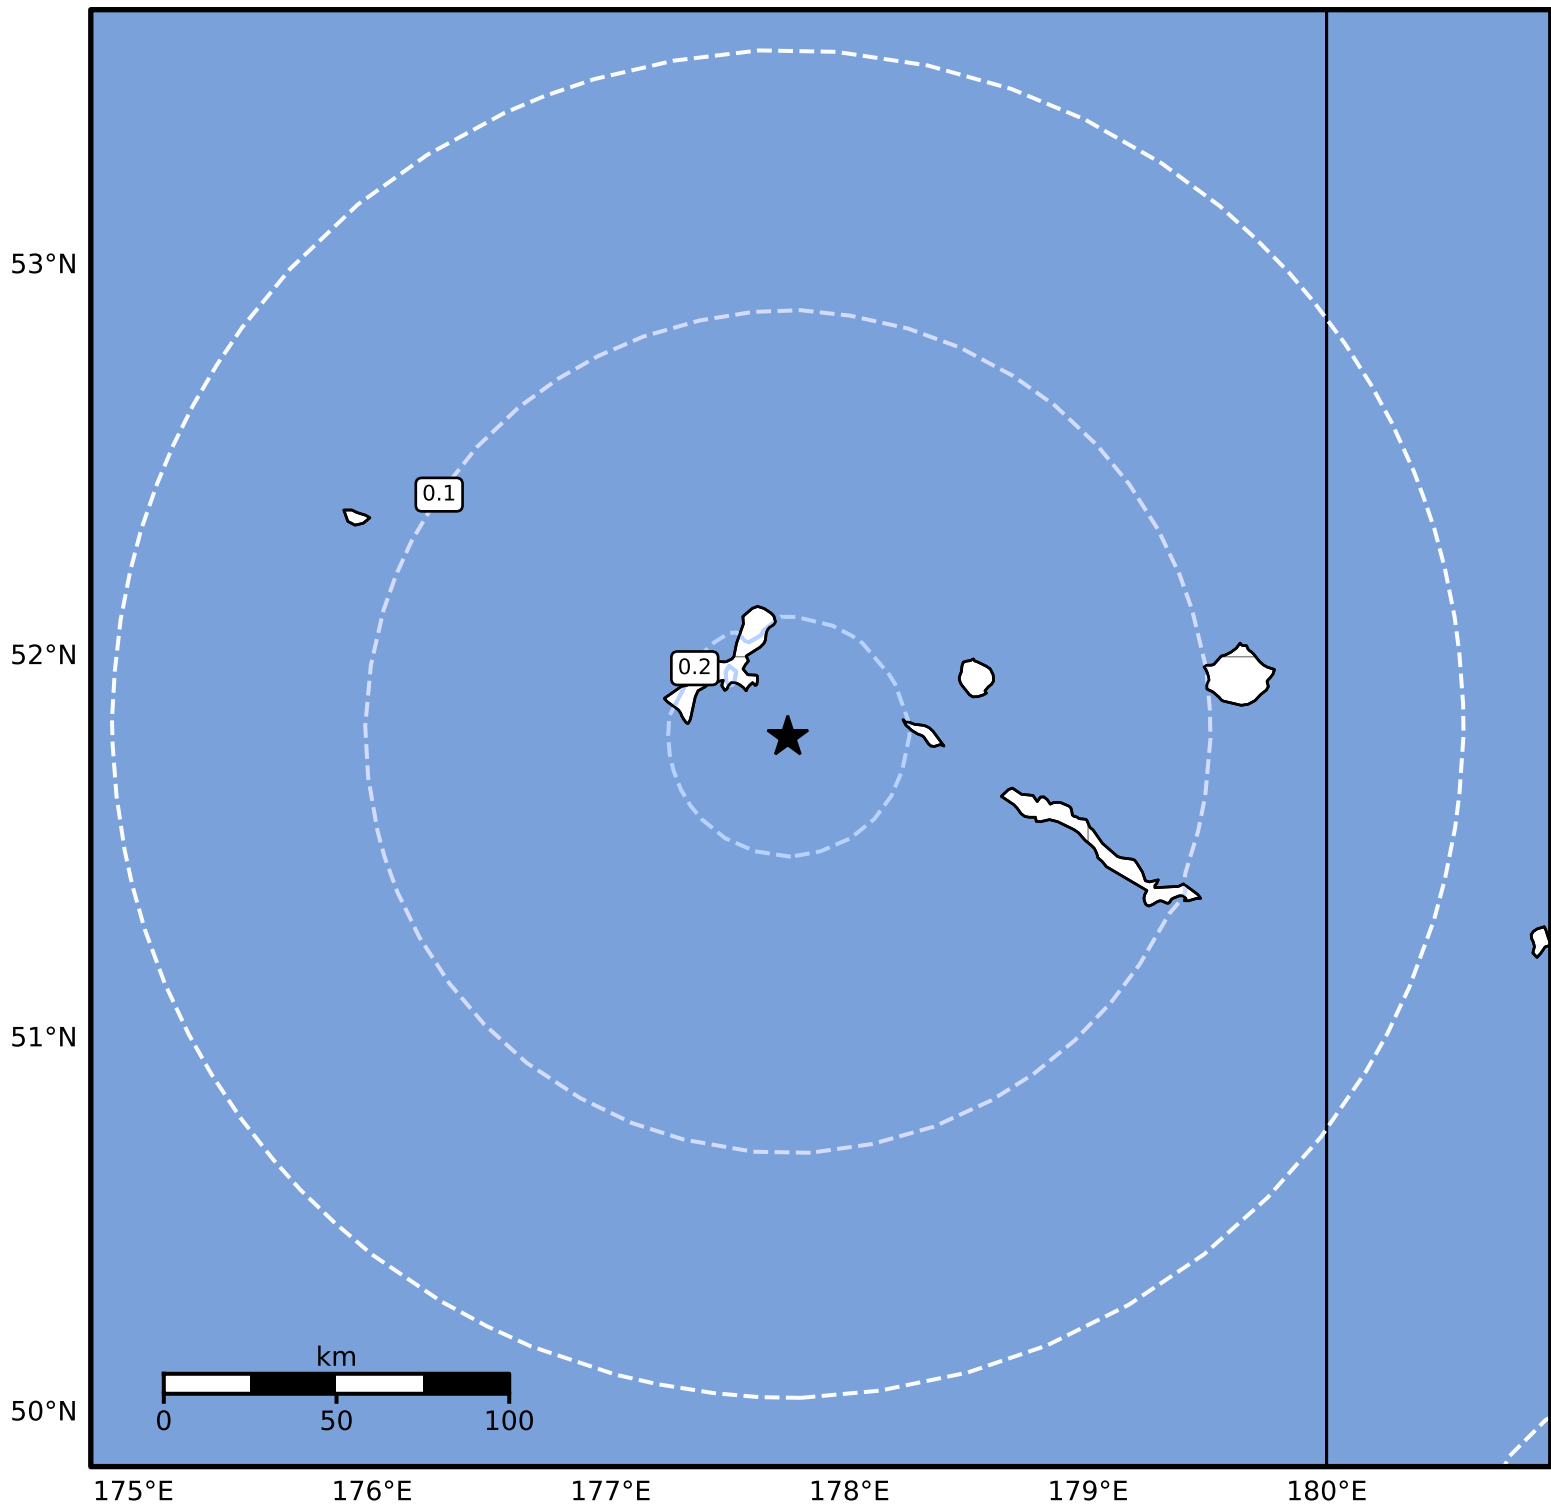

Peak Ground Acceleration Map Alaska Earthquake Center
 ShakeMap: 92 km (57 miles) WNW of Amchitka
 Aug 08, 2024 20:50:51 UTC M4.0 N51.79 E177.74 Depth: 128.0km ID:ak024a5tz6xr

PGA (%g)	0.1	0.2	0.5	1	2	5	10	20	50	100	200
----------	-----	-----	-----	---	---	---	----	----	----	-----	-----

Scale based on Worden et al. (2012)

Version 2: Processed 2024-08-09T00:12:39Z

△ Seismic Instrument ○ Reported Intensity

★ Epicenter