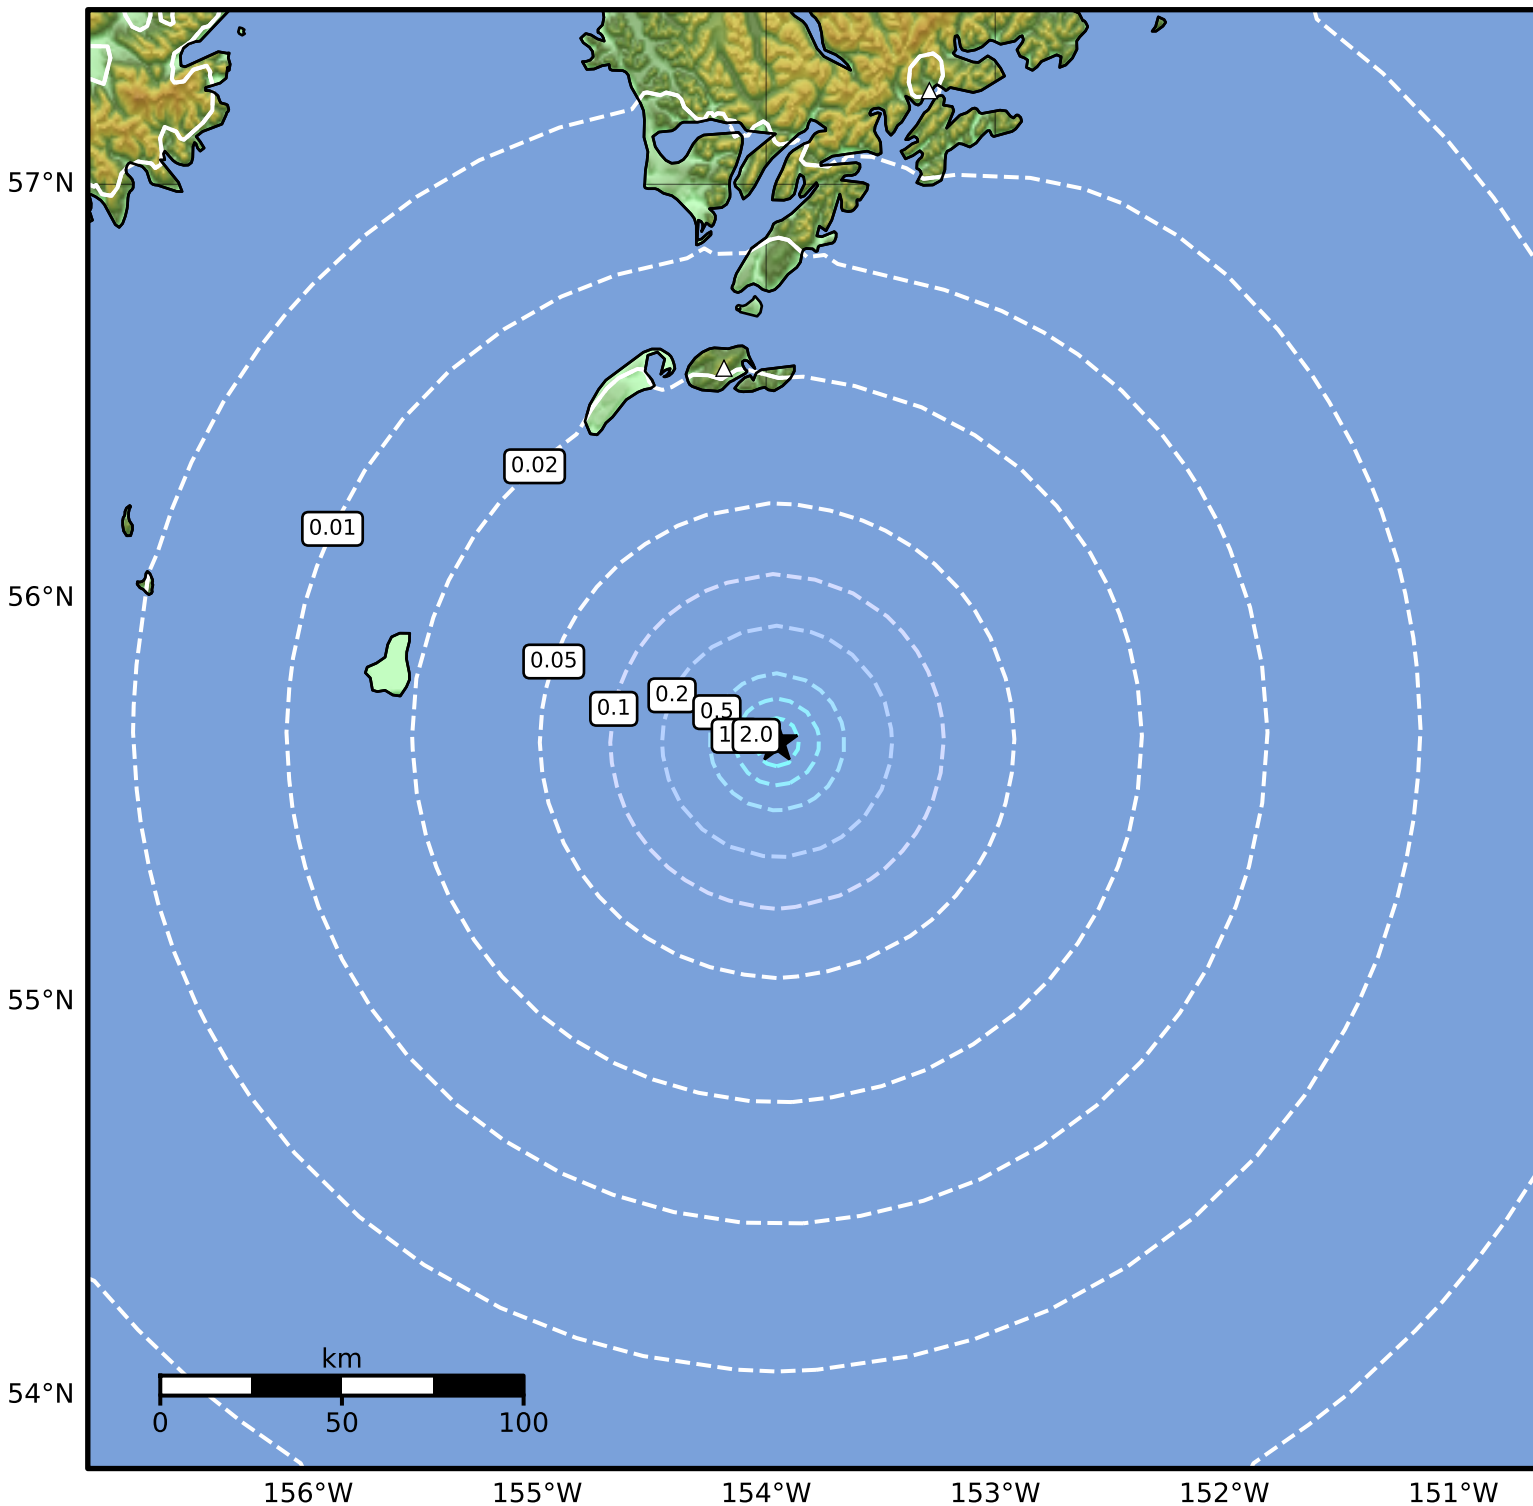

Peak Ground Acceleration Map Alaska Earthquake Center
ShakeMap: 145 km (90 miles) S of Akhiok
Aug 10, 2024 07:23:52 UTC M3.8 N55.65 W153.95 Depth: 4.7km ID:ak024a8x5gr0

PGA (%g)	0.1	0.2	0.5	1	2	5	10	20	50	100	200
----------	-----	-----	-----	---	---	---	----	----	----	-----	-----

Scale based on Worden et al. (2012)

Version 2: Processed 2024-08-10T07:39:19Z

△ Seismic Instrument ○ Reported Intensity

★ Epicenter