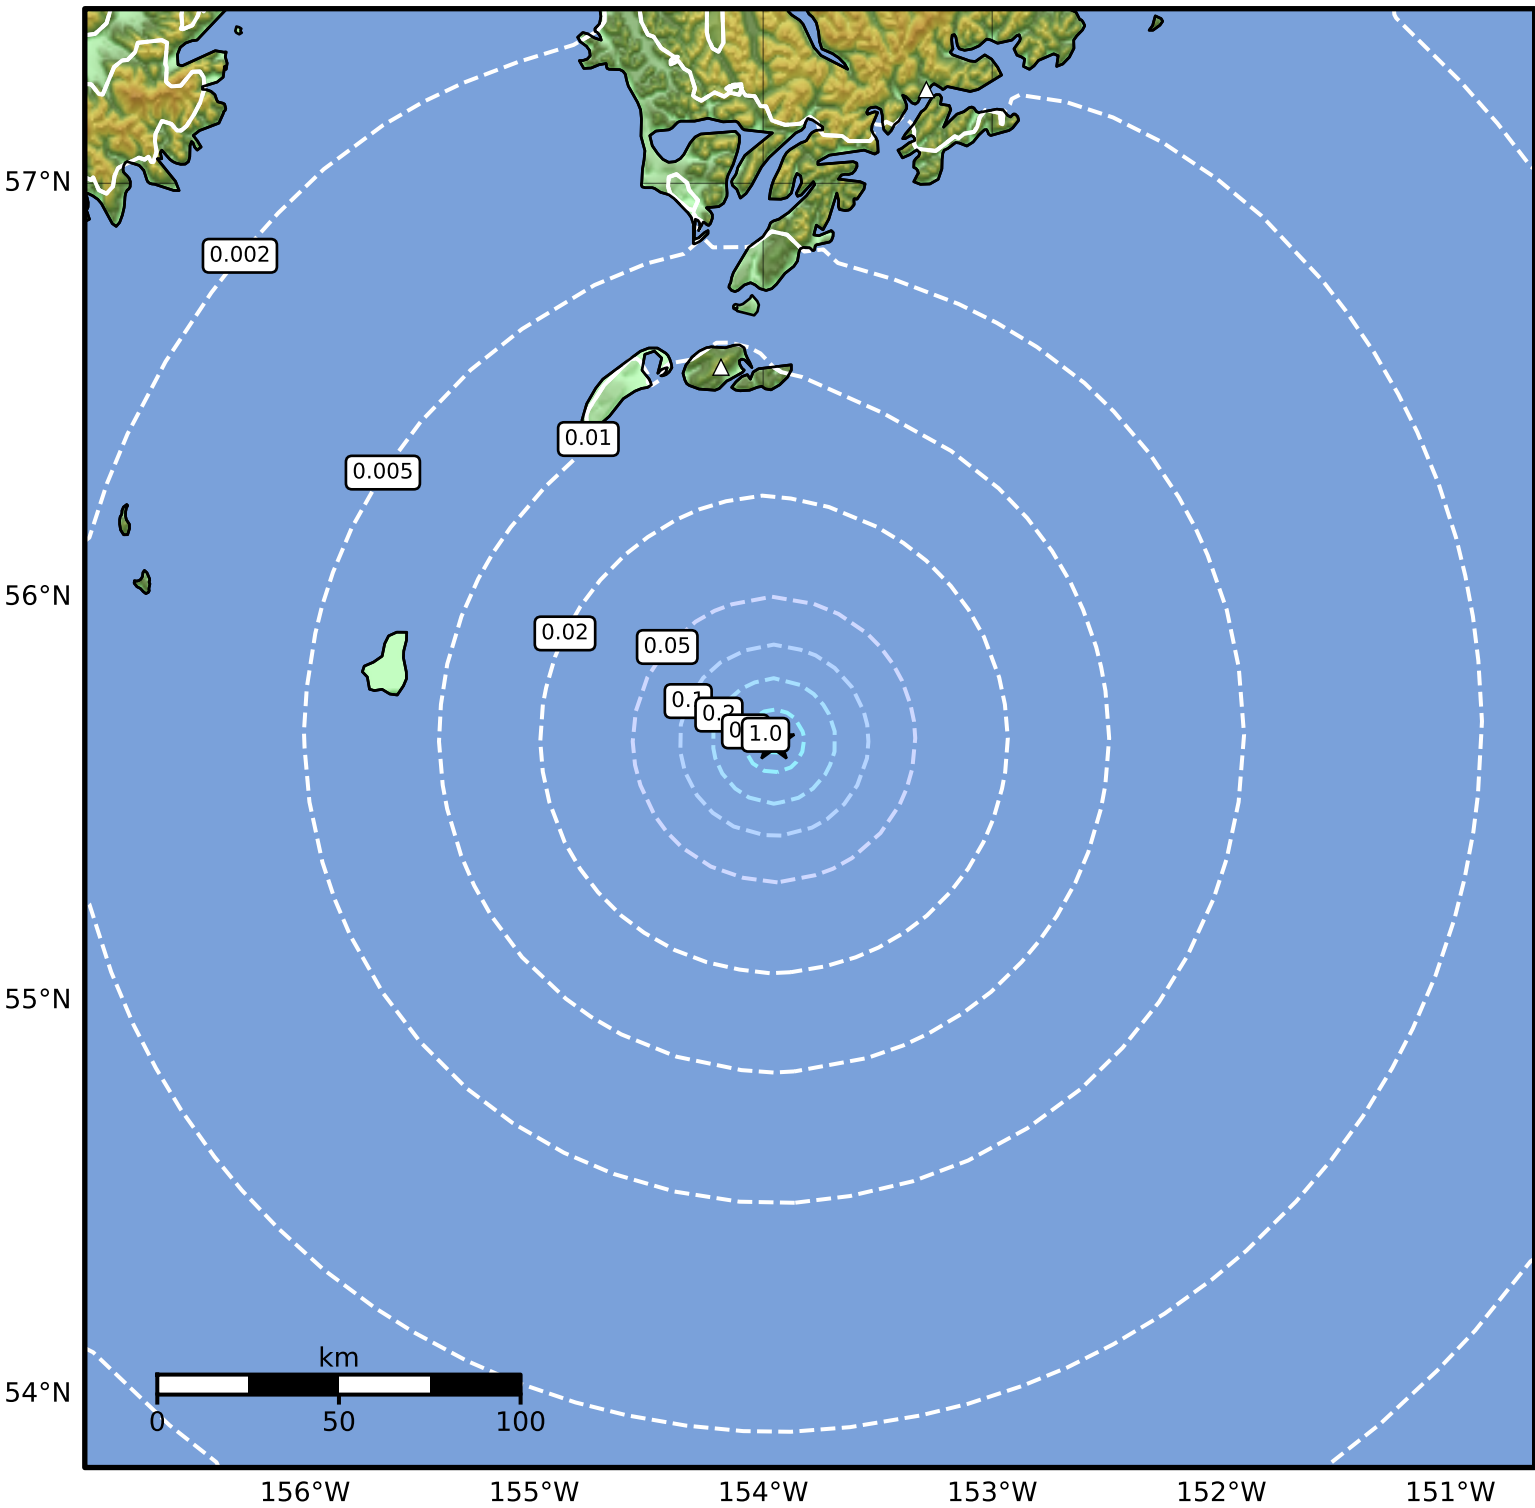

Peak Ground Velocity Map Alaska Earthquake Center
ShakeMap: 145 km (90 miles) S of Akhiok
Aug 10, 2024 07:23:52 UTC M3.8 N55.65 W153.95 Depth: 4.7km ID:ak024a8x5gr0

Scale based on Worden et al. (2012) Version 2: Processed 2024-08-10T07:39:19Z
△ Seismic Instrument ○ Reported Intensity ★ Epicenter