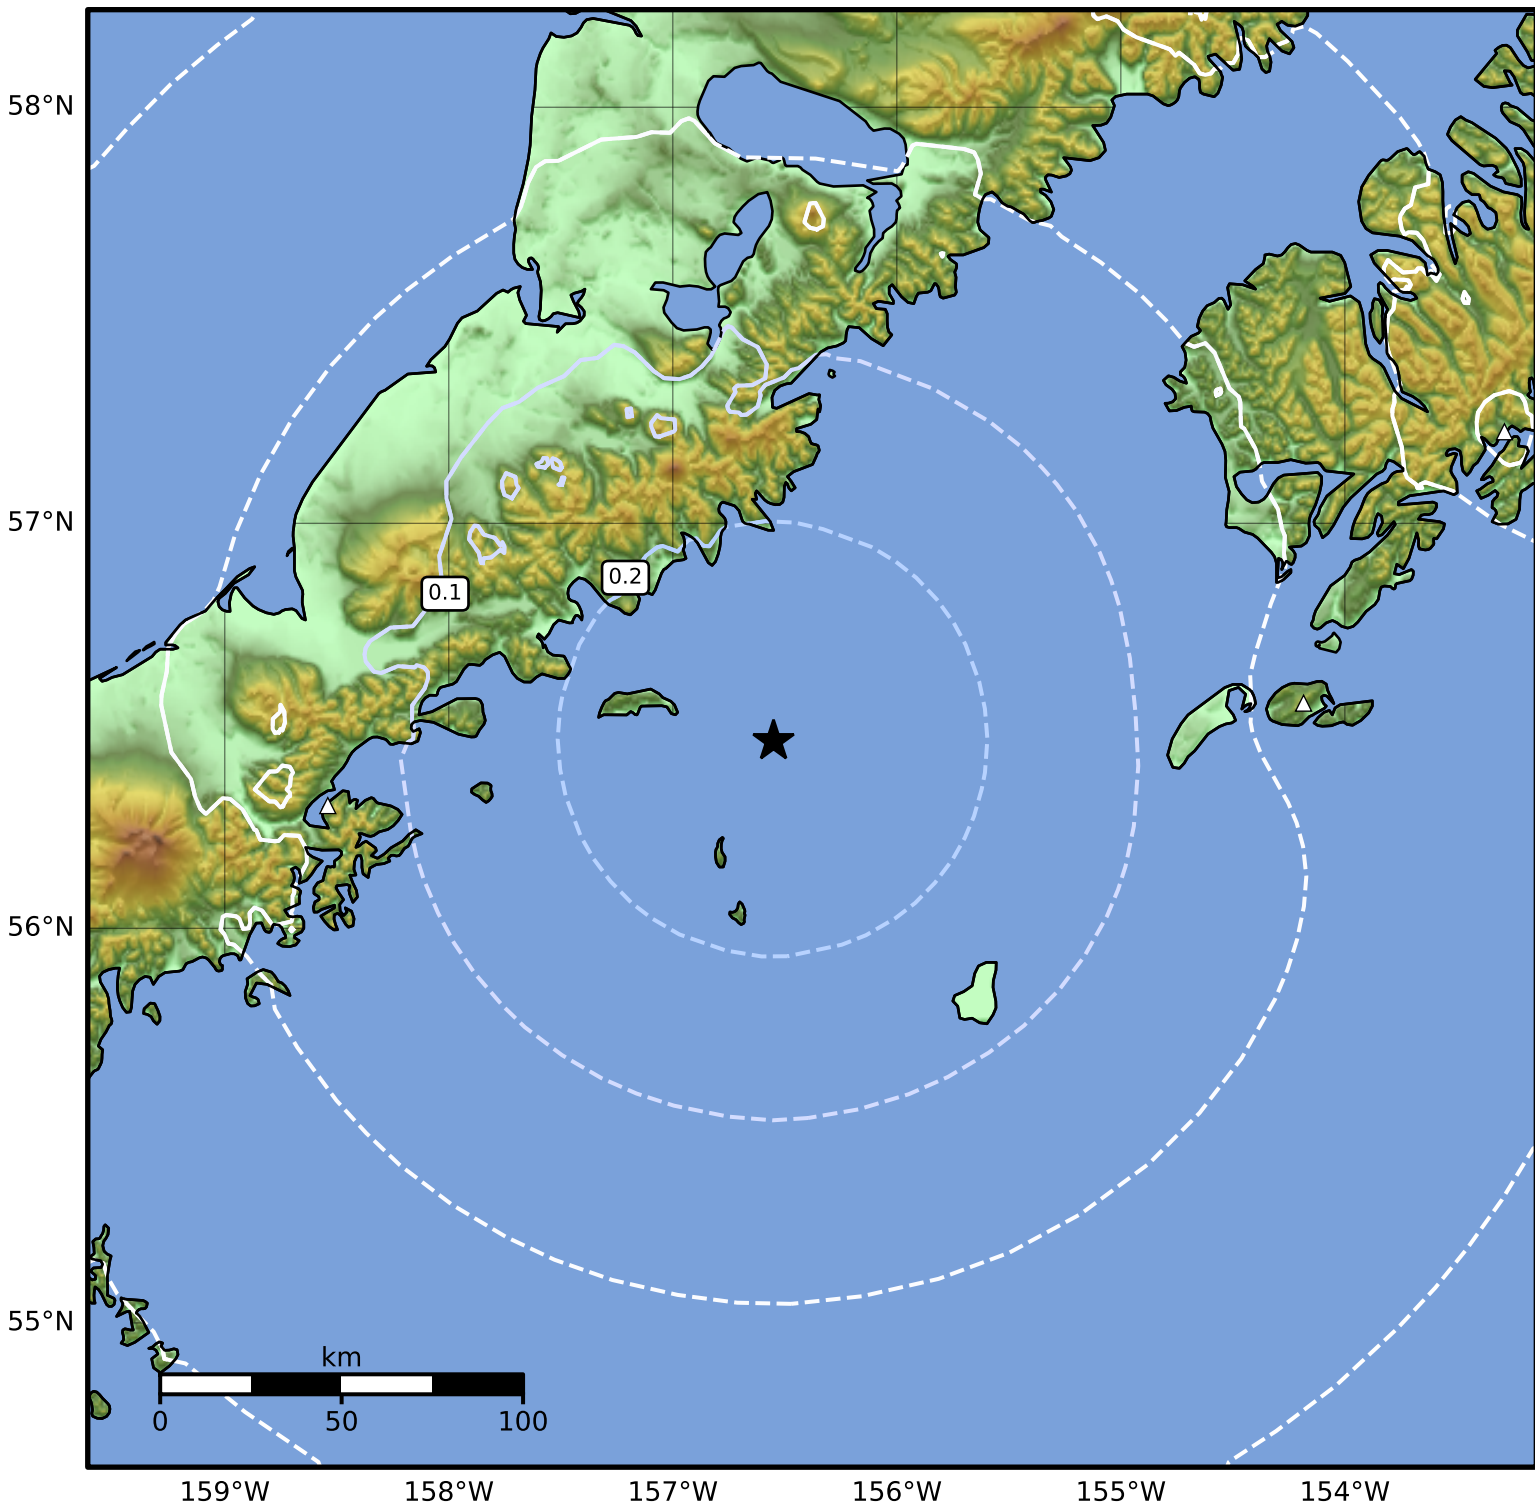

Peak Ground Acceleration Map Alaska Earthquake Center
ShakeMap: 116 km (72 miles) E of Chignik
Aug 11, 2024 18:21:46 UTC M3.5 N56.47 W156.55 Depth: 71.3km ID:ak024aar8573

PGA (%g)	0.1	0.2	0.5	1	2	5	10	20	50	100	200
----------	-----	-----	-----	---	---	---	----	----	----	-----	-----

Scale based on Worden et al. (2012)

Version 1: Processed 2024-08-11T18:25:05Z

△ Seismic Instrument ○ Reported Intensity

★ Epicenter