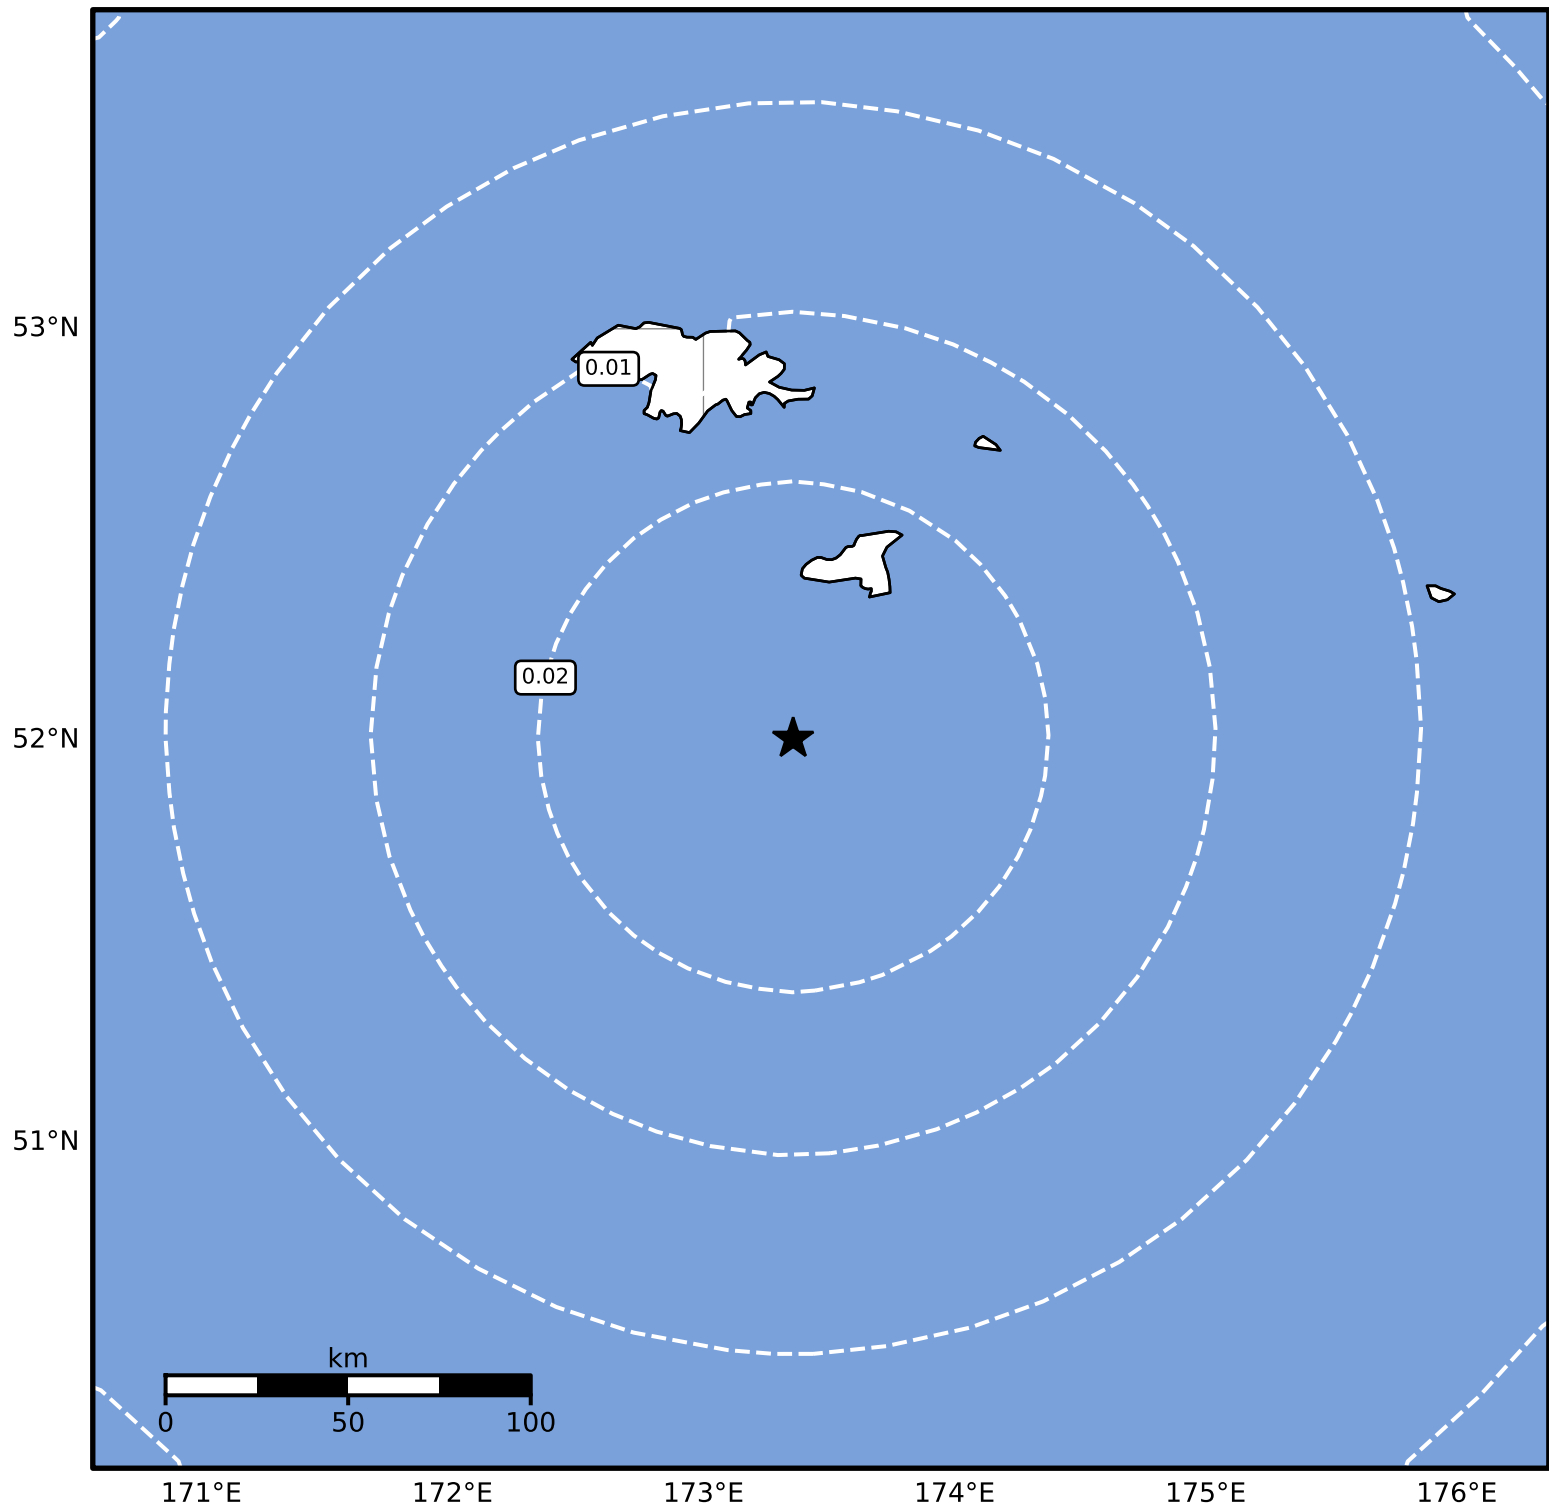

Peak Ground Velocity Map Alaska Earthquake Center
ShakeMap: 94 km (58 miles) SSW of Shemya
Aug 12, 2024 18:39:44 UTC M3.6 N52.00 E173.36 Depth: 55.5km ID:ak024acevirm

Scale based on Worden et al. (2012)

Version 1: Processed 2024-08-12T19:05:07Z

△ Seismic Instrument ○ Reported Intensity

★ Epicenter