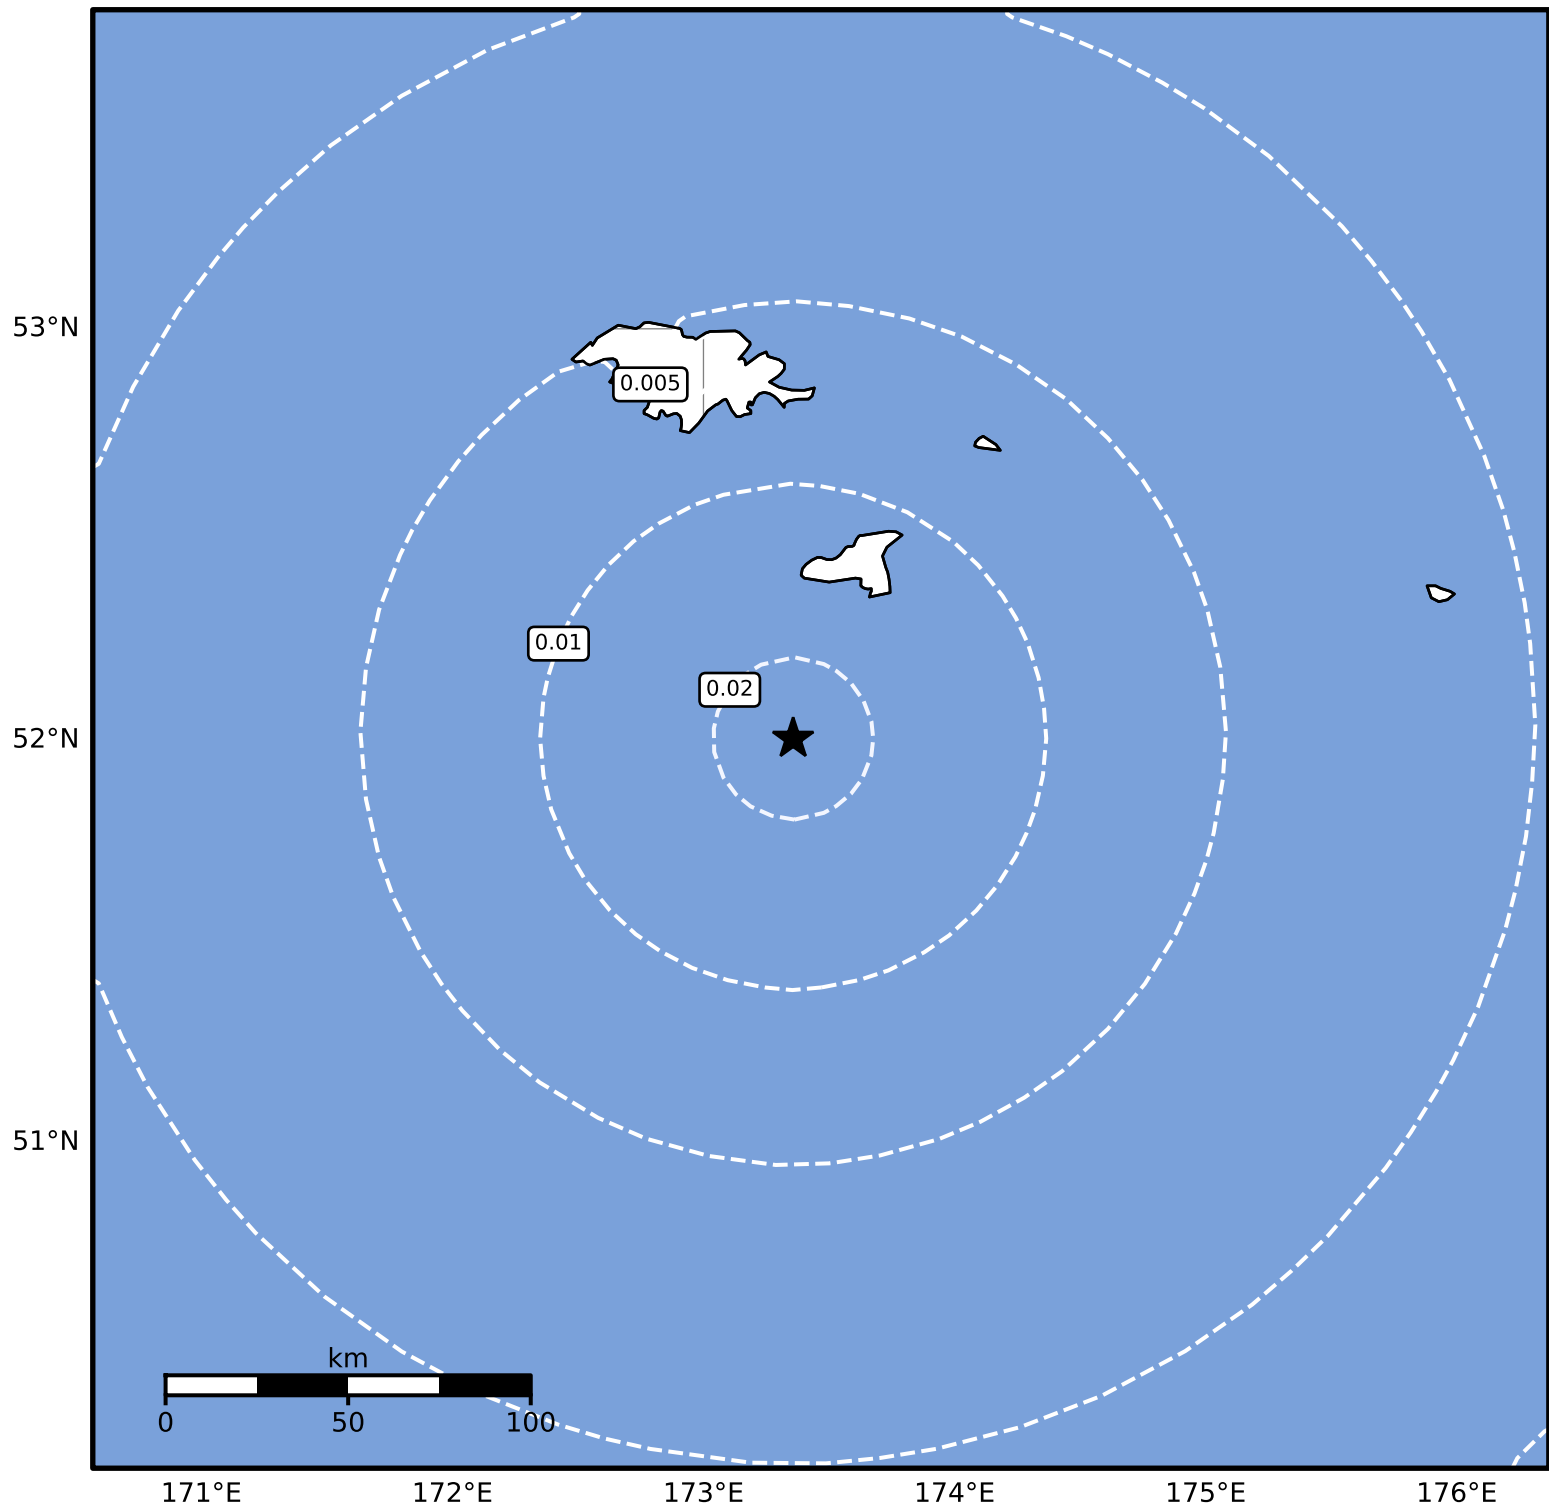

1.0 Second Peak Spectral Acceleration Map Alaska Earthquake Center  
ShakeMap: 94 km (58 miles) SSW of Shemya  
Aug 12, 2024 18:39:44 UTC M3.6 N52.00 E173.36 Depth: 55.5km ID:ak024acevirm

Scale based on Worden et al. (2012)

Version 1: Processed 2024-08-12T19:05:07Z

△ Seismic Instrument ○ Reported Intensity

★ Epicenter