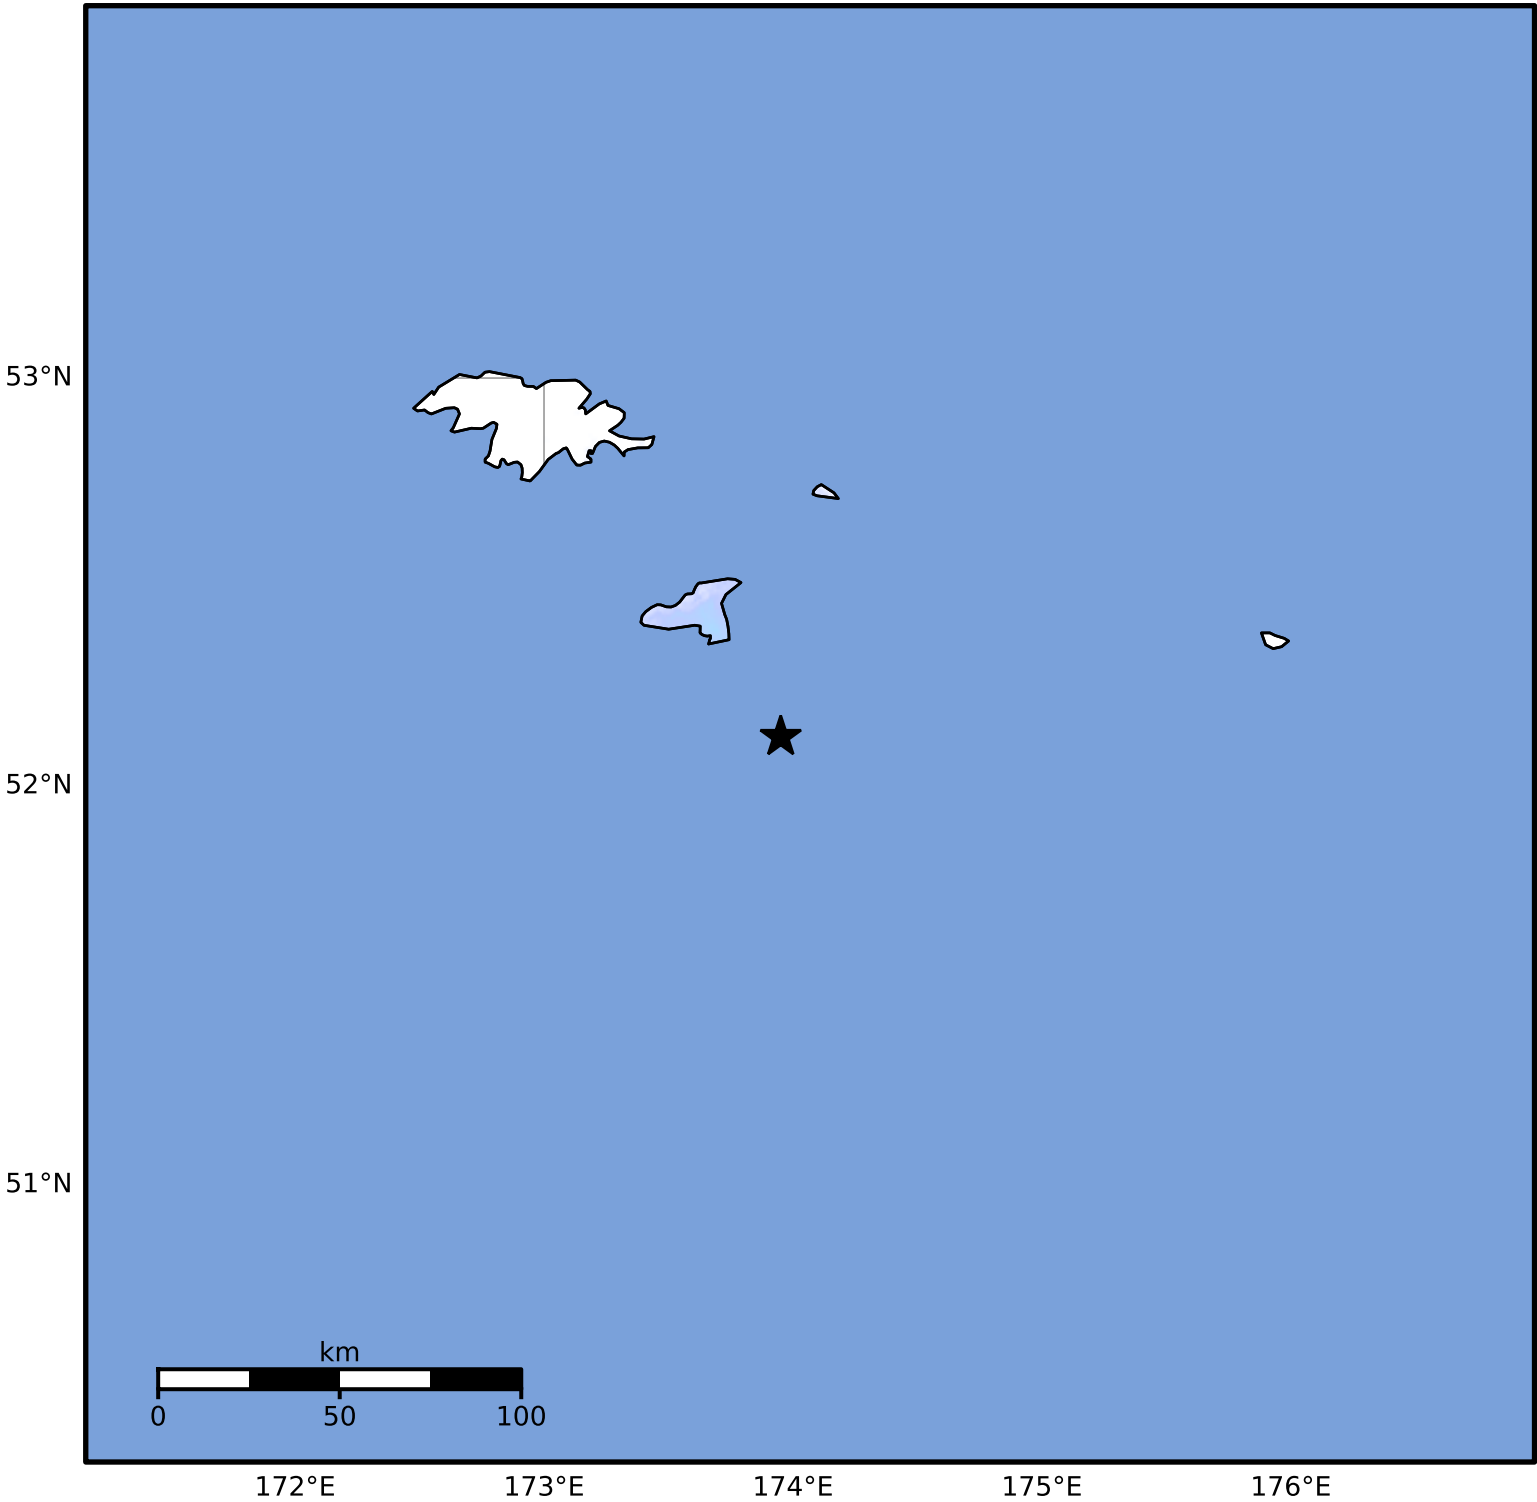

Macroseismic Intensity Map Alaska Earthquake Center
 ShakeMap: 66 km (41 miles) S of Shemya
 Aug 12, 2024 19:55:37 UTC M3.8 N52.12 E173.95 Depth: 11.6km ID:ak024acfkczl

SHAKING	Not felt	Weak	Light	Moderate	Strong	Very strong	Severe	Violent	Extreme
DAMAGE	None	None	None	Very light	Light	Moderate	Moderate/heavy	Heavy	Very heavy
PGA(%g)	<0.0464	0.297	2.76	6.2	11.5	21.5	40.1	74.7	>139
PGV(cm/s)	<0.0215	0.135	1.41	4.65	9.64	20	41.4	85.8	>178
INTENSITY	I	II-III	IV	V	VI	VII	VIII	IX	X+

Scale based on Worden et al. (2012)

Version 2: Processed 2024-08-12T21:38:57Z

△ Seismic Instrument ○ Reported Intensity

★ Epicenter