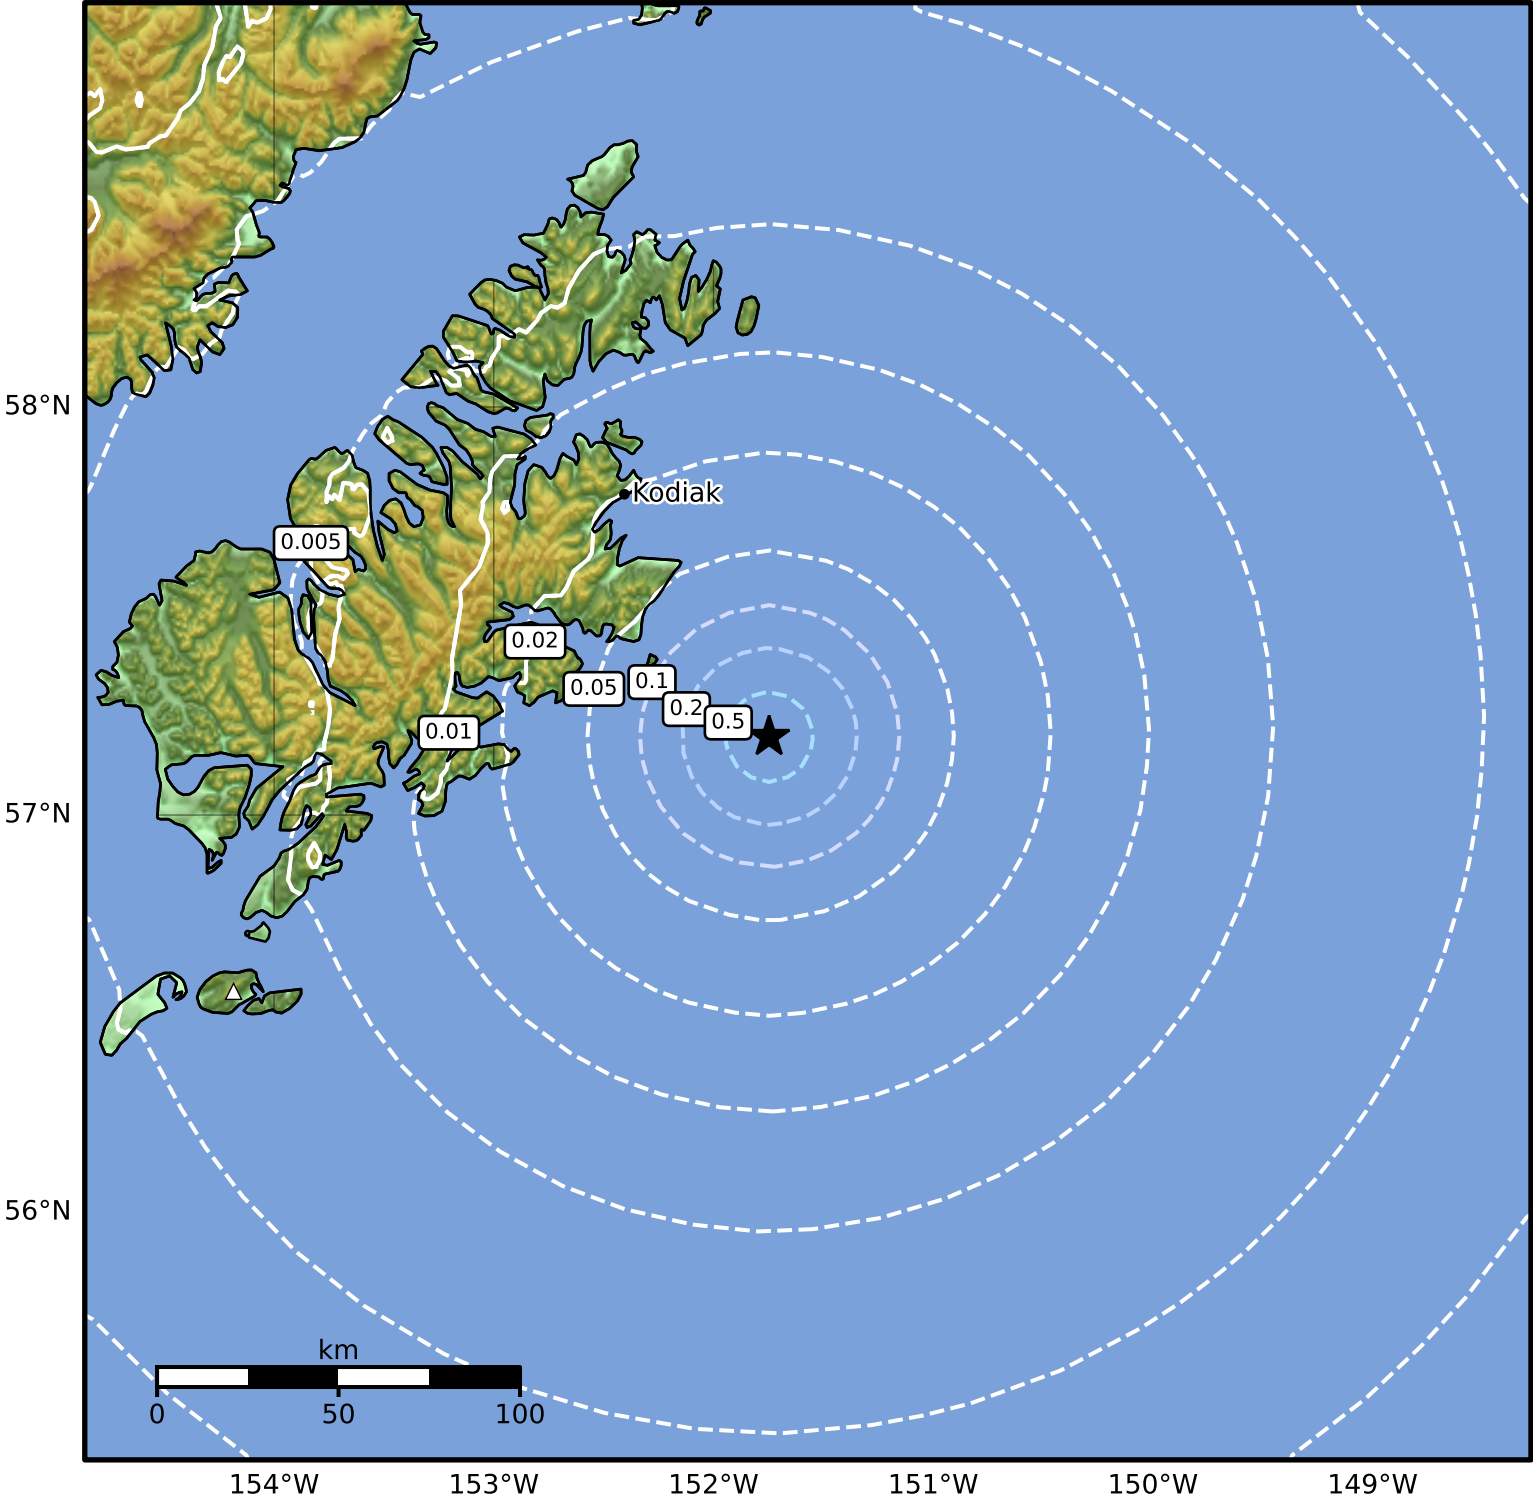

Peak Ground Acceleration Map Alaska Earthquake Center
ShakeMap: 77 km (48 miles) SSE of Kodiak
Aug 13, 2024 06:33:15 UTC M3.6 N57.19 W151.75 Depth: 11.1km ID:ak024adv84m3

PGA (%g)	0.1	0.2	0.5	1	2	5	10	20	50	100	200
----------	-----	-----	-----	---	---	---	----	----	----	-----	-----

Scale based on Worden et al. (2012)

Version 2: Processed 2024-08-13T15:41:09Z

△ Seismic Instrument ○ Reported Intensity ★ Epicenter