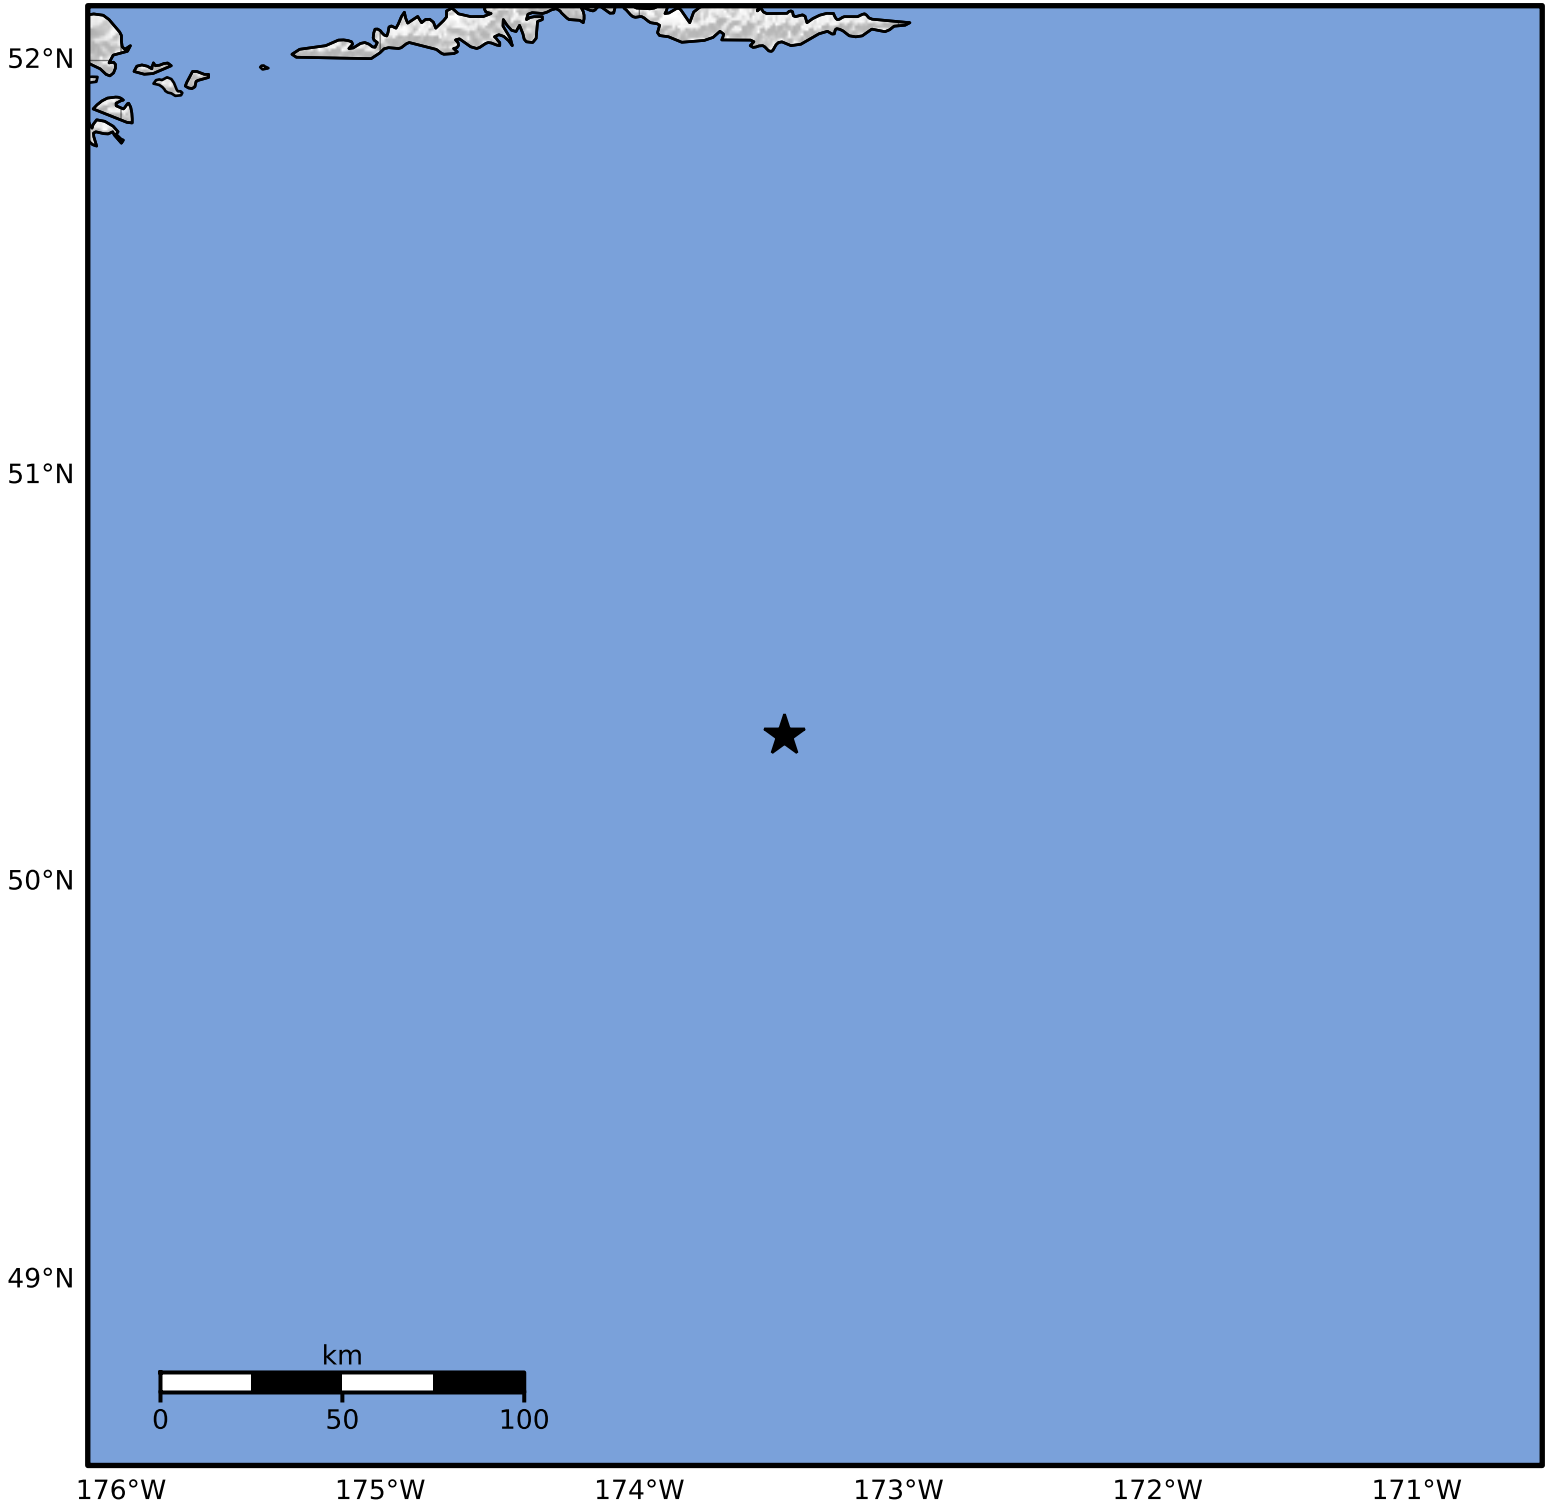

Macroseismic Intensity Map Alaska Earthquake Center
 ShakeMap: 210 km (130 miles) SSE of Atka
 Aug 13, 2024 17:37:53 UTC M3.6 N50.36 W173.44 Depth: 20.1km ID:ak024ae1sukb

SHAKING	Not felt	Weak	Light	Moderate	Strong	Very strong	Severe	Violent	Extreme
DAMAGE	None	None	None	Very light	Light	Moderate	Moderate/heavy	Heavy	Very heavy
PGA(%g)	<0.0464	0.297	2.76	6.2	11.5	21.5	40.1	74.7	>139
PGV(cm/s)	<0.0215	0.135	1.41	4.65	9.64	20	41.4	85.8	>178
INTENSITY	I	II-III	IV	V	VI	VII	VIII	IX	X+

Scale based on Worden et al. (2012)

Version 2: Processed 2024-08-14T03:05:20Z

△ Seismic Instrument ○ Reported Intensity

★ Epicenter