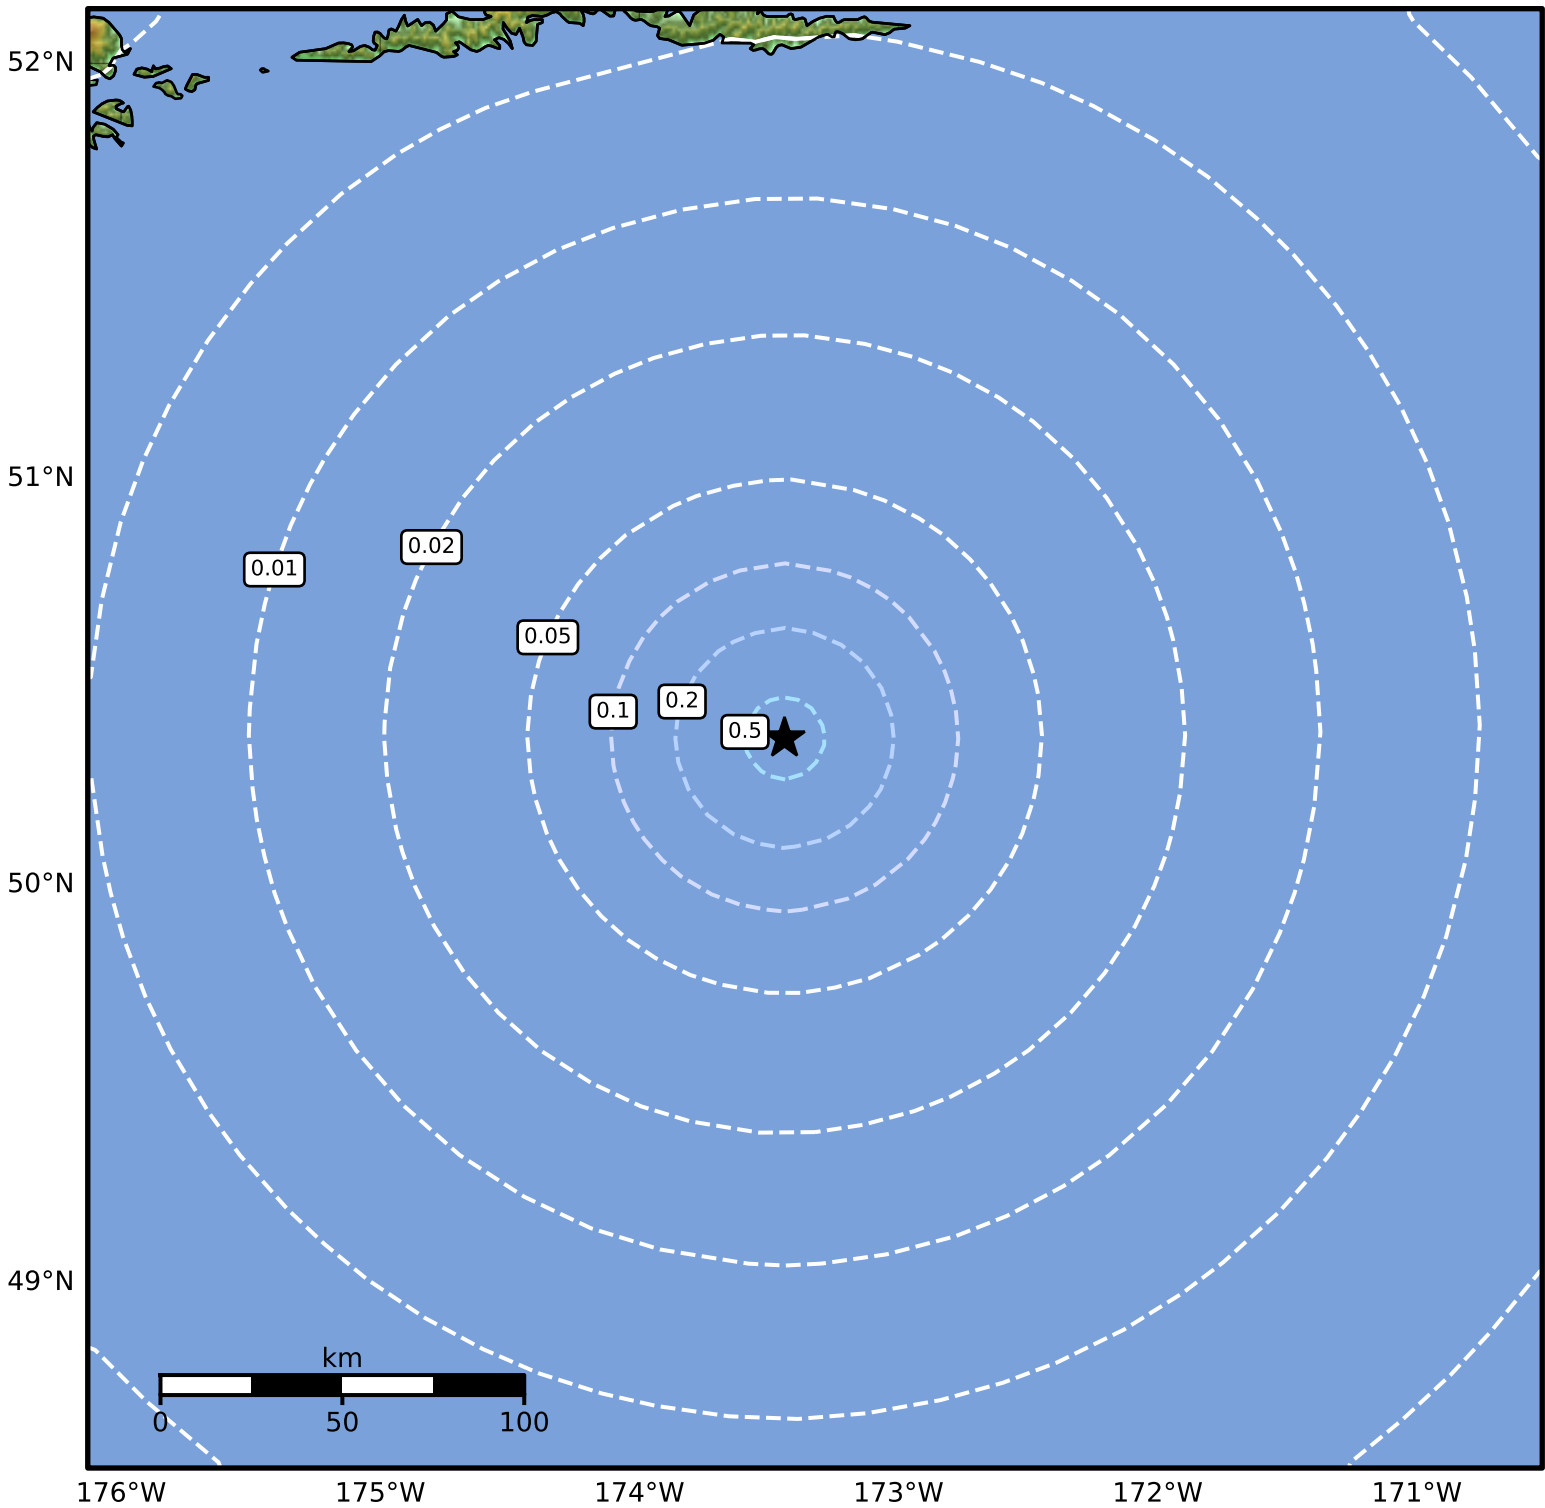

Peak Ground Acceleration Map Alaska Earthquake Center
 ShakeMap: 210 km (130 miles) SSE of Atka
 Aug 13, 2024 17:37:53 UTC M3.6 N50.36 W173.44 Depth: 20.1km ID:ak024ae1sukb

PGA (%g)	0.1	0.2	0.5	1	2	5	10	20	50	100	200
----------	-----	-----	-----	---	---	---	----	----	----	-----	-----

Scale based on Worden et al. (2012)

Version 2: Processed 2024-08-14T03:05:20Z

△ Seismic Instrument ○ Reported Intensity

★ Epicenter