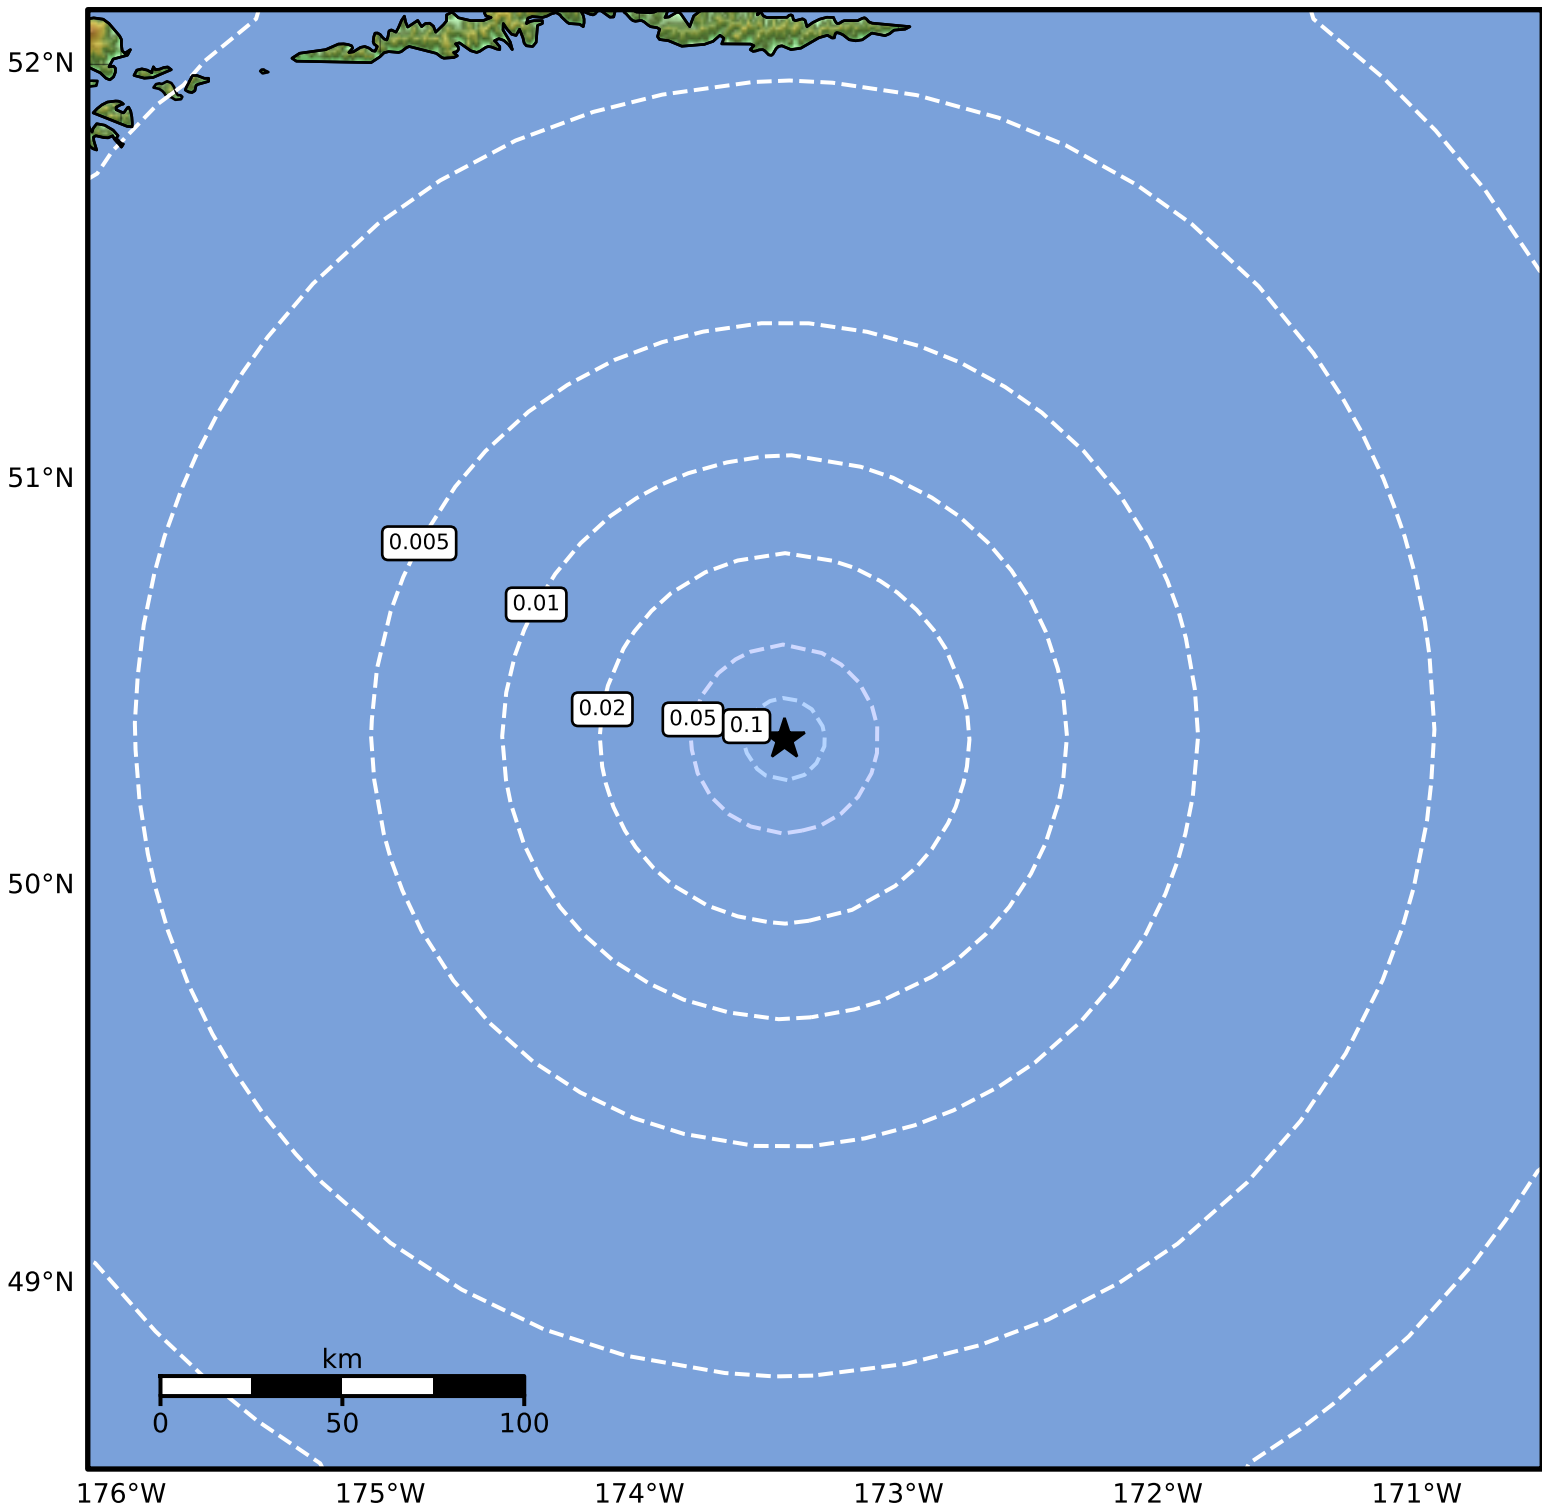

Peak Ground Velocity Map Alaska Earthquake Center
ShakeMap: 210 km (130 miles) SSE of Atka
Aug 13, 2024 17:37:53 UTC M3.6 N50.36 W173.44 Depth: 20.1km ID:ak024ae1sukb

Scale based on Worden et al. (2012)

Version 2: Processed 2024-08-14T03:05:20Z

△ Seismic Instrument ○ Reported Intensity

★ Epicenter