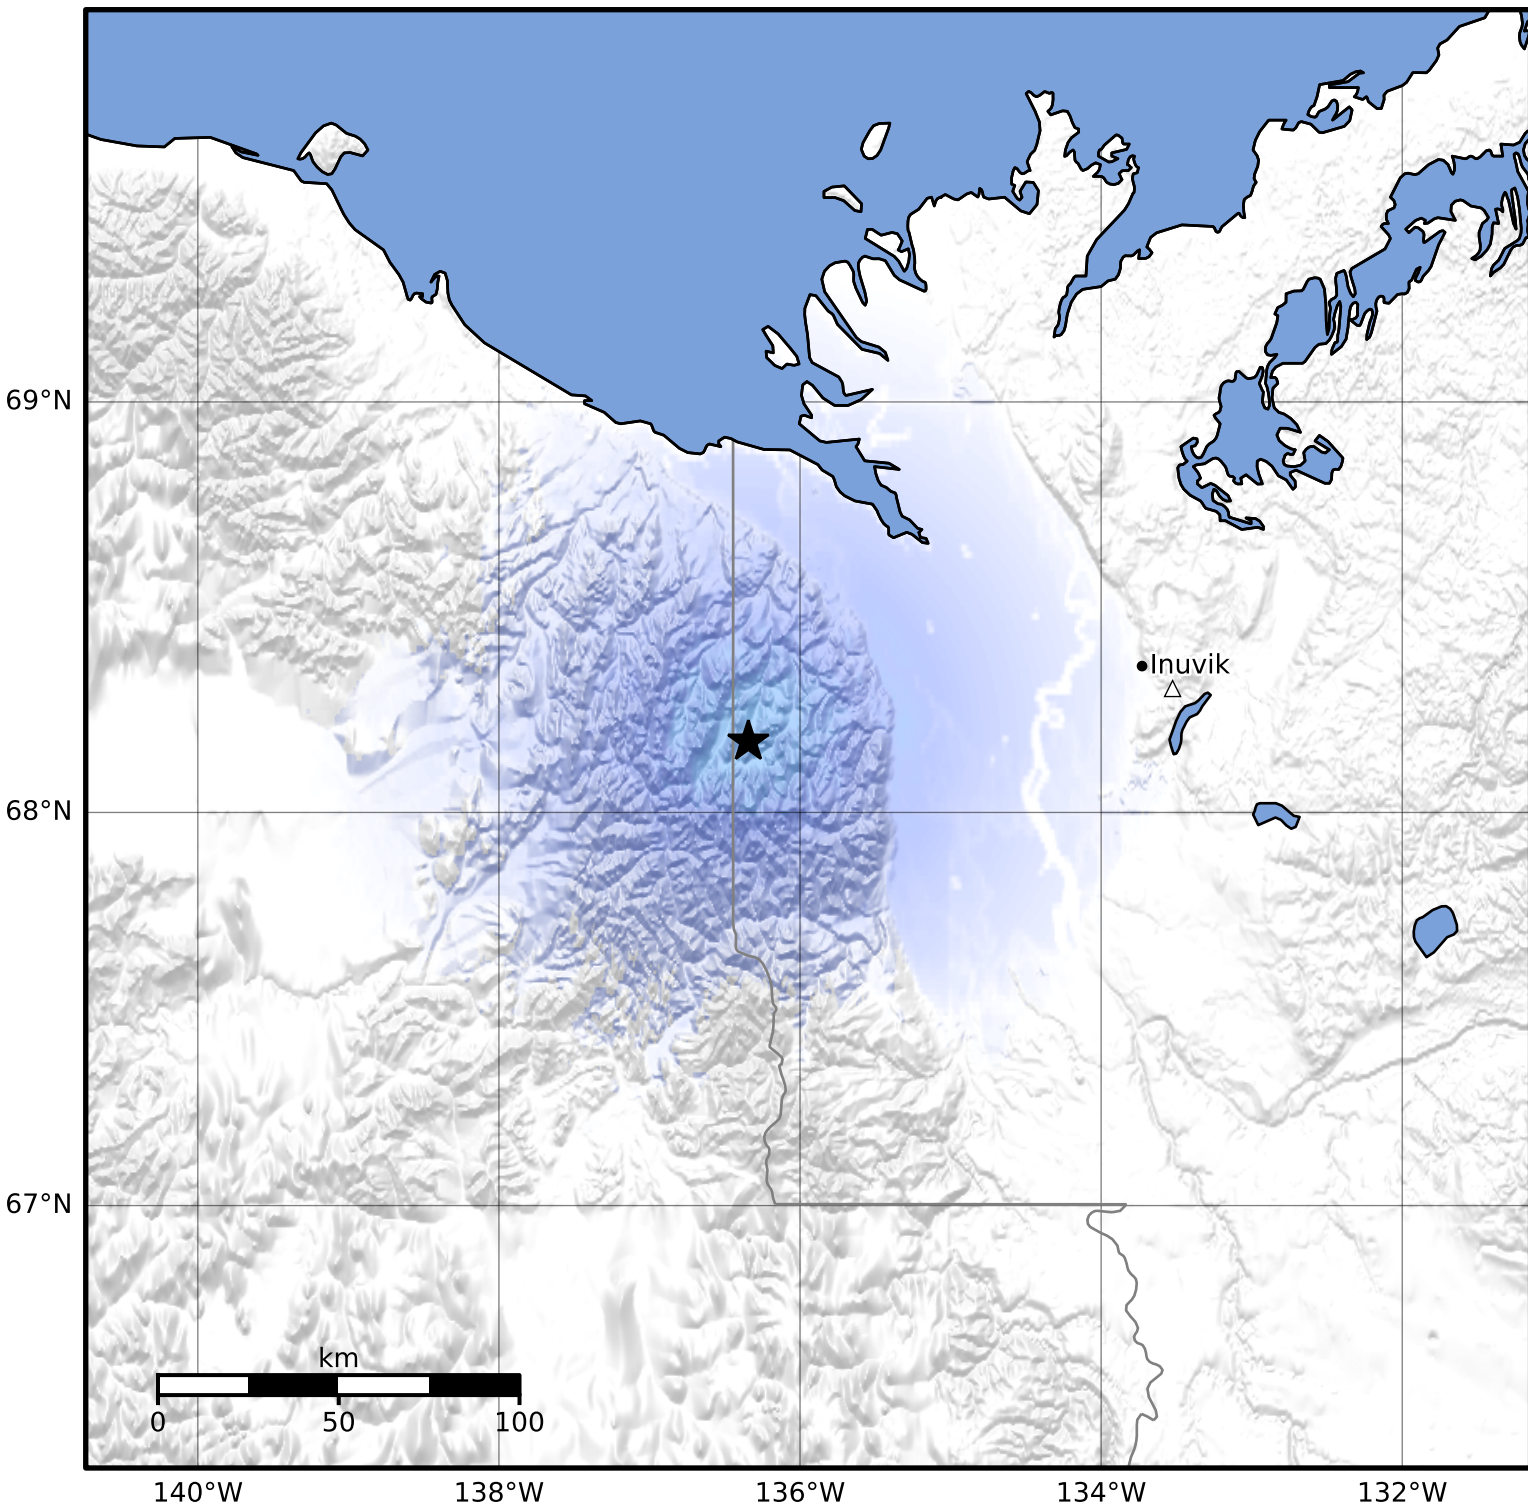

Macroseismic Intensity Map Alaska Earthquake Center
 ShakeMap: 161 km (100 miles) ENE of Old Crow
 Aug 14, 2024 03:57:09 UTC M3.6 N68.18 W136.34 Depth: 32.0km ID:ak024afh4bqb

SHAKING	Not felt	Weak	Light	Moderate	Strong	Very strong	Severe	Violent	Extreme
DAMAGE	None	None	None	Very light	Light	Moderate	Moderate/heavy	Heavy	Very heavy
PGA(%g)	<0.0464	0.297	2.76	6.2	11.5	21.5	40.1	74.7	>139
PGV(cm/s)	<0.0215	0.135	1.41	4.65	9.64	20	41.4	85.8	>178
INTENSITY	I	II-III	IV	V	VI	VII	VIII	IX	X+

Scale based on Worden et al. (2012)

Version 2: Processed 2024-08-14T20:11:38Z

△ Seismic Instrument ○ Reported Intensity

★ Epicenter