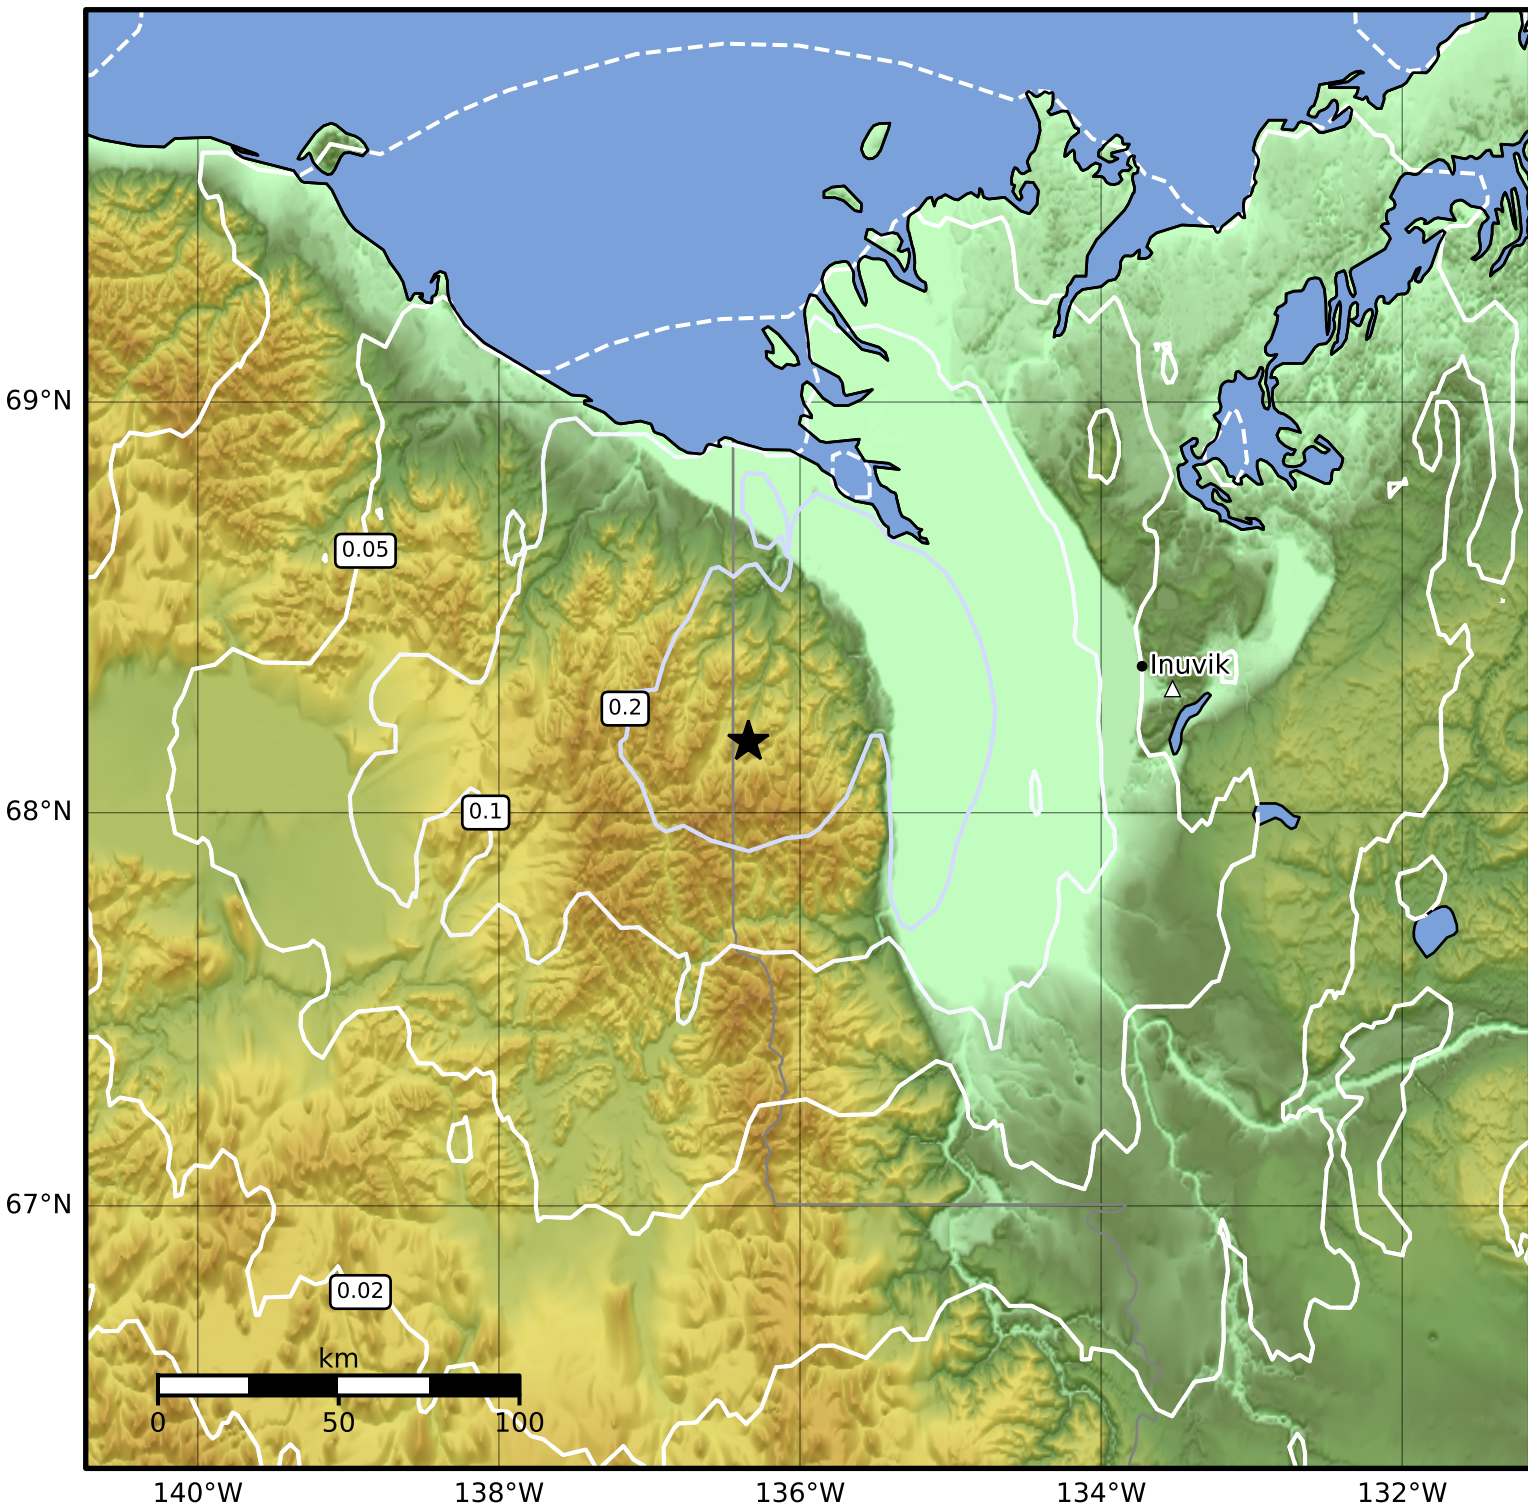

0.3 Second Peak Spectral Acceleration Map Alaska Earthquake Center  
ShakeMap: 161 km (100 miles) ENE of Old Crow  
Aug 14, 2024 03:57:09 UTC M3.6 N68.18 W136.34 Depth: 32.0km ID:ak024afh4bqb

Scale based on Worden et al. (2012)

Version 2: Processed 2024-08-14T20:11:38Z

△ Seismic Instrument ○ Reported Intensity

★ Epicenter