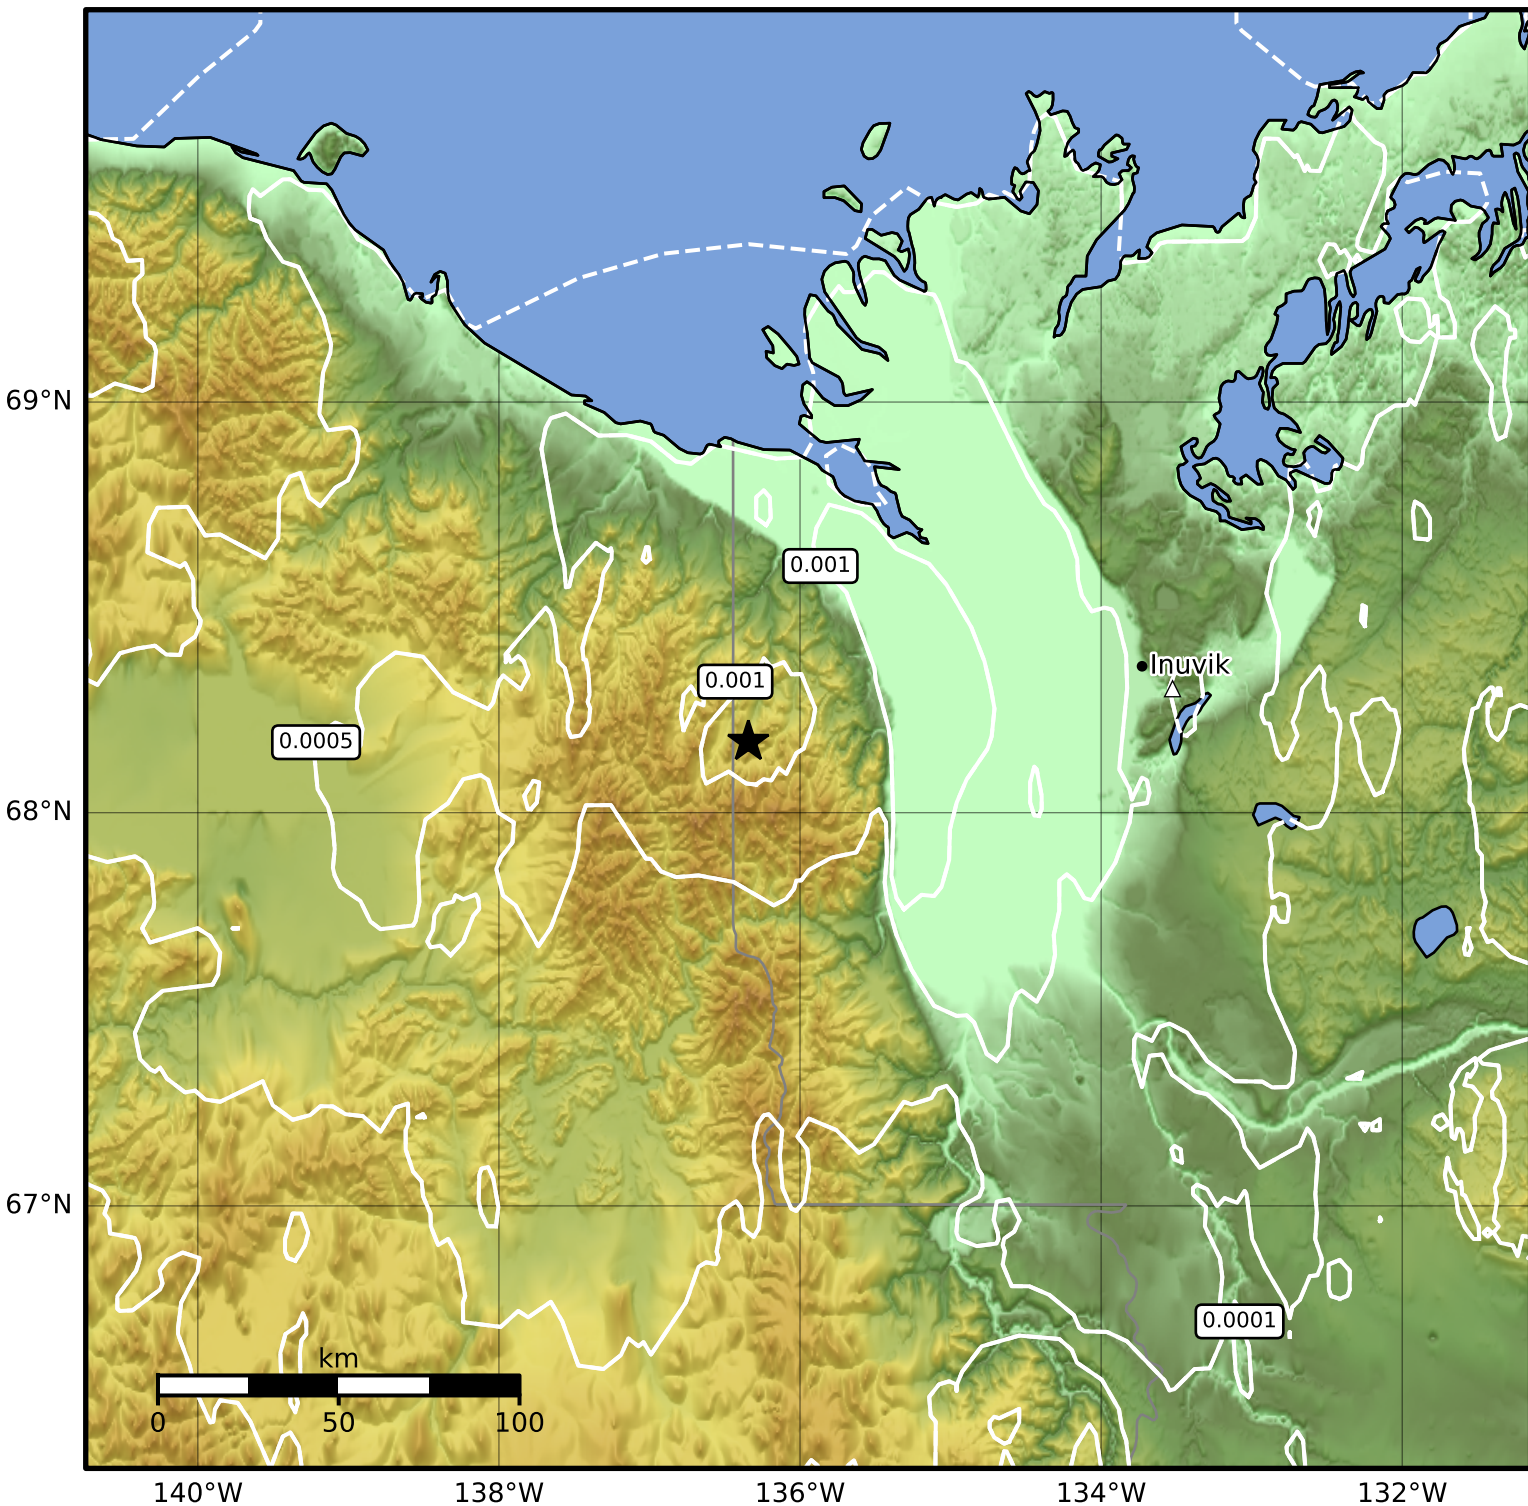

3.0 Second Peak Spectral Acceleration Map Alaska Earthquake Center
ShakeMap: 161 km (100 miles) ENE of Old Crow
Aug 14, 2024 03:57:09 UTC M3.6 N68.18 W136.34 Depth: 32.0km ID:ak024afh4bqb

Scale based on Worden et al. (2012)

△ Seismic Instrument ○ Reported Intensity

★ Epicenter

Version 2: Processed 2024-08-14T20:11:38Z