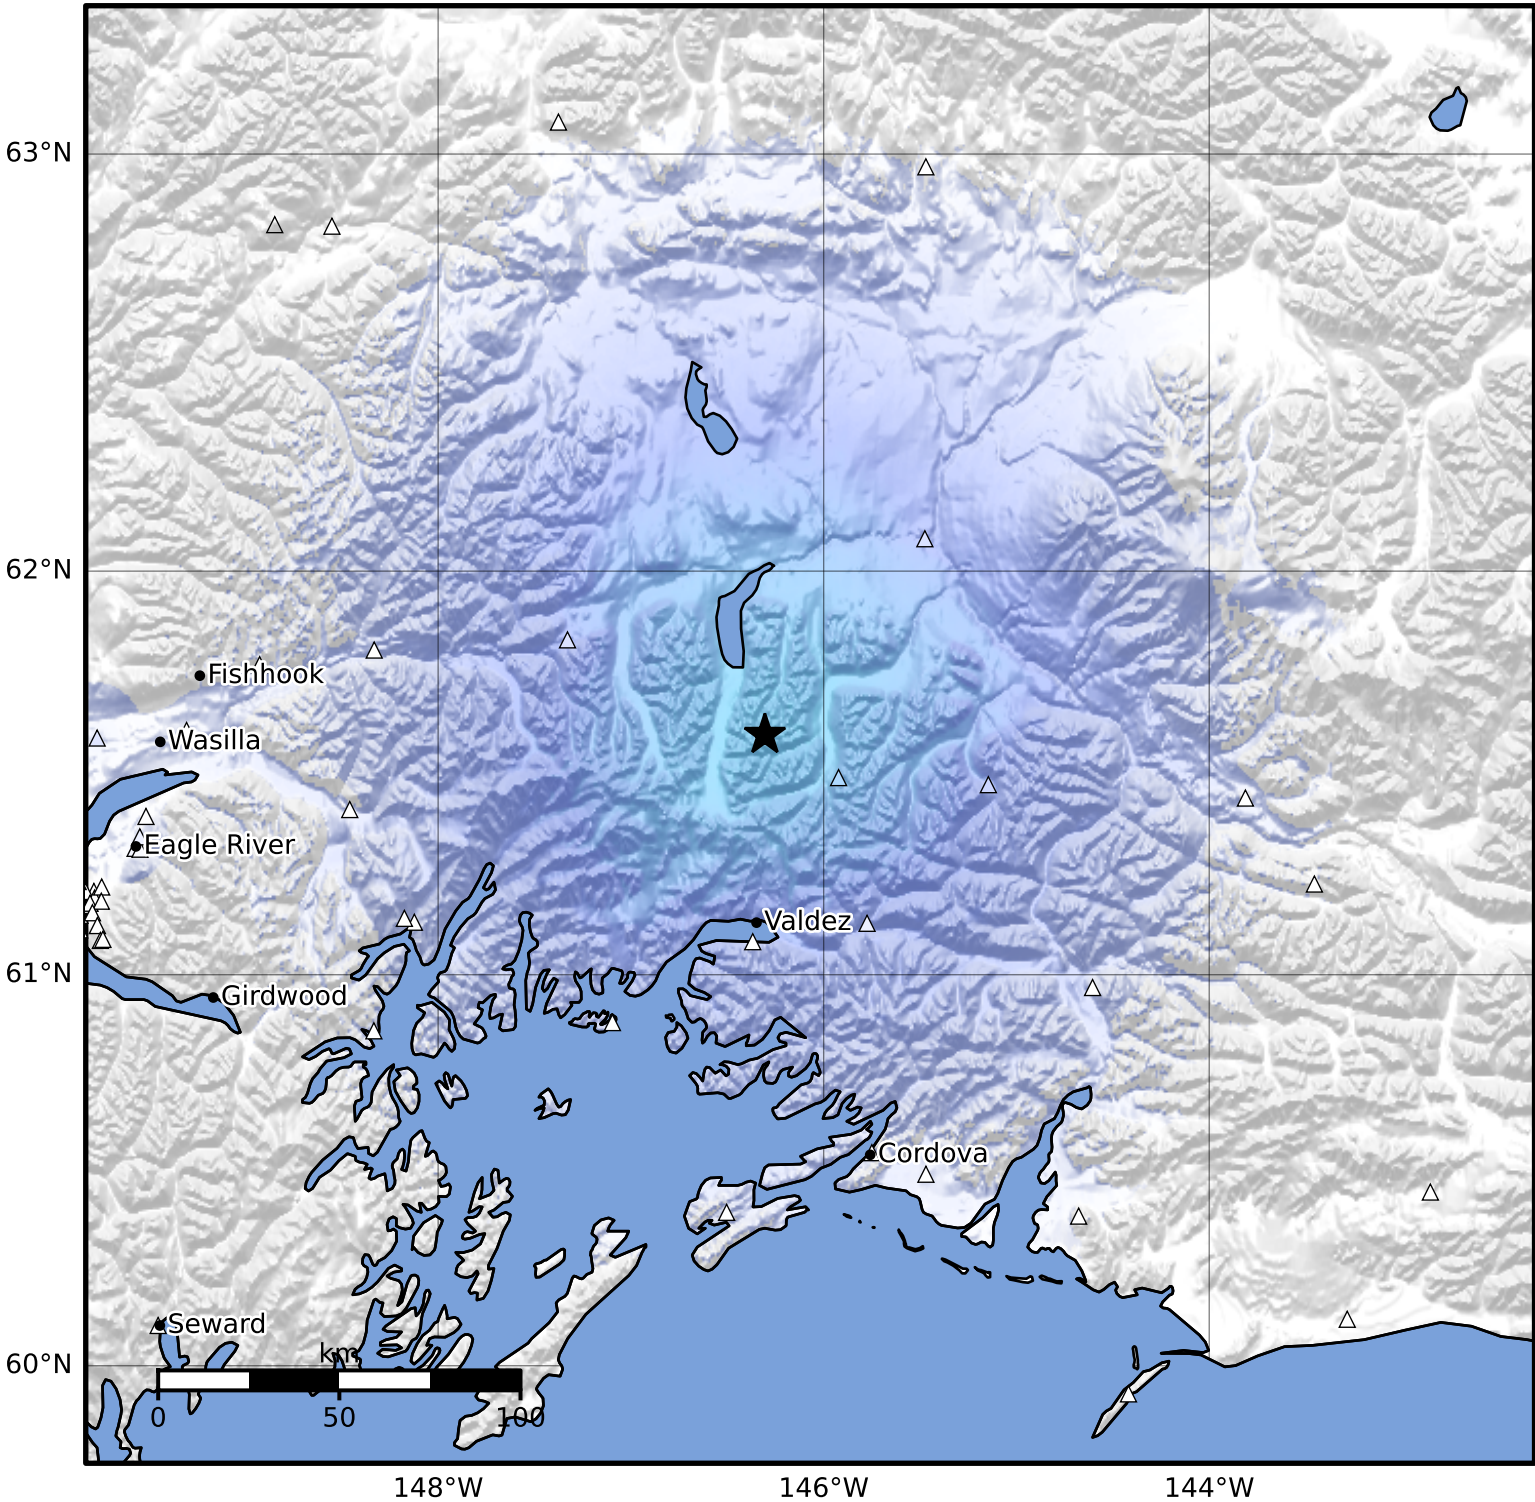

Macroseismic Intensity Map Alaska Earthquake Center
 ShakeMap: 53 km (33 miles) N of Valdez
 Aug 15, 2024 13:36:40 UTC M3.6 N61.60 W146.30 Depth: 32.7km ID:ak024ahahkdx

SHAKING	Not felt	Weak	Light	Moderate	Strong	Very strong	Severe	Violent	Extreme
DAMAGE	None	None	None	Very light	Light	Moderate	Moderate/heavy	Heavy	Very heavy
PGA(%g)	<0.0464	0.297	2.76	6.2	11.5	21.5	40.1	74.7	>139
PGV(cm/s)	<0.0215	0.135	1.41	4.65	9.64	20	41.4	85.8	>178
INTENSITY	I	II-III	IV	V	VI	VII	VIII	IX	X+

Scale based on Worden et al. (2012)

Version 1: Processed 2024-08-15T13:45:56Z

△ Seismic Instrument ○ Reported Intensity

★ Epicenter