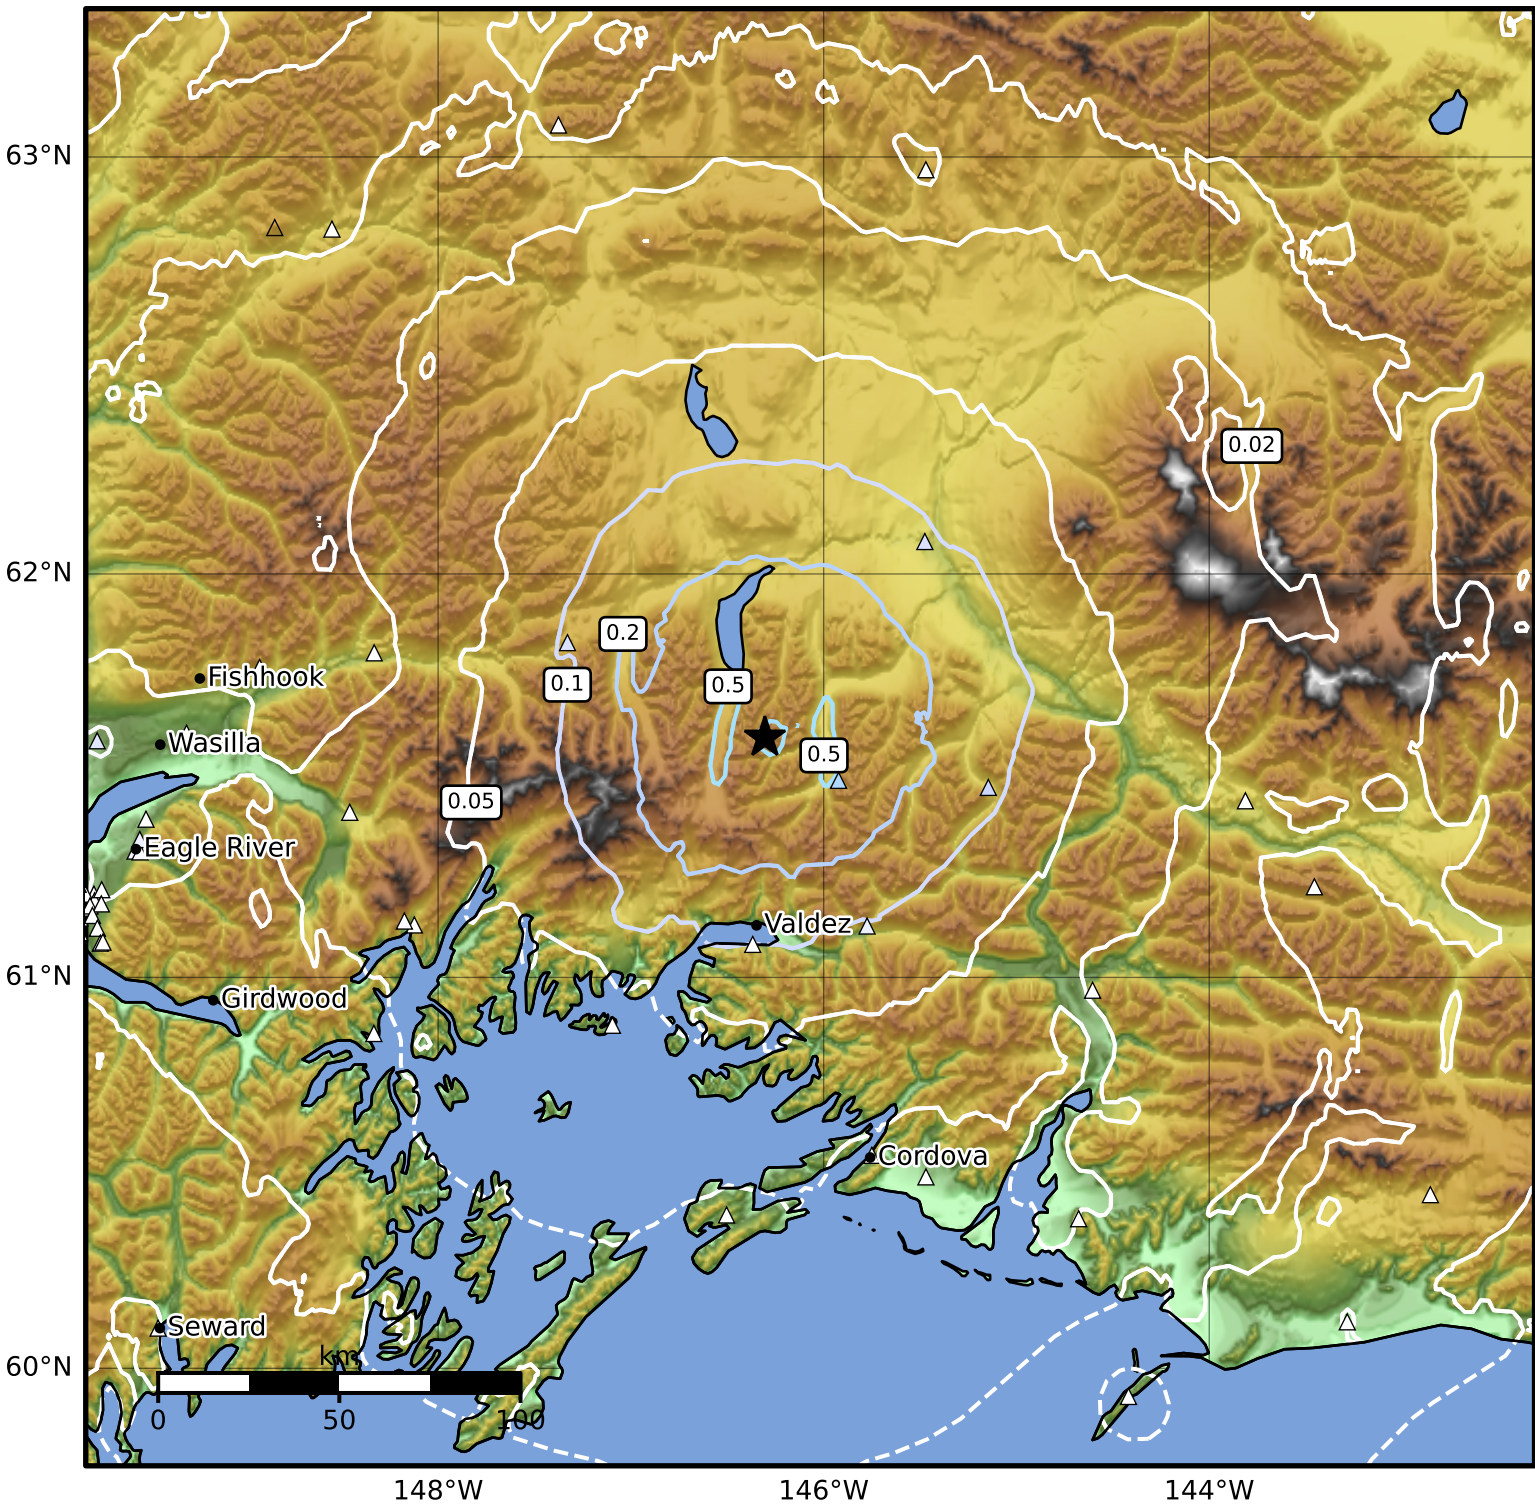

Peak Ground Acceleration Map Alaska Earthquake Center
 ShakeMap: 53 km (33 miles) N of Valdez
 Aug 15, 2024 13:36:40 UTC M3.6 N61.60 W146.30 Depth: 32.7km ID:ak024ahahkdx

PGA (%g)	0.1	0.2	0.5	1	2	5	10	20	50	100	200
----------	-----	-----	-----	---	---	---	----	----	----	-----	-----

Scale based on Worden et al. (2012)

Version 1: Processed 2024-08-15T13:45:56Z

△ Seismic Instrument ○ Reported Intensity

★ Epicenter