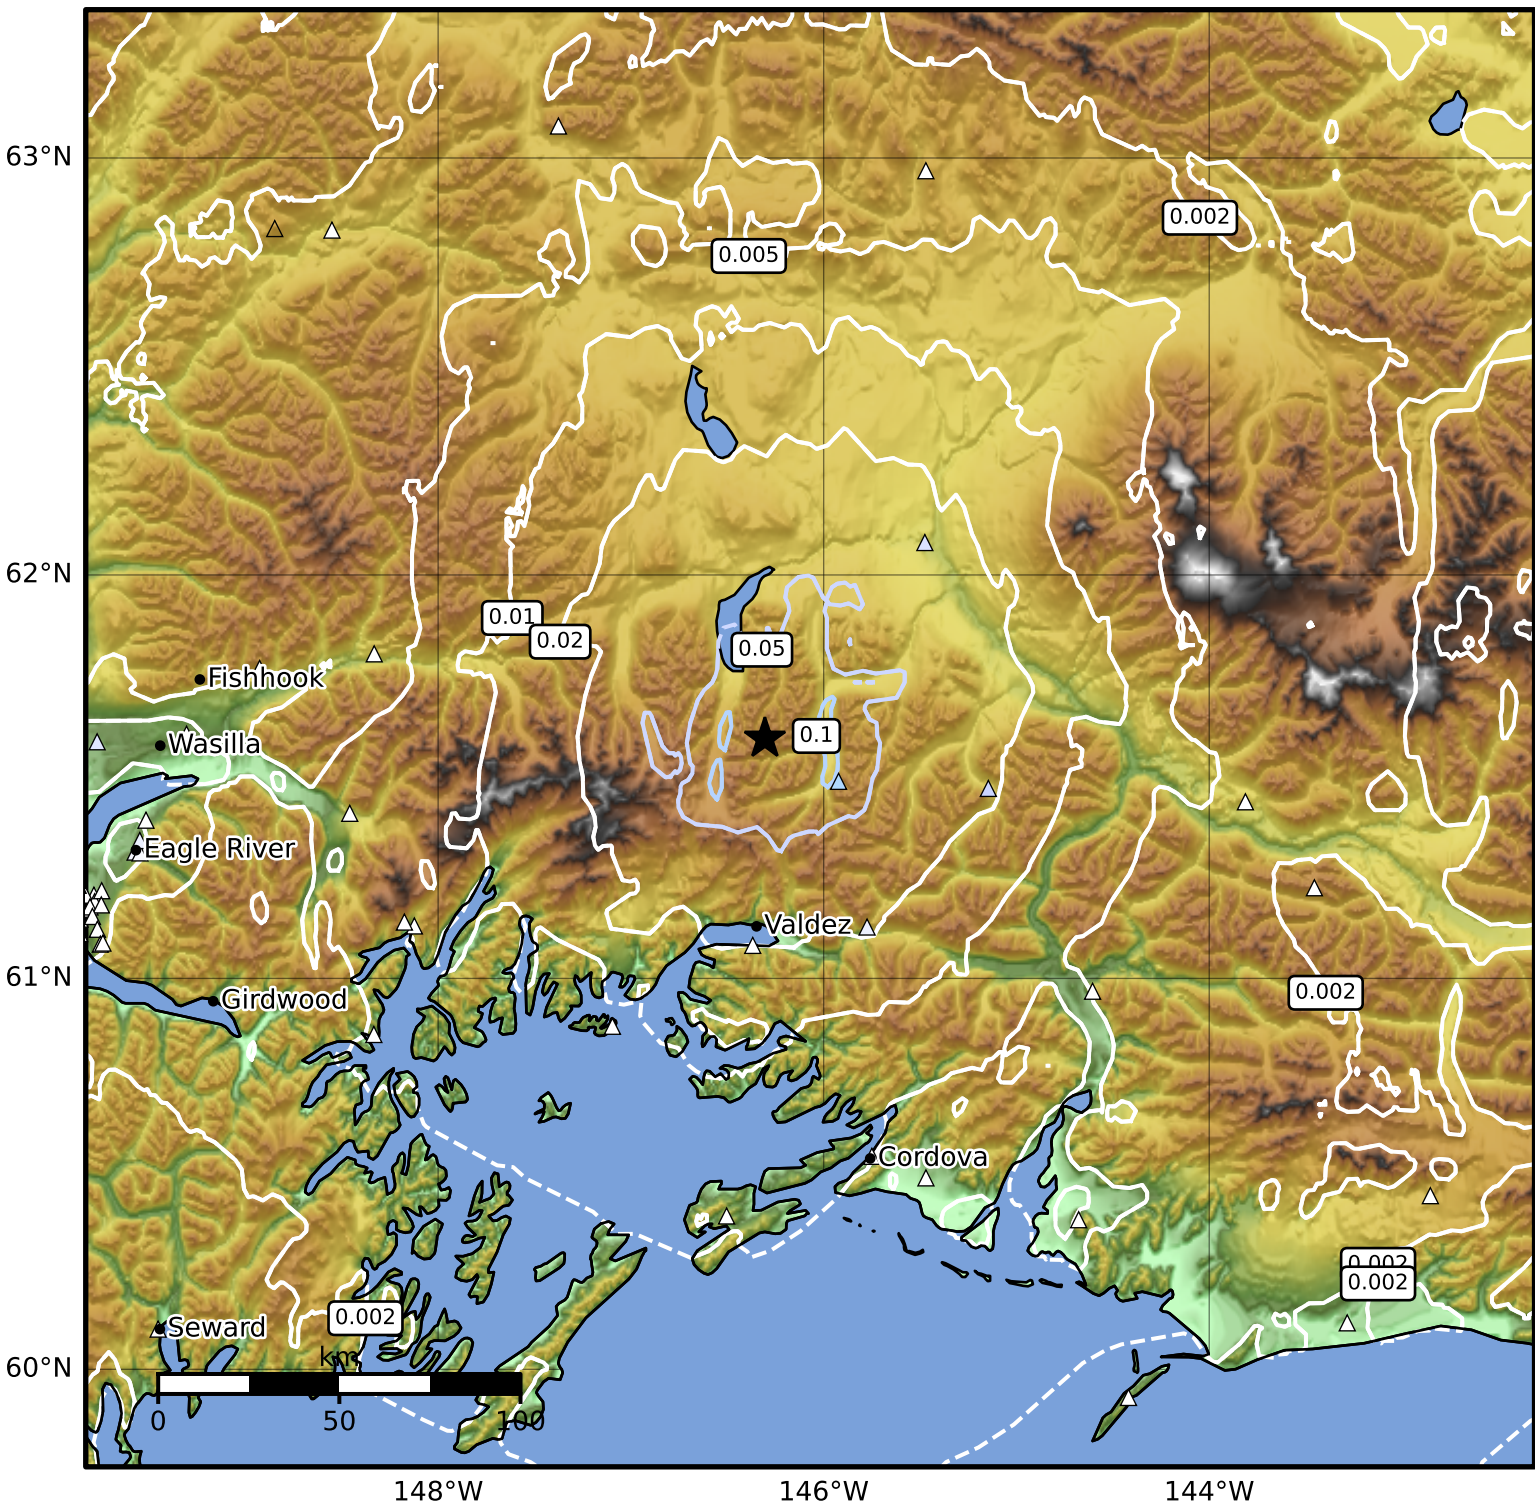

Peak Ground Velocity Map Alaska Earthquake Center  
 ShakeMap: 53 km (33 miles) N of Valdez  
 Aug 15, 2024 13:36:40 UTC M3.6 N61.60 W146.30 Depth: 32.7km ID:ak024ahahkdx

PGV (cm/s)	0.1	0.2	0.5	1	2	5	10	20	50	100	200
------------	-----	-----	-----	---	---	---	----	----	----	-----	-----

Scale based on Worden et al. (2012)

Version 1: Processed 2024-08-15T13:45:56Z

△ Seismic Instrument ○ Reported Intensity

★ Epicenter