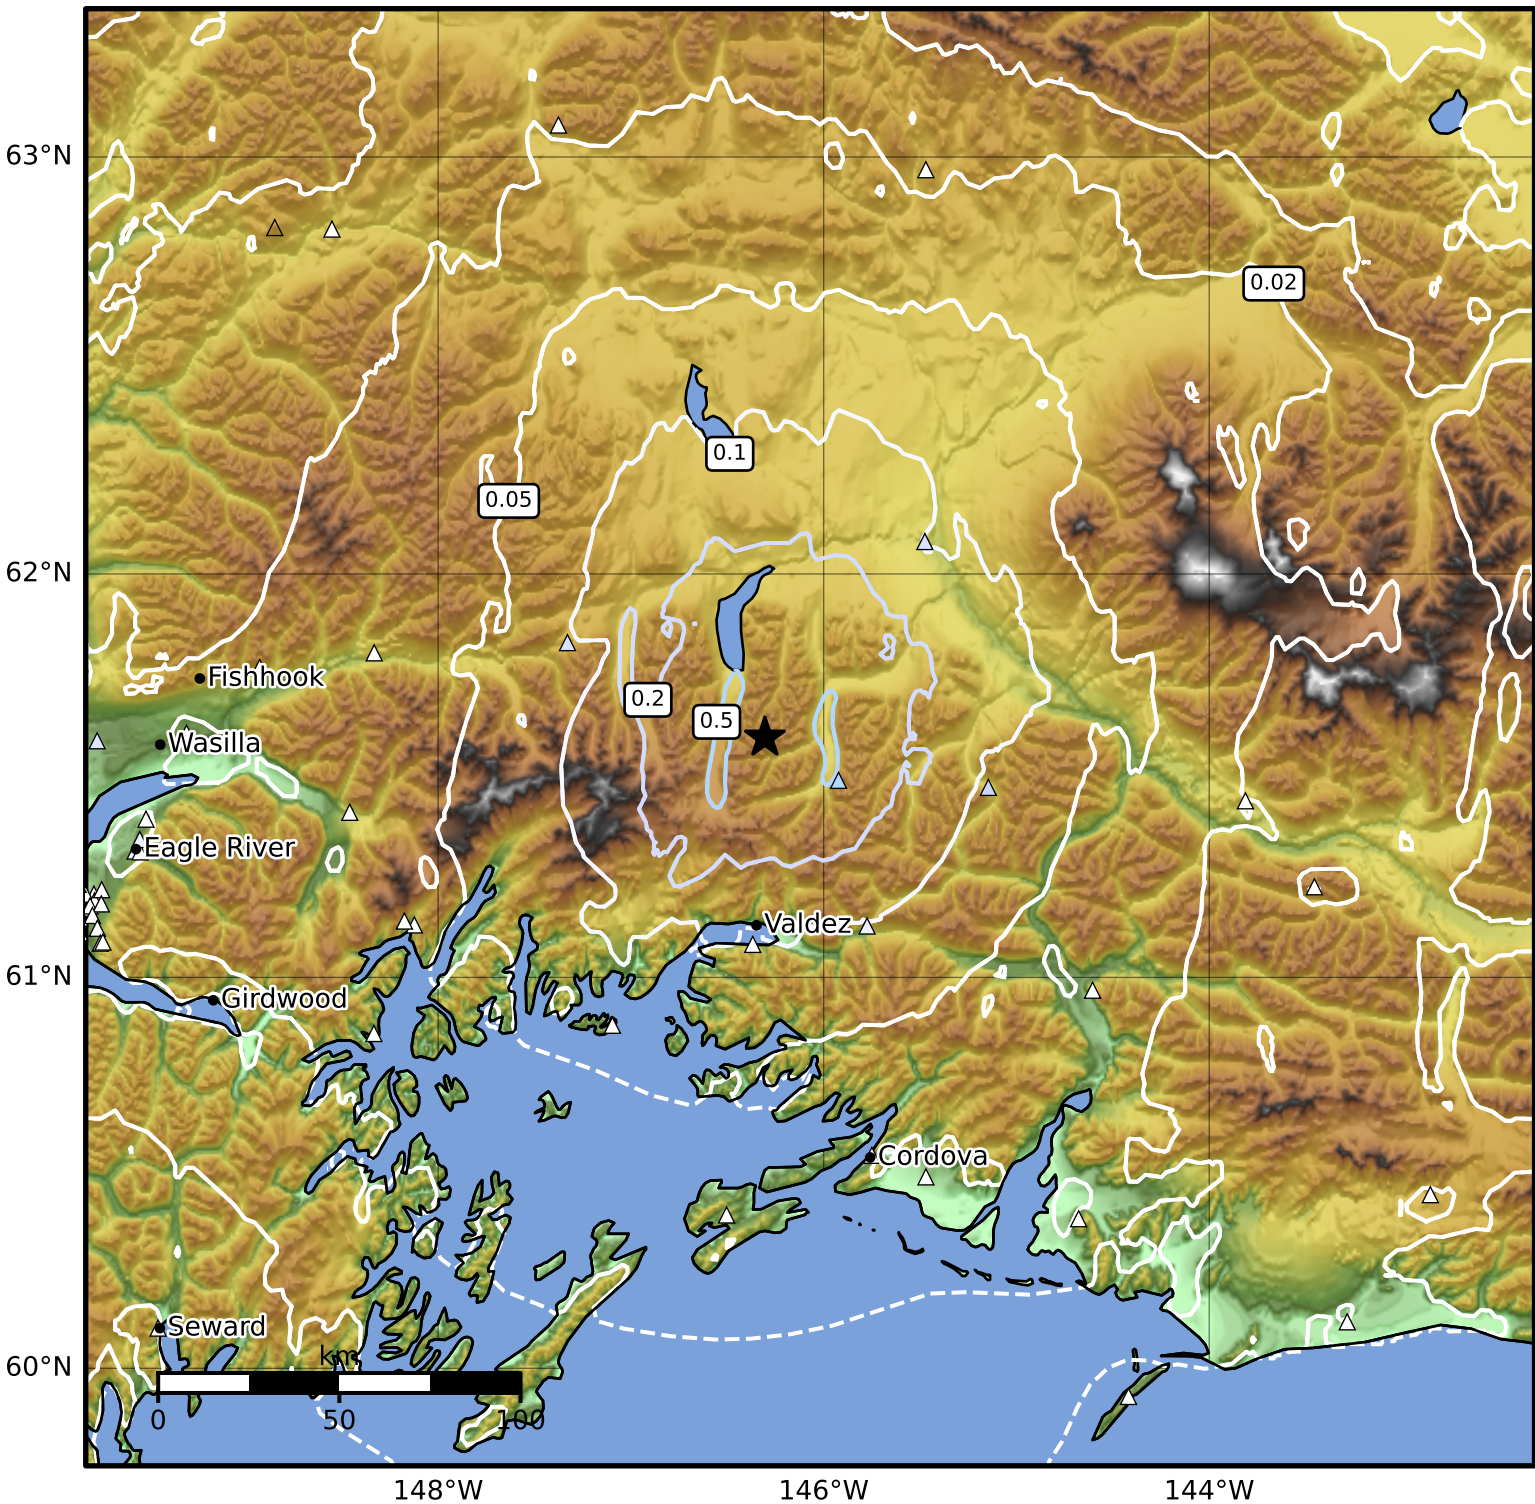

0.3 Second Peak Spectral Acceleration Map Alaska Earthquake Center
 ShakeMap: 53 km (33 miles) N of Valdez
 Aug 15, 2024 13:36:40 UTC M3.6 N61.60 W146.30 Depth: 32.7km ID:ak024ahahkdx

SA(0.3) (%g)	0.1	0.2	0.5	1	2	5	10	20	50	100	200
--------------	-----	-----	-----	---	---	---	----	----	----	-----	-----

Scale based on Worden et al. (2012)

Version 1: Processed 2024-08-15T13:45:56Z

△ Seismic Instrument ○ Reported Intensity

★ Epicenter