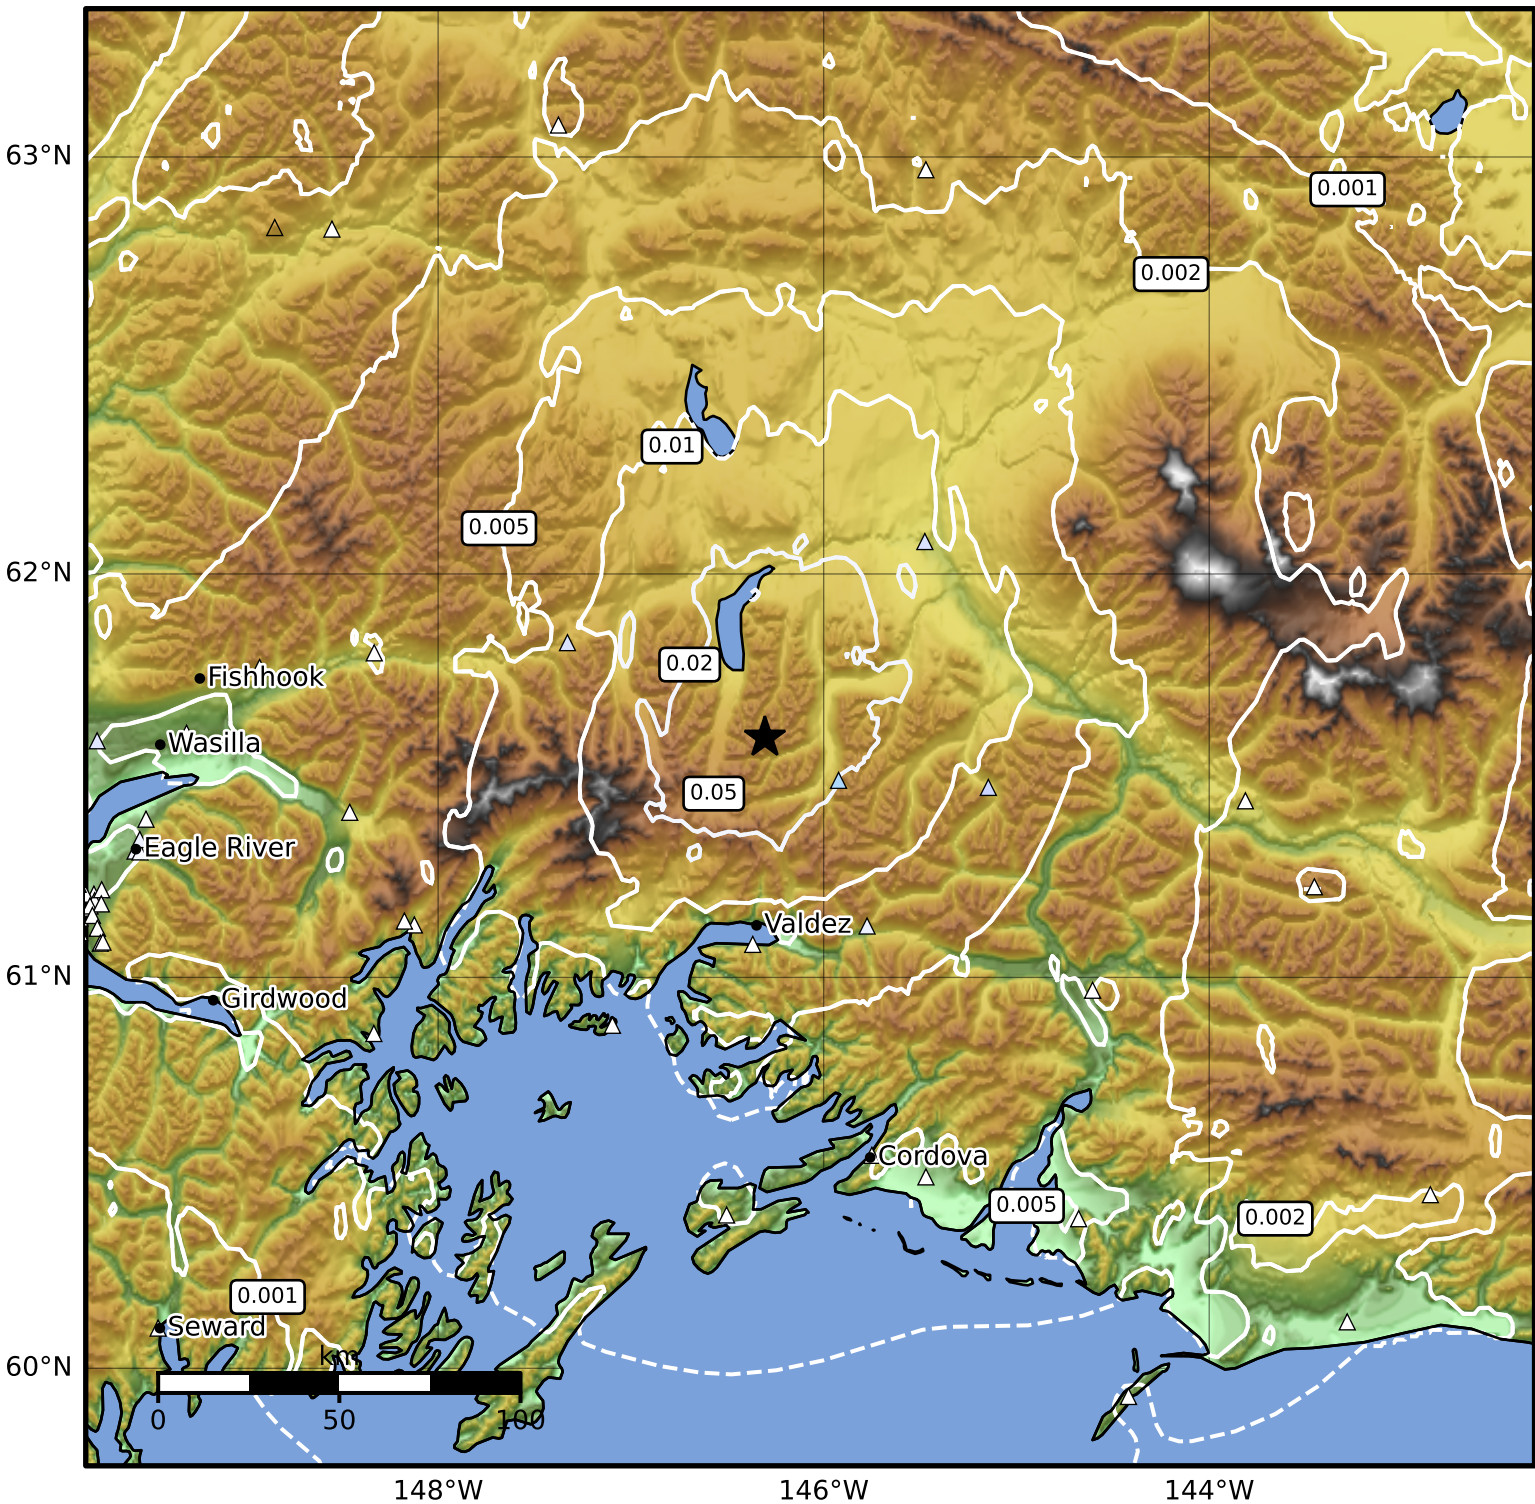

1.0 Second Peak Spectral Acceleration Map Alaska Earthquake Center  
 ShakeMap: 53 km (33 miles) N of Valdez  
 Aug 15, 2024 13:36:40 UTC M3.6 N61.60 W146.30 Depth: 32.7km ID:ak024ahahkdx

SA(1.0) (%g)	0.1	0.2	0.5	1	2	5	10	20	50	100	200
--------------	-----	-----	-----	---	---	---	----	----	----	-----	-----

Scale based on Worden et al. (2012)

Version 1: Processed 2024-08-15T13:45:56Z

△ Seismic Instrument ○ Reported Intensity

★ Epicenter