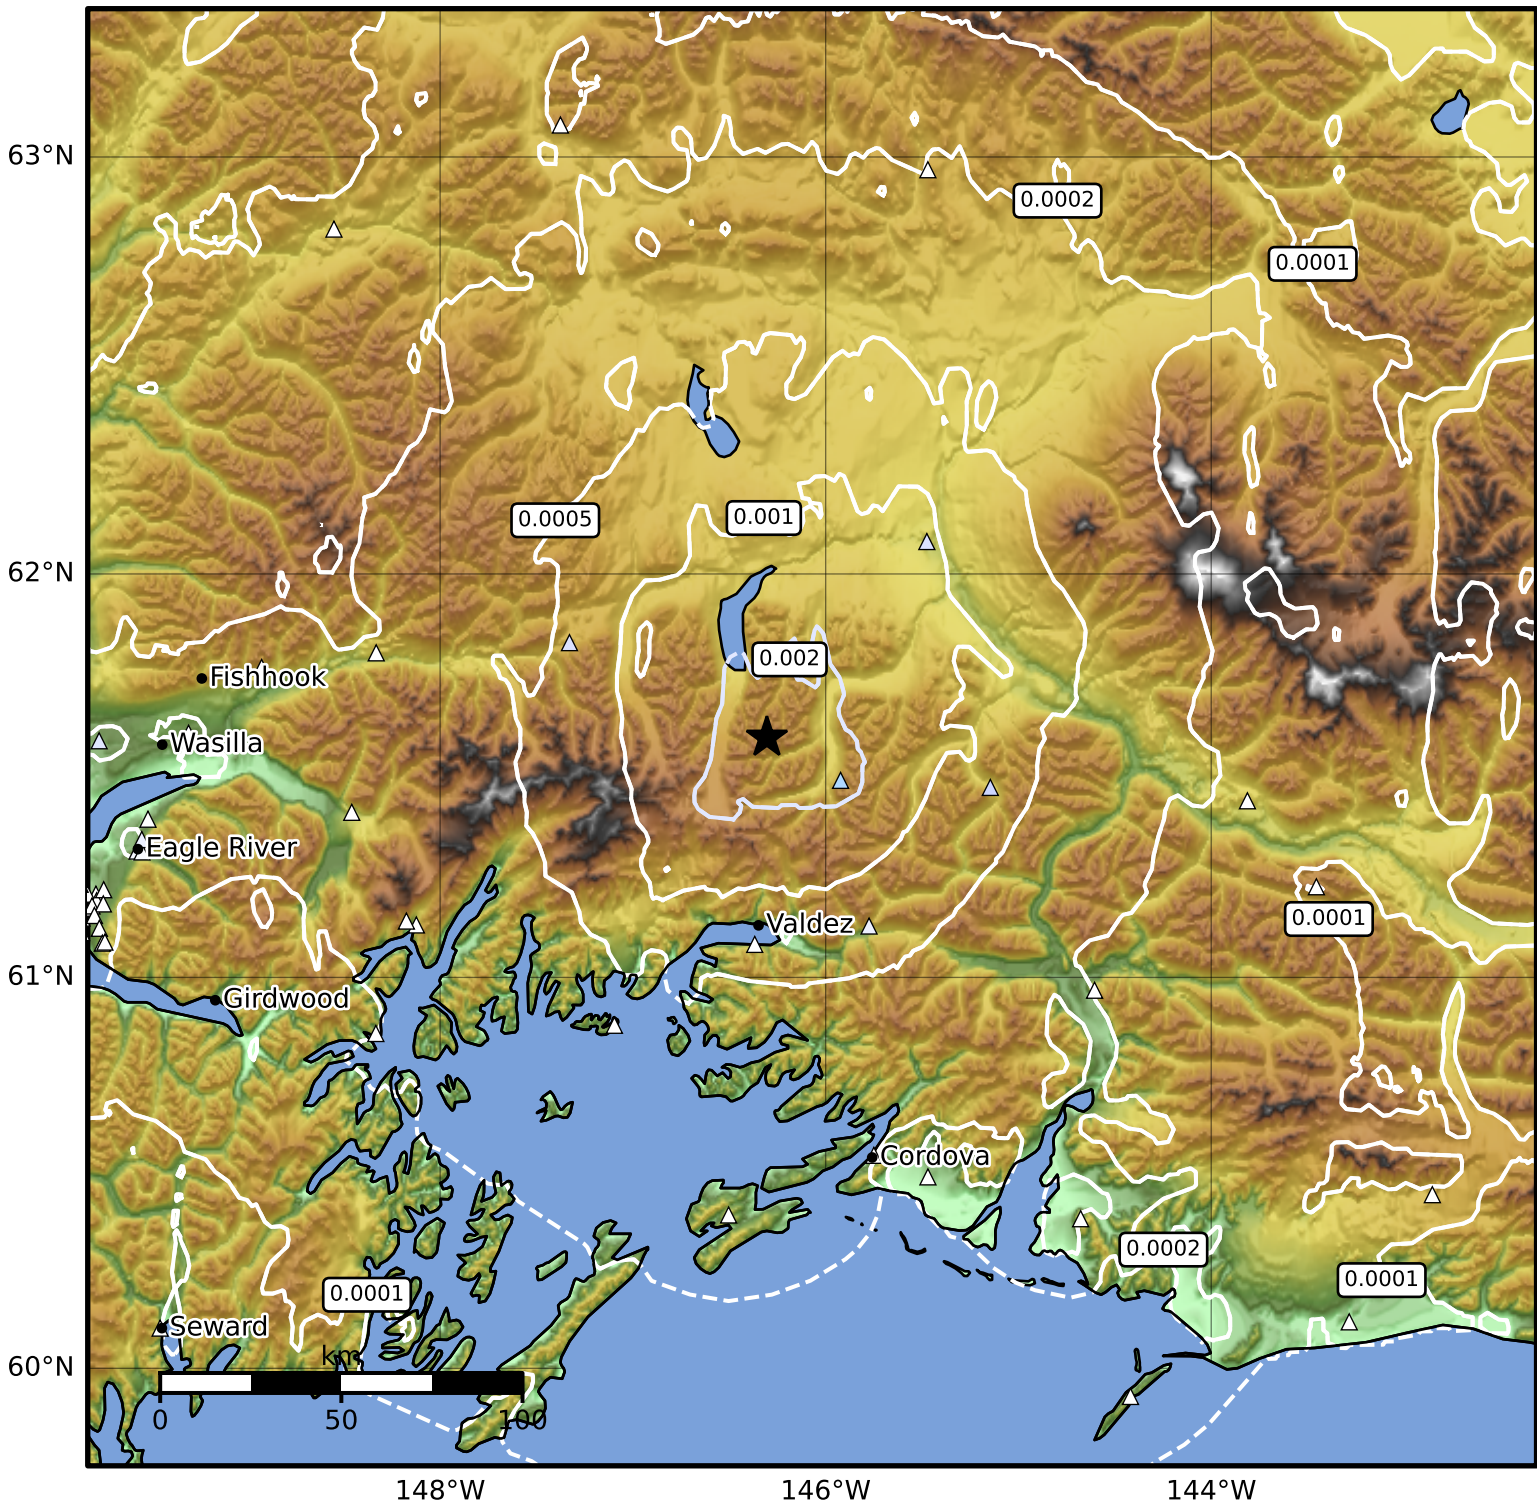

3.0 Second Peak Spectral Acceleration Map Alaska Earthquake Center  
ShakeMap: 53 km (33 miles) N of Valdez  
Aug 15, 2024 13:36:40 UTC M3.6 N61.60 W146.30 Depth: 32.7km ID:ak024ahahkdx

Scale based on Worden et al. (2012)

Version 1: Processed 2024-08-15T13:45:56Z

△ Seismic Instrument ○ Reported Intensity

★ Epicenter