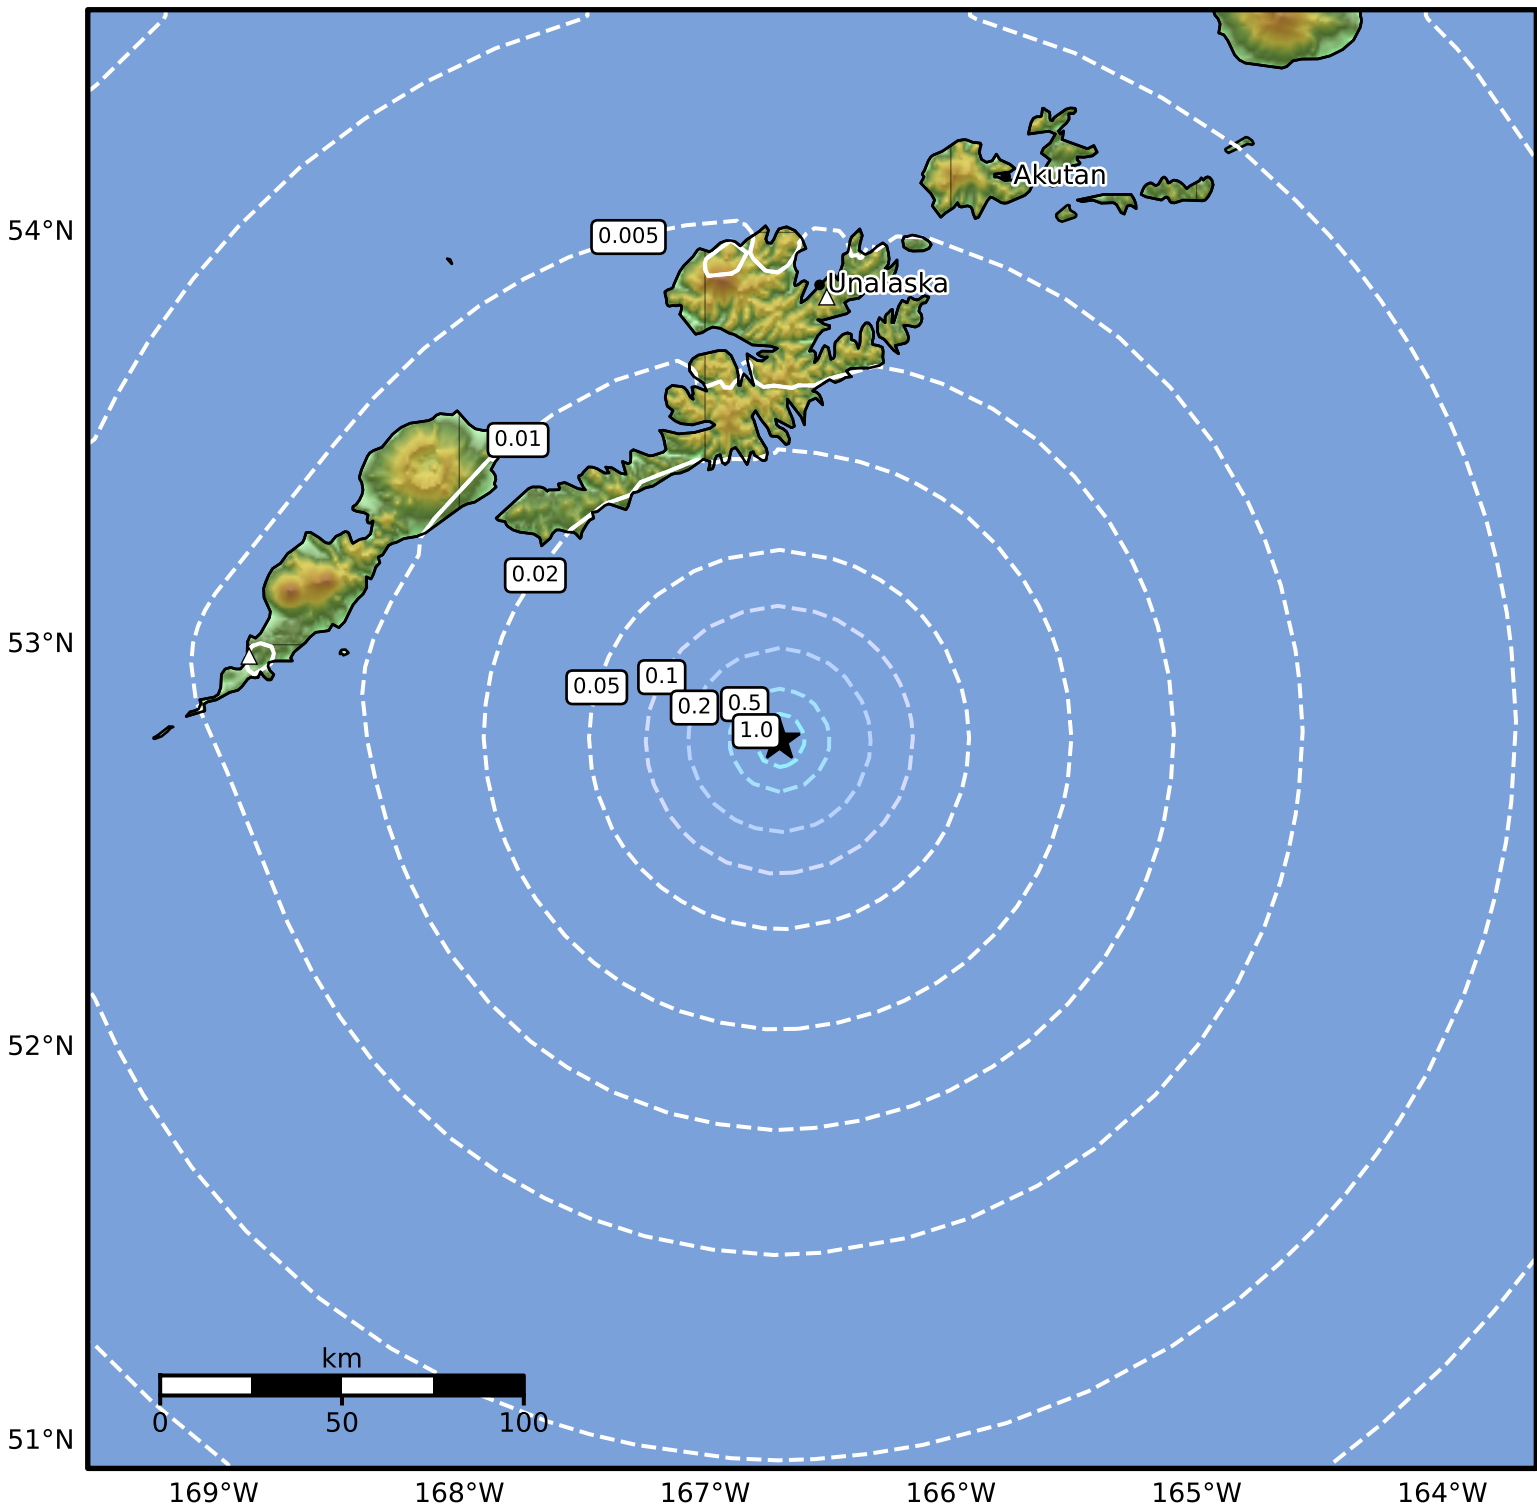

Peak Ground Acceleration Map Alaska Earthquake Center  
ShakeMap: 123 km (76 miles) S of Unalaska  
Aug 15, 2024 22:28:35 UTC M3.6 N52.76 W166.70 Depth: 7.9km ID:ak024ahfsqha

PGA (%g)	0.1	0.2	0.5	1	2	5	10	20	50	100	200
----------	-----	-----	-----	---	---	---	----	----	----	-----	-----

Scale based on Worden et al. (2012)

Version 2: Processed 2024-08-15T22:42:36Z

△ Seismic Instrument ○ Reported Intensity

★ Epicenter