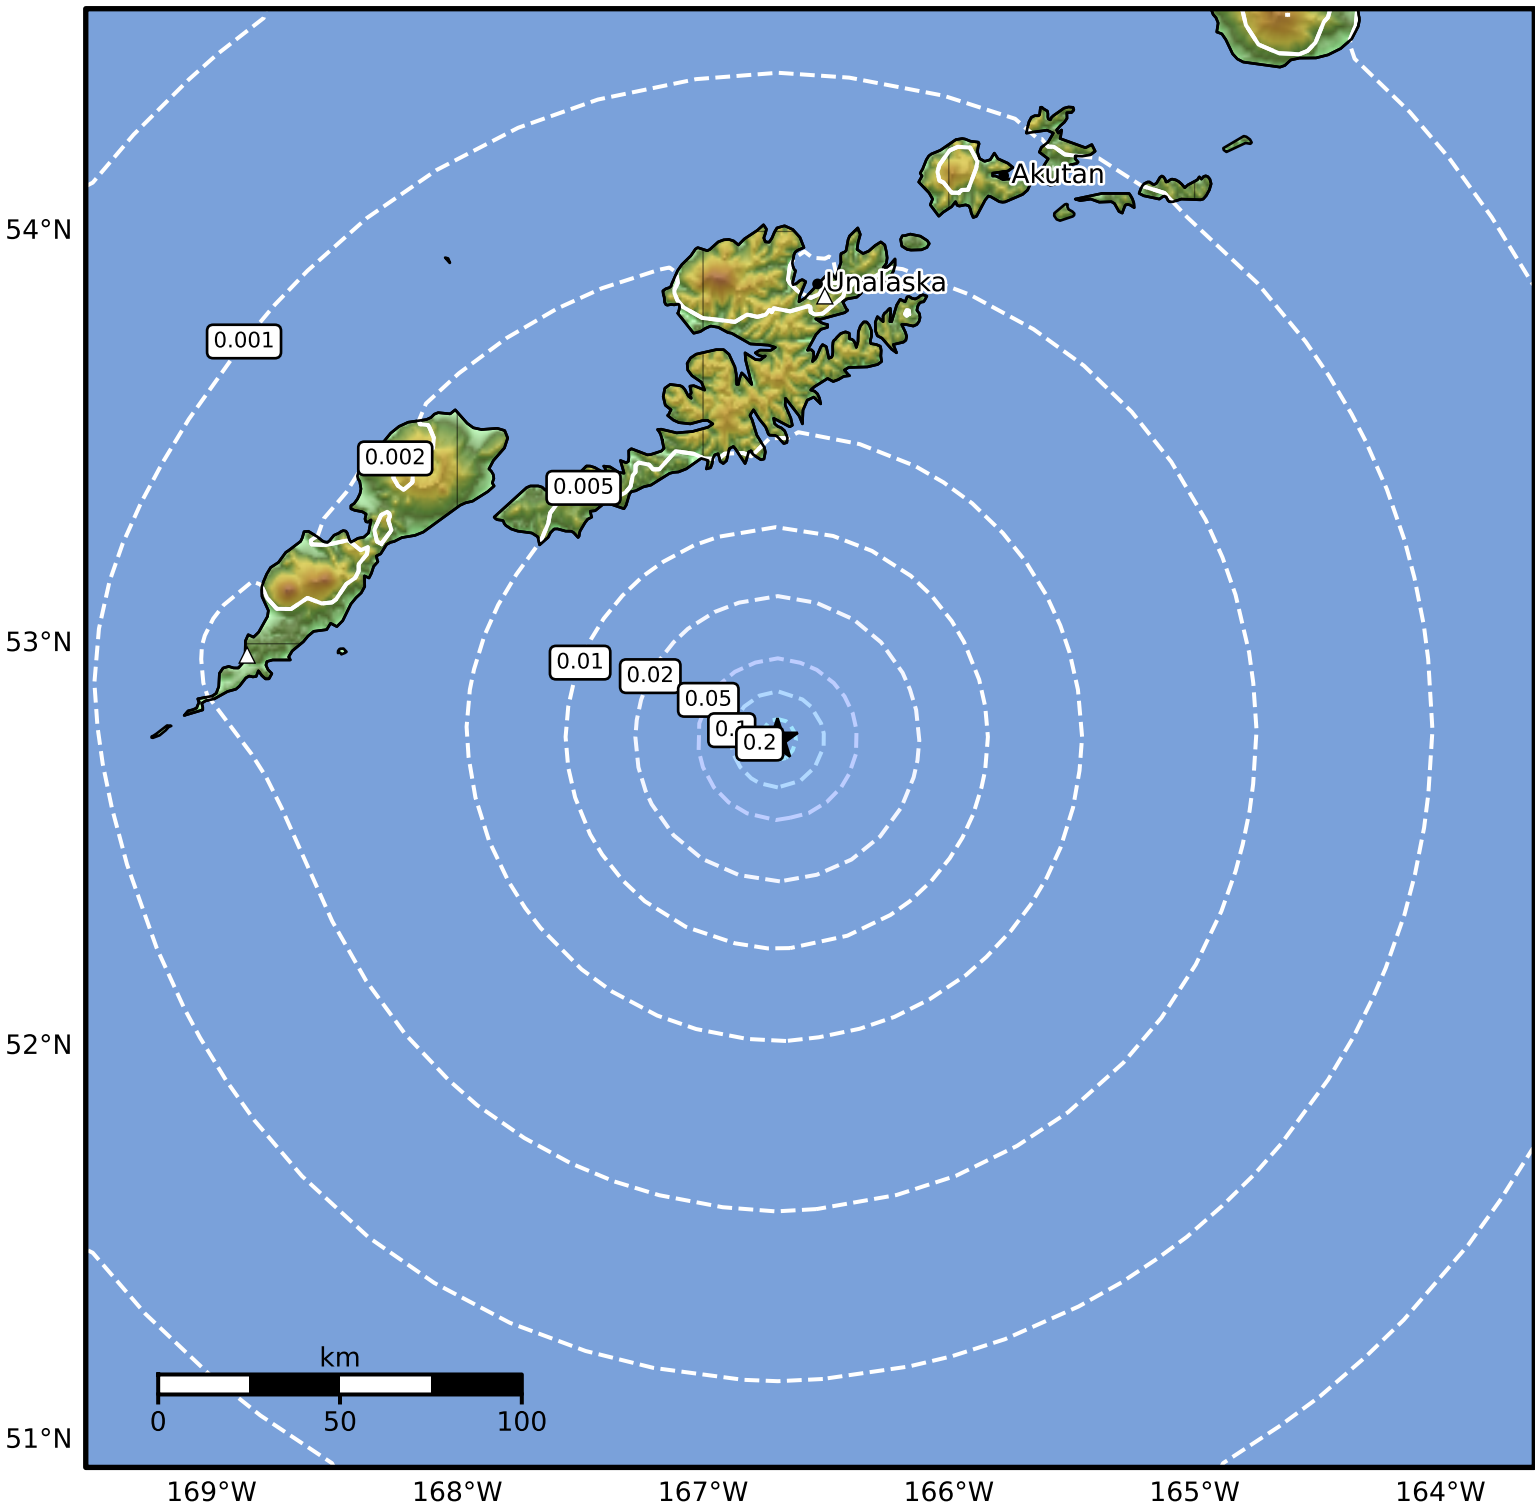

1.0 Second Peak Spectral Acceleration Map Alaska Earthquake Center  
 ShakeMap: 123 km (76 miles) S of Unalaska  
 Aug 15, 2024 22:28:35 UTC M3.6 N52.76 W166.70 Depth: 7.9km ID:ak024ahfsqha

<b>SA(1.0) (%g)</b>	<b>0.1</b>	<b>0.2</b>	<b>0.5</b>	<b>1</b>	<b>2</b>	<b>5</b>	<b>10</b>	<b>20</b>	<b>50</b>	<b>100</b>	<b>200</b>
---------------------	------------	------------	------------	----------	----------	----------	-----------	-----------	-----------	------------	------------

Scale based on Worden et al. (2012)

Version 2: Processed 2024-08-15T22:42:36Z

△ Seismic Instrument ○ Reported Intensity

★ Epicenter