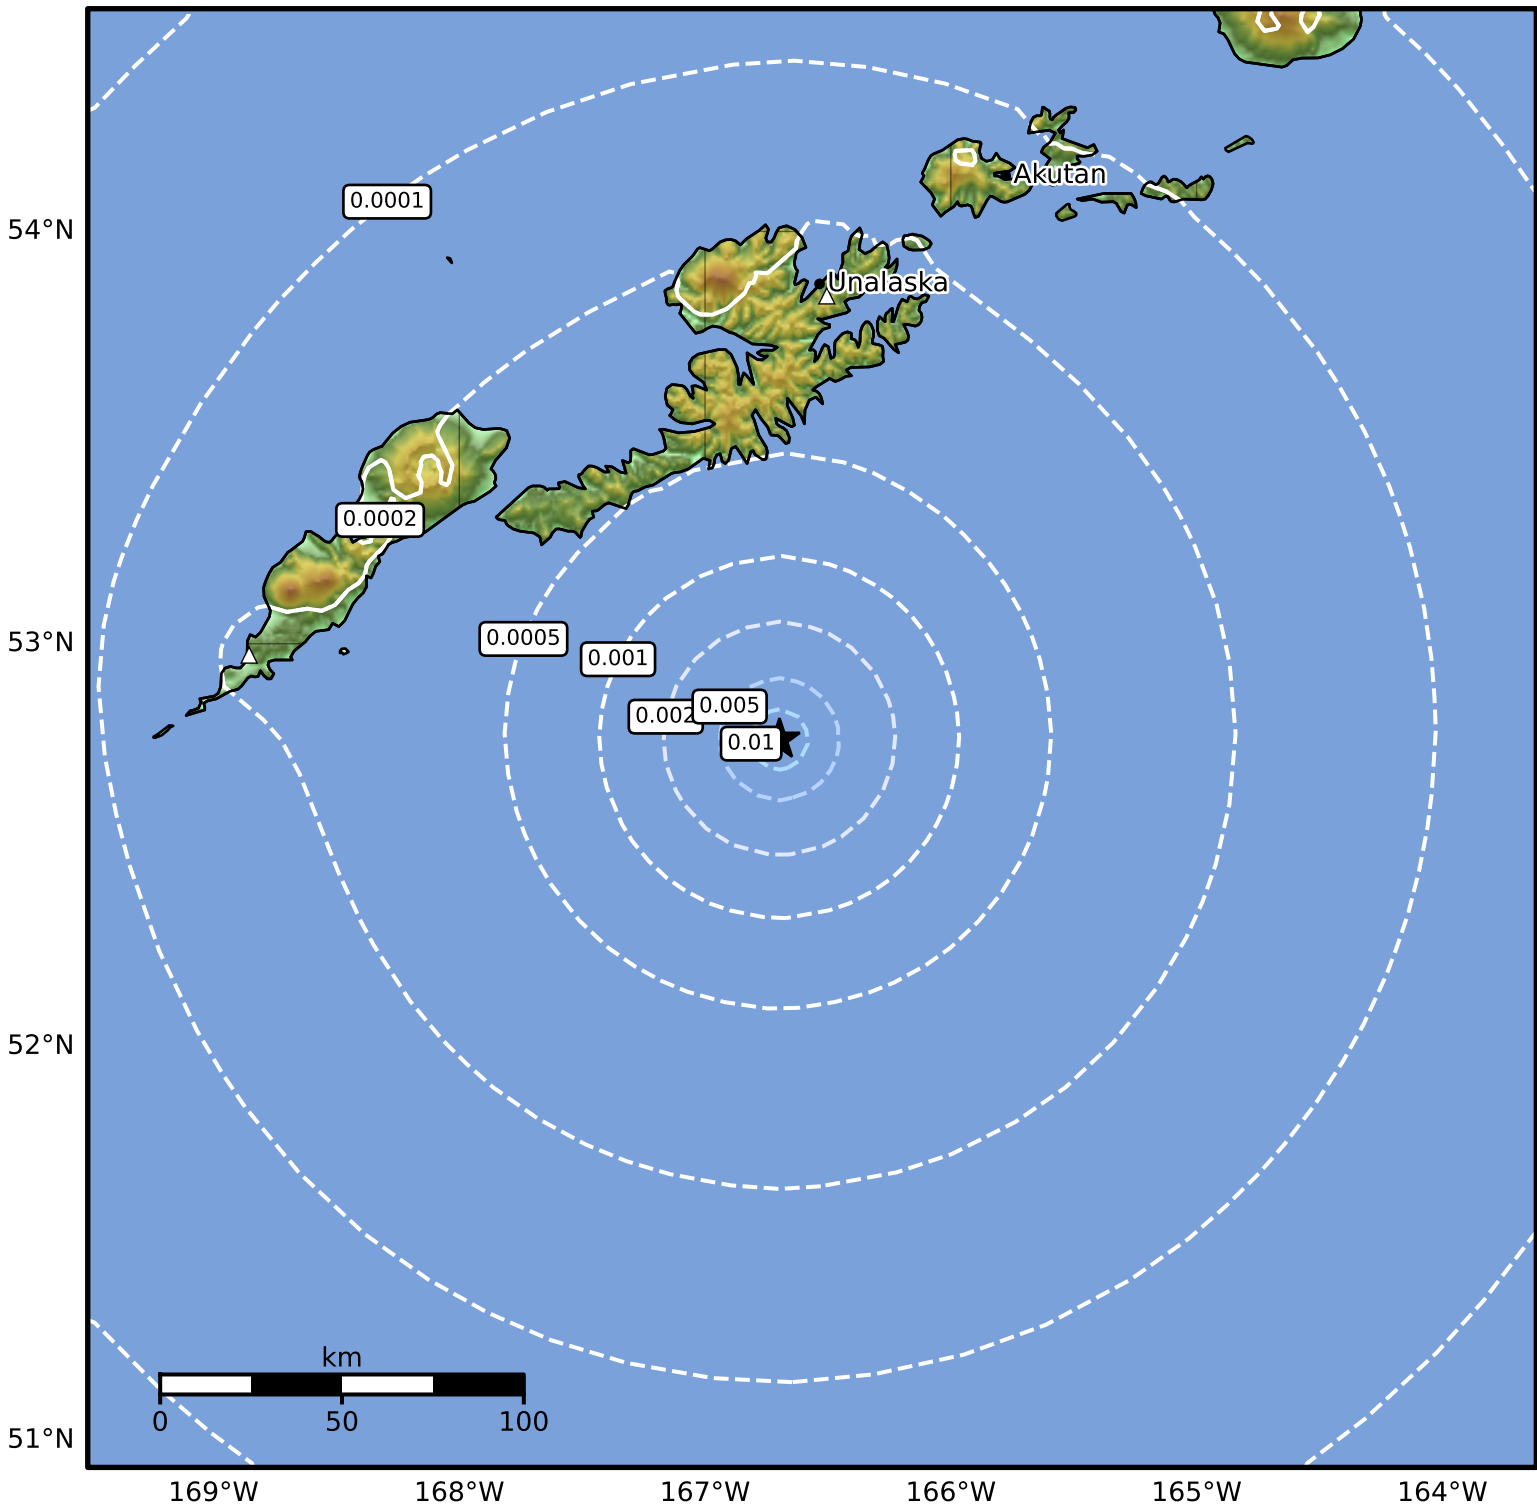

3.0 Second Peak Spectral Acceleration Map Alaska Earthquake Center
ShakeMap: 123 km (76 miles) S of Unalaska
Aug 15, 2024 22:28:35 UTC M3.6 N52.76 W166.70 Depth: 7.9km ID:ak024ahfsqha

Scale based on Worden et al. (2012)

Version 2: Processed 2024-08-15T22:42:36Z

△ Seismic Instrument ○ Reported Intensity

★ Epicenter