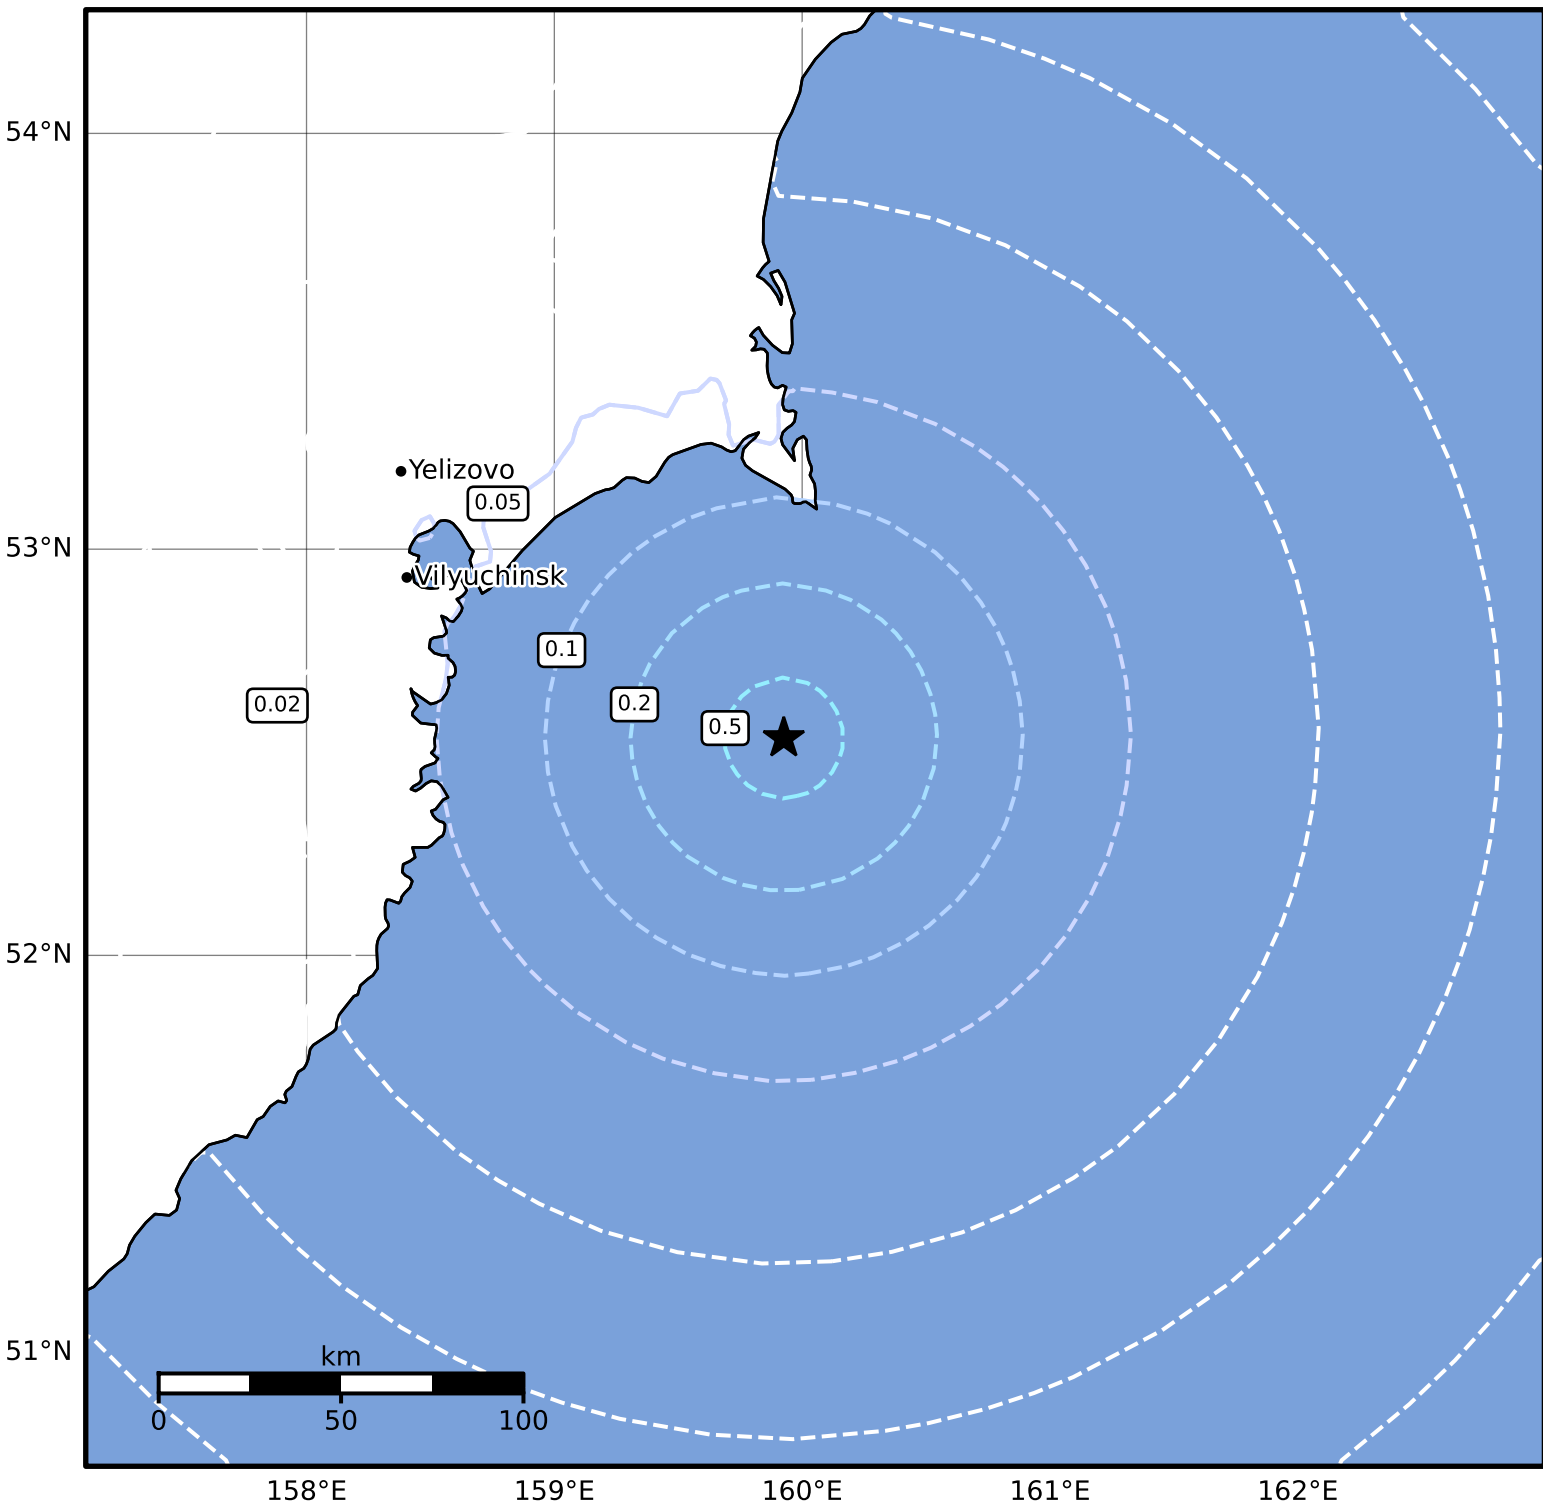

Peak Ground Velocity Map Alaska Earthquake Center
ShakeMap: 113 km (70 miles) SE of Petropavlovsk, Kamchatka
Aug 17, 2024 19:10:27 UTC M4.5 N52.54 E159.93 Depth: 24.1km ID:ak024ako4g

Scale based on Worden et al. (2012)

Version 1: Processed 2024-08-17T19:16:41Z

△ Seismic Instrument ○ Reported Intensity

★ Epicenter