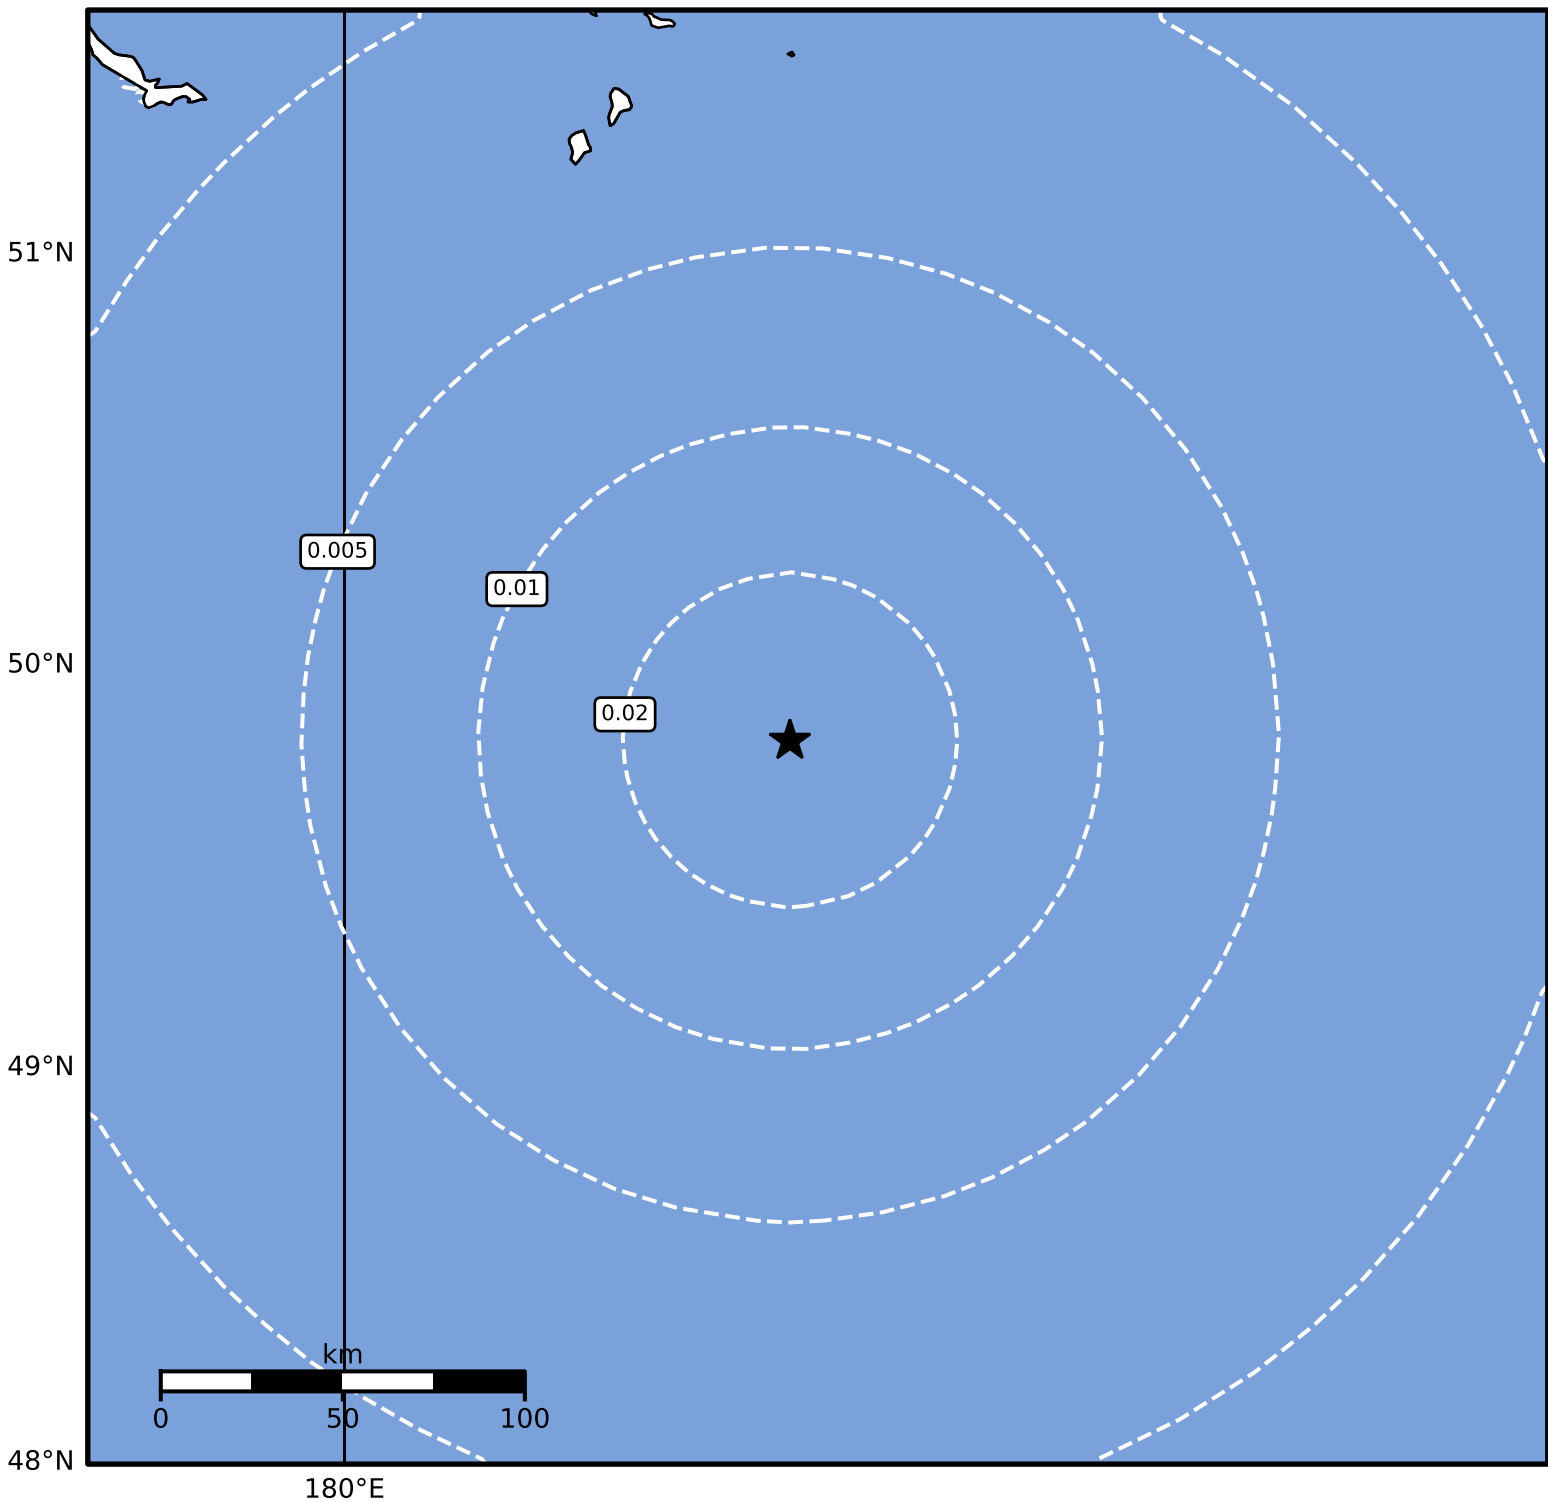

Peak Ground Velocity Map Alaska Earthquake Center
ShakeMap: 257 km (160 miles) SSW of Adak
Aug 19, 2024 13:46:42 UTC M3.6 N49.81 W178.30 Depth: 45.7km ID:ak024anwp3rf

PGV (cm/s)	0.1	0.2	0.5	1	2	5	10	20	50	100	200
------------	-----	-----	-----	---	---	---	----	----	----	-----	-----

Scale based on Worden et al. (2012)

Version 1: Processed 2024-08-19T13:50:57Z

△ Seismic Instrument ○ Reported Intensity

★ Epicenter