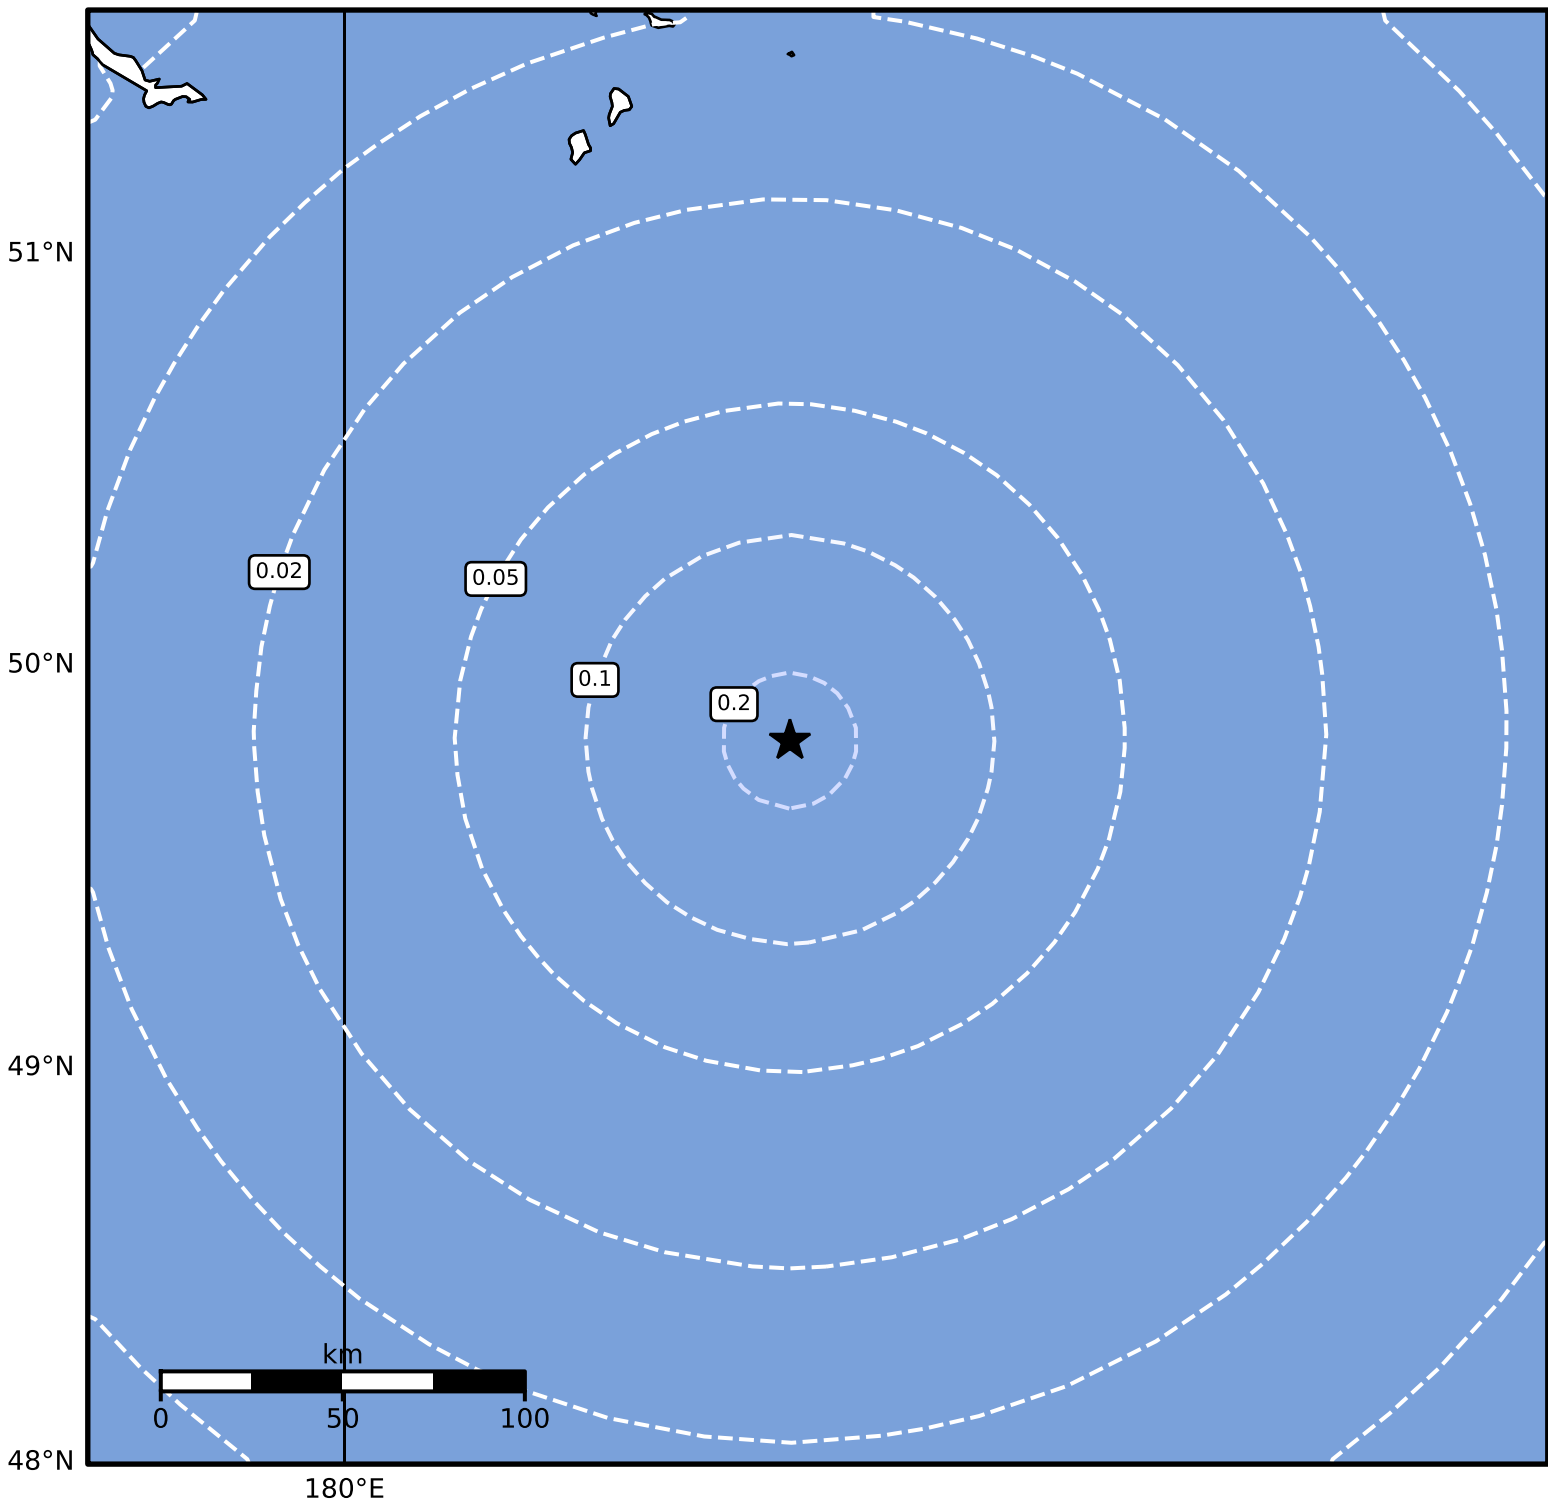

0.3 Second Peak Spectral Acceleration Map Alaska Earthquake Center
 ShakeMap: 257 km (160 miles) SSW of Adak
 Aug 19, 2024 13:46:42 UTC M3.6 N49.81 W178.30 Depth: 45.7km ID:ak024anwp3rf

SA(0.3) (%g)	0.1	0.2	0.5	1	2	5	10	20	50	100	200
--------------	-----	-----	-----	---	---	---	----	----	----	-----	-----

Scale based on Worden et al. (2012)

Version 1: Processed 2024-08-19T13:50:57Z

△ Seismic Instrument ○ Reported Intensity

★ Epicenter