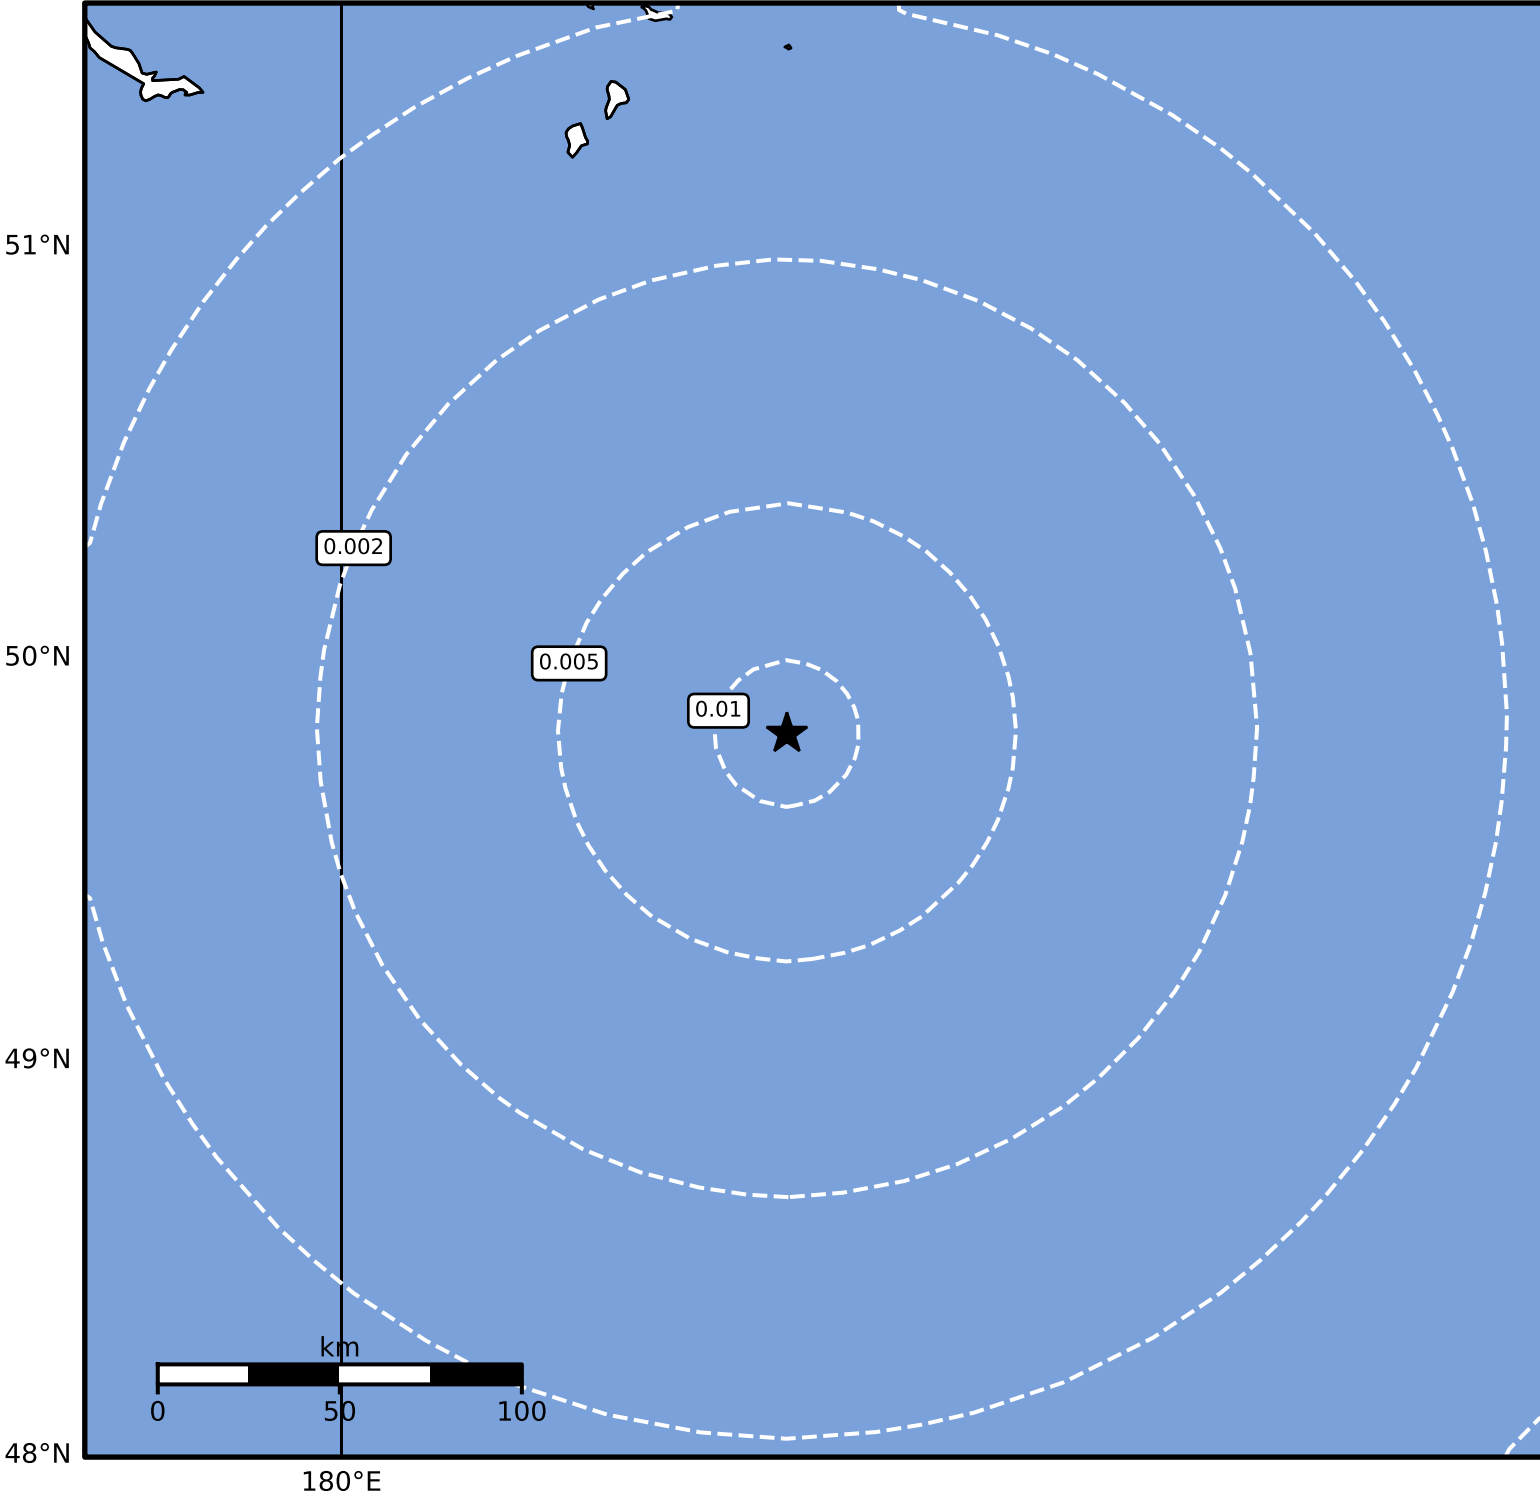

1.0 Second Peak Spectral Acceleration Map Alaska Earthquake Center  
 ShakeMap: 257 km (160 miles) SSW of Adak  
 Aug 19, 2024 13:46:42 UTC M3.6 N49.81 W178.30 Depth: 45.7km ID:ak024anwp3rf

SA(1.0) (%g)	0.1	0.2	0.5	1	2	5	10	20	50	100	200
--------------	-----	-----	-----	---	---	---	----	----	----	-----	-----

Scale based on Worden et al. (2012)

Version 1: Processed 2024-08-19T13:50:57Z

△ Seismic Instrument   ○ Reported Intensity   ★ Epicenter