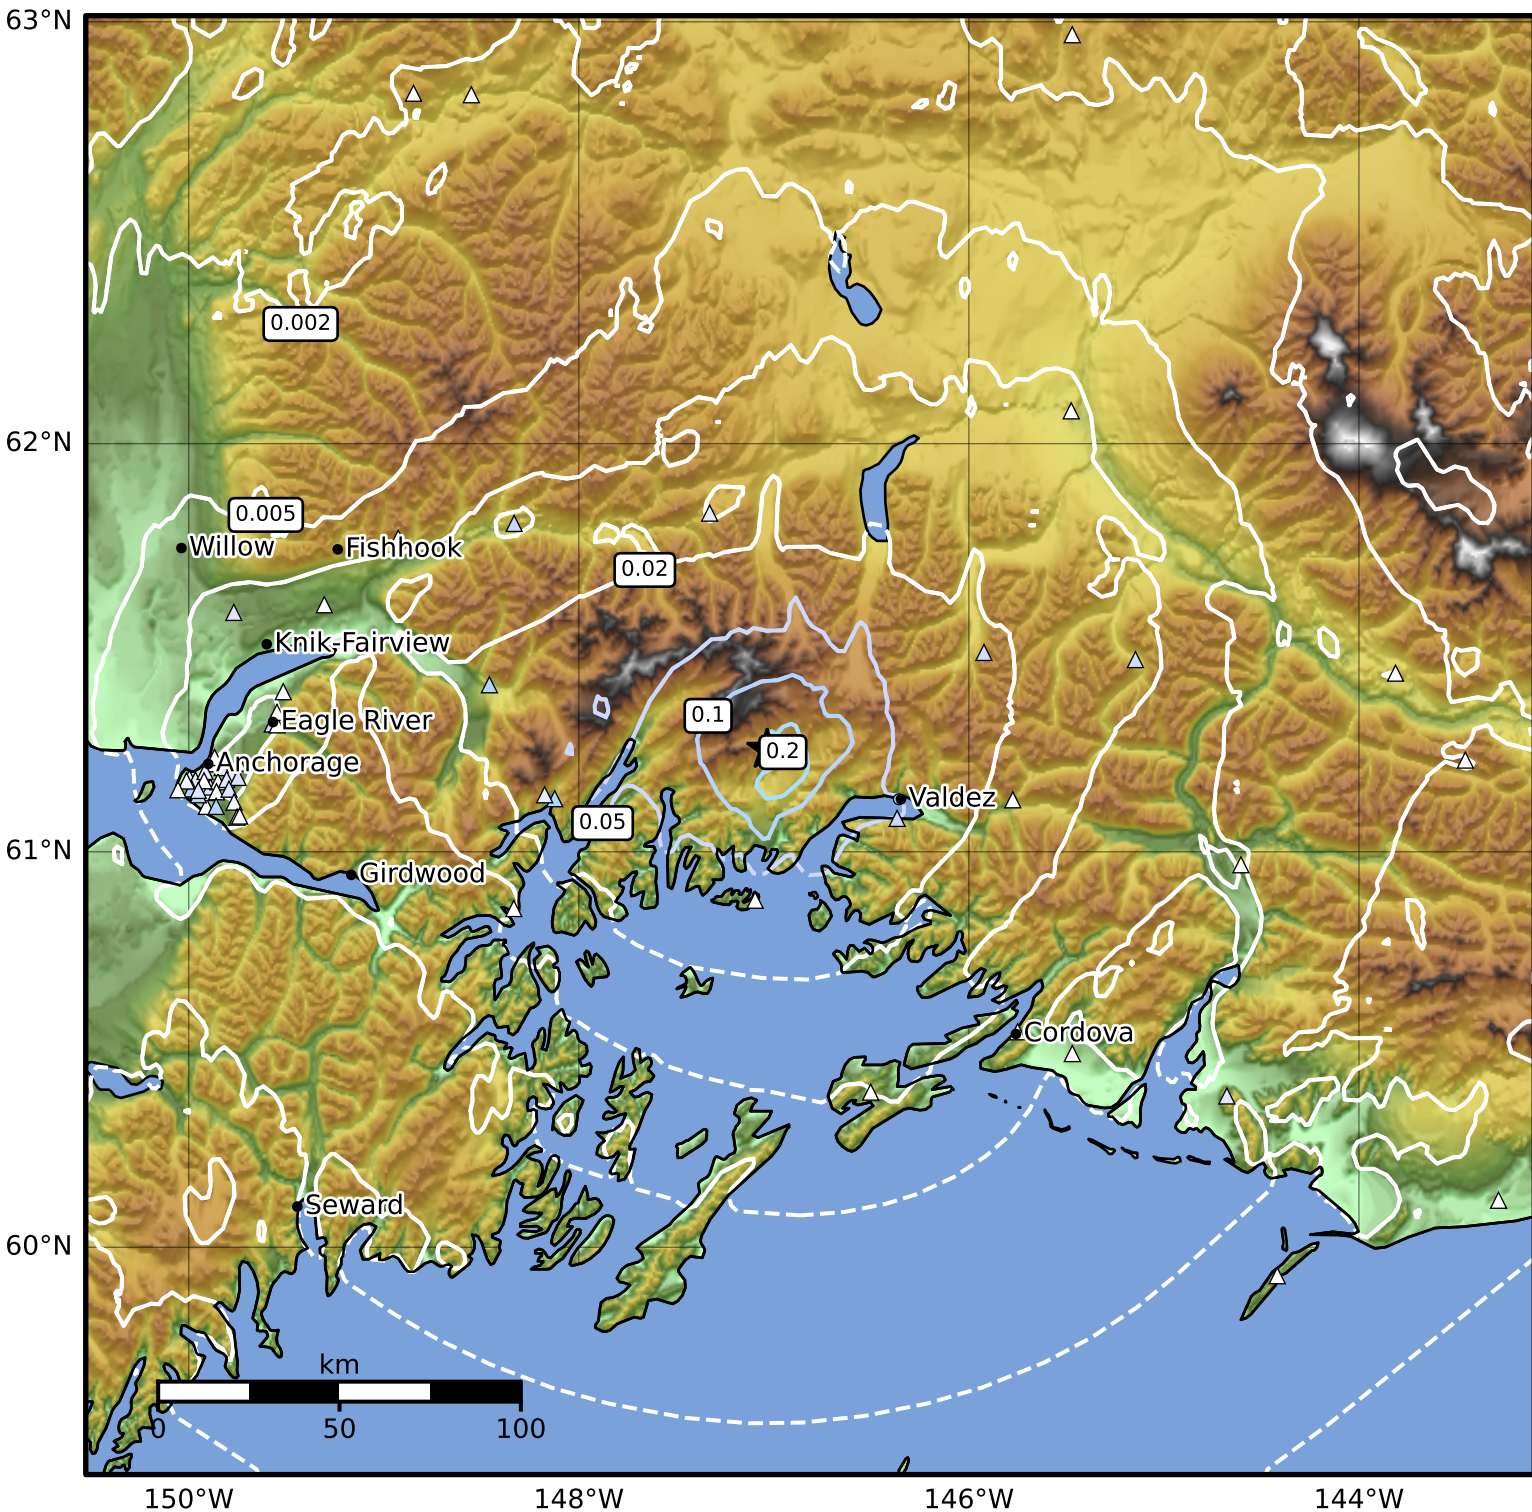

Peak Ground Velocity Map Alaska Earthquake Center  
ShakeMap: 40 km (25 miles) WNW of Valdez  
Aug 22, 2024 02:40:21 UTC M3.8 N61.25 W147.03 Depth: 18.9km ID:ak024asoq1gu

PGV (cm/s)	0.1	0.2	0.5	1	2	5	10	20	50	100	200
------------	-----	-----	-----	---	---	---	----	----	----	-----	-----

Scale based on Worden et al. (2012)

△ Seismic Instrument ○ Reported Intensity

★ Epicenter

Version 2: Processed 2024-08-22T03:06:52Z