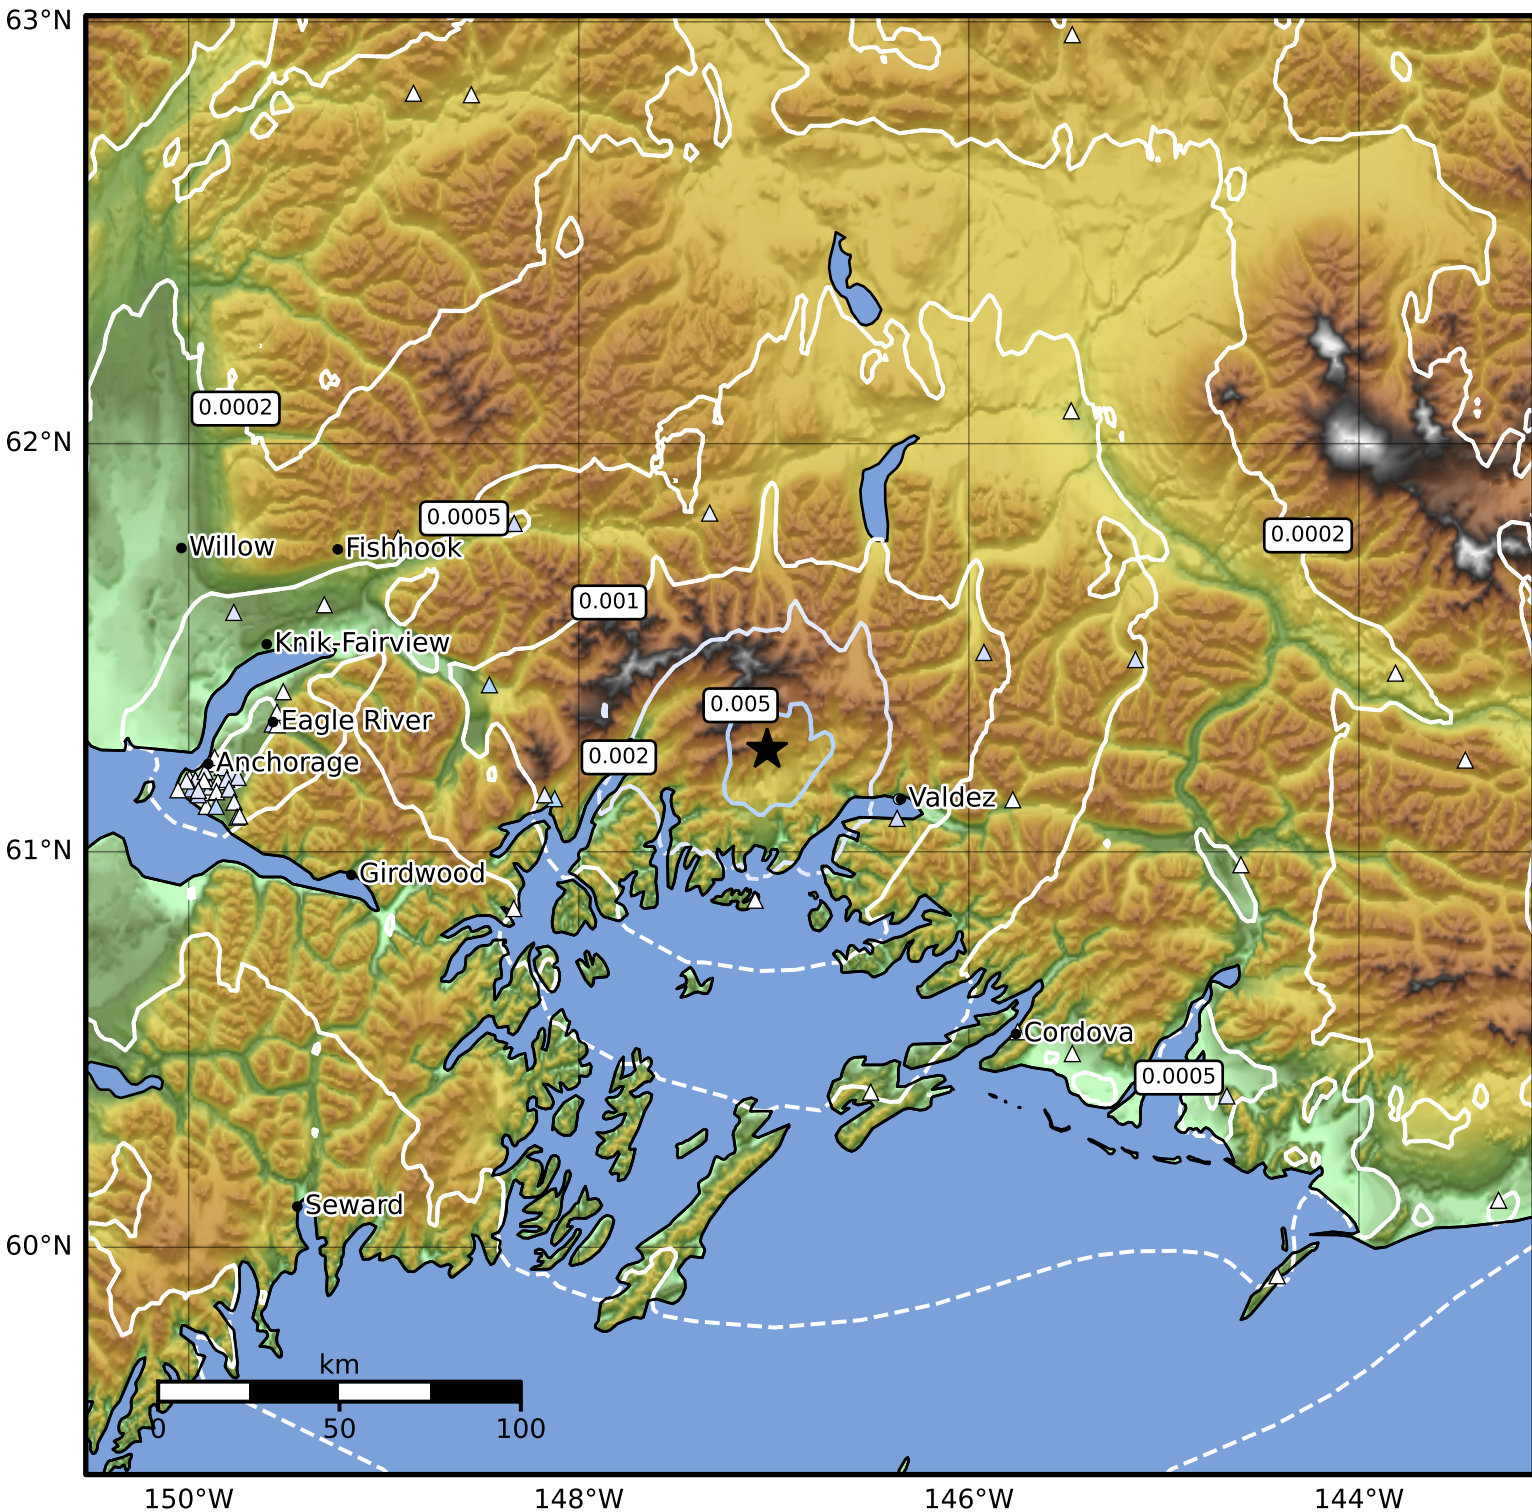

3.0 Second Peak Spectral Acceleration Map Alaska Earthquake Center  
 ShakeMap: 40 km (25 miles) WNW of Valdez  
 Aug 22, 2024 02:40:21 UTC M3.8 N61.25 W147.03 Depth: 18.9km ID:ak024asoq1gu

Scale based on Worden et al. (2012)

Version 2: Processed 2024-08-22T03:06:52Z

△ Seismic Instrument ○ Reported Intensity

★ Epicenter