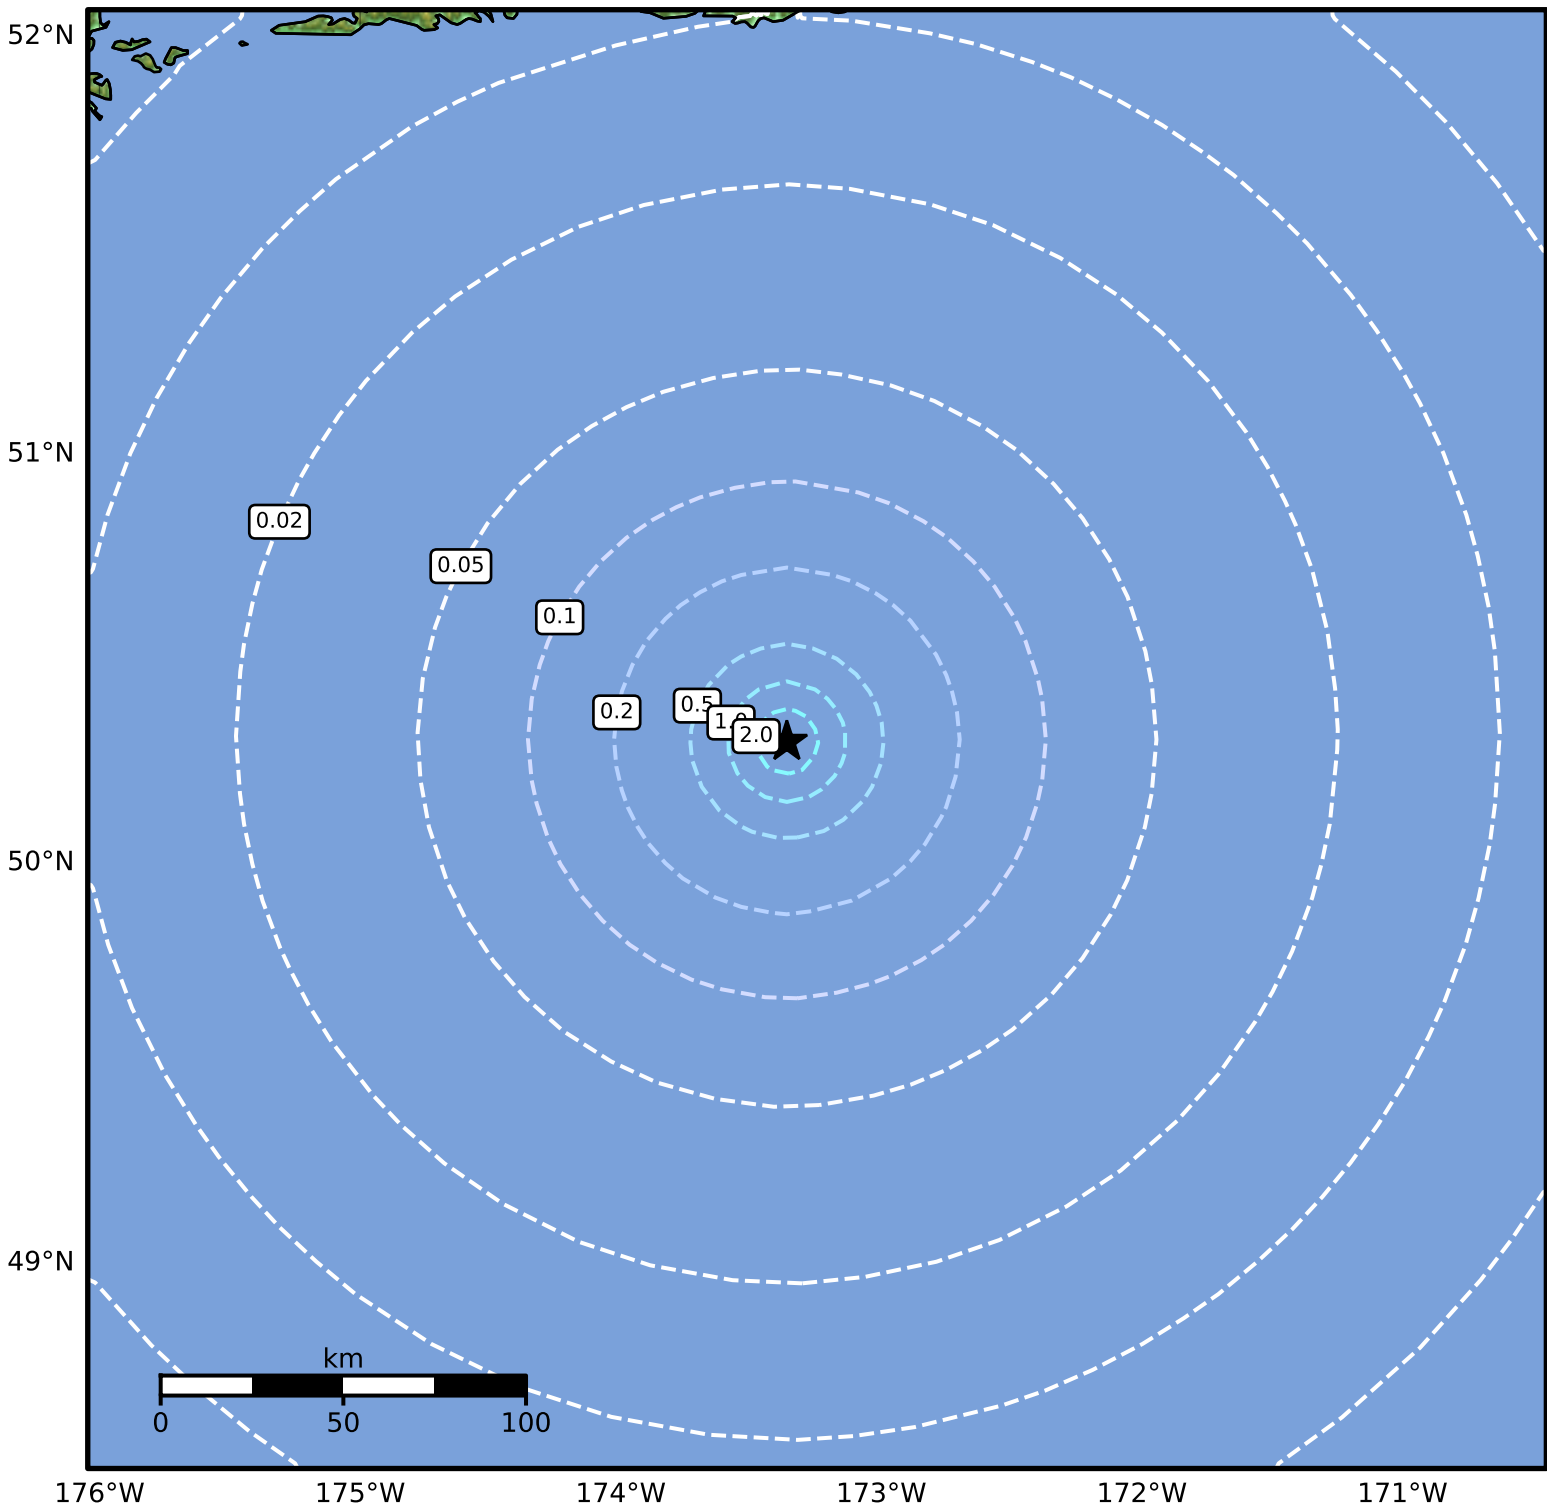

Peak Ground Acceleration Map Alaska Earthquake Center
ShakeMap: 218 km (135 miles) SSE of Atka
Aug 22, 2024 09:52:56 UTC M4.1 N50.30 W173.36 Depth: 6.2km ID:ak024assyud1

PGA (%g)	0.1	0.2	0.5	1	2	5	10	20	50	100	200
----------	-----	-----	-----	---	---	---	----	----	----	-----	-----

Scale based on Worden et al. (2012)

Version 1: Processed 2024-08-22T15:45:02Z

△ Seismic Instrument ○ Reported Intensity

★ Epicenter