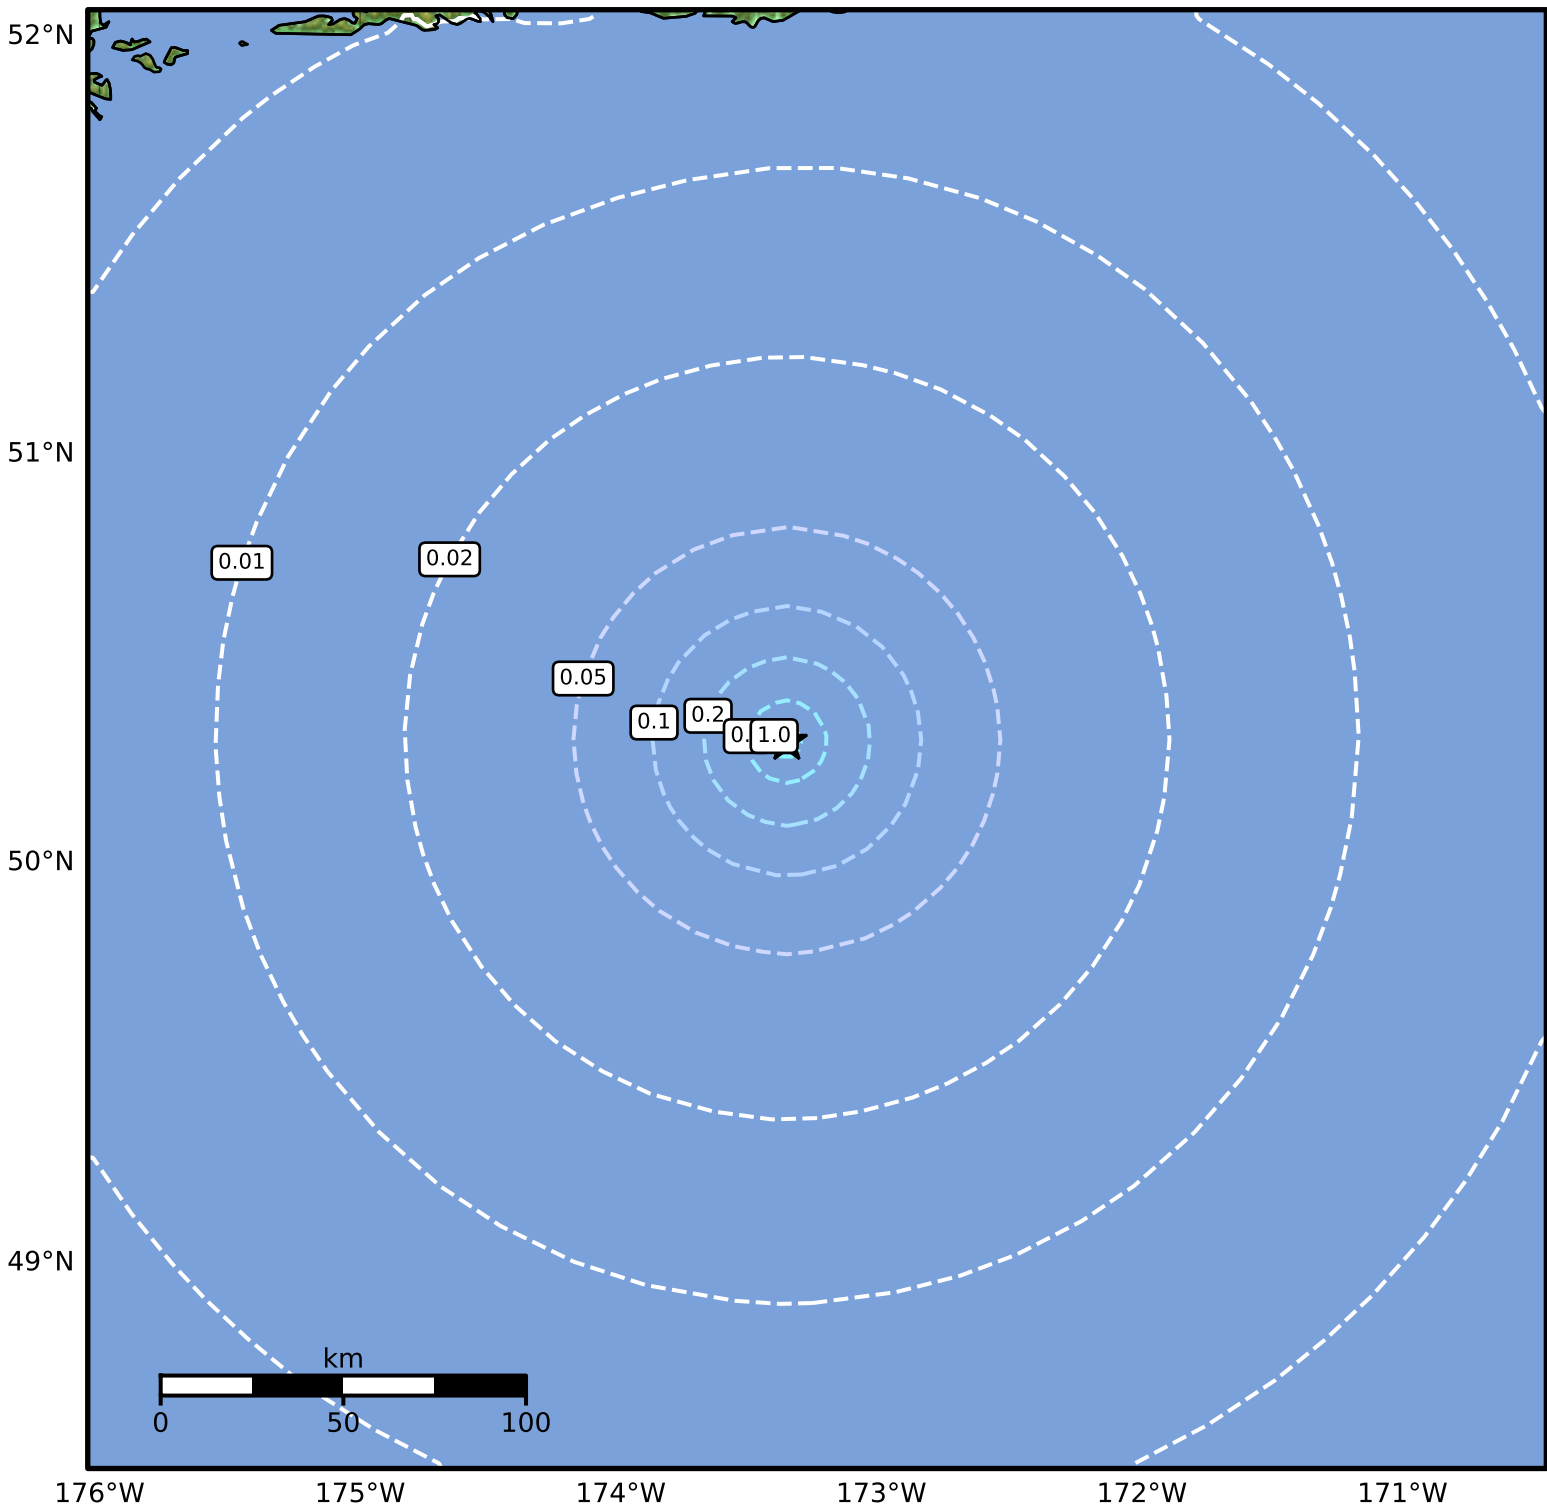

Peak Ground Velocity Map Alaska Earthquake Center
ShakeMap: 218 km (135 miles) SSE of Atka
Aug 22, 2024 09:52:56 UTC M4.1 N50.30 W173.36 Depth: 6.2km ID:ak024assyud1

PGV (cm/s)	0.1	0.2	0.5	1	2	5	10	20	50	100	200
-------------------	------------	------------	------------	----------	----------	----------	-----------	-----------	-----------	------------	------------

Scale based on Worden et al. (2012)

Version 1: Processed 2024-08-22T15:45:02Z

△ Seismic Instrument ○ Reported Intensity

★ Epicenter