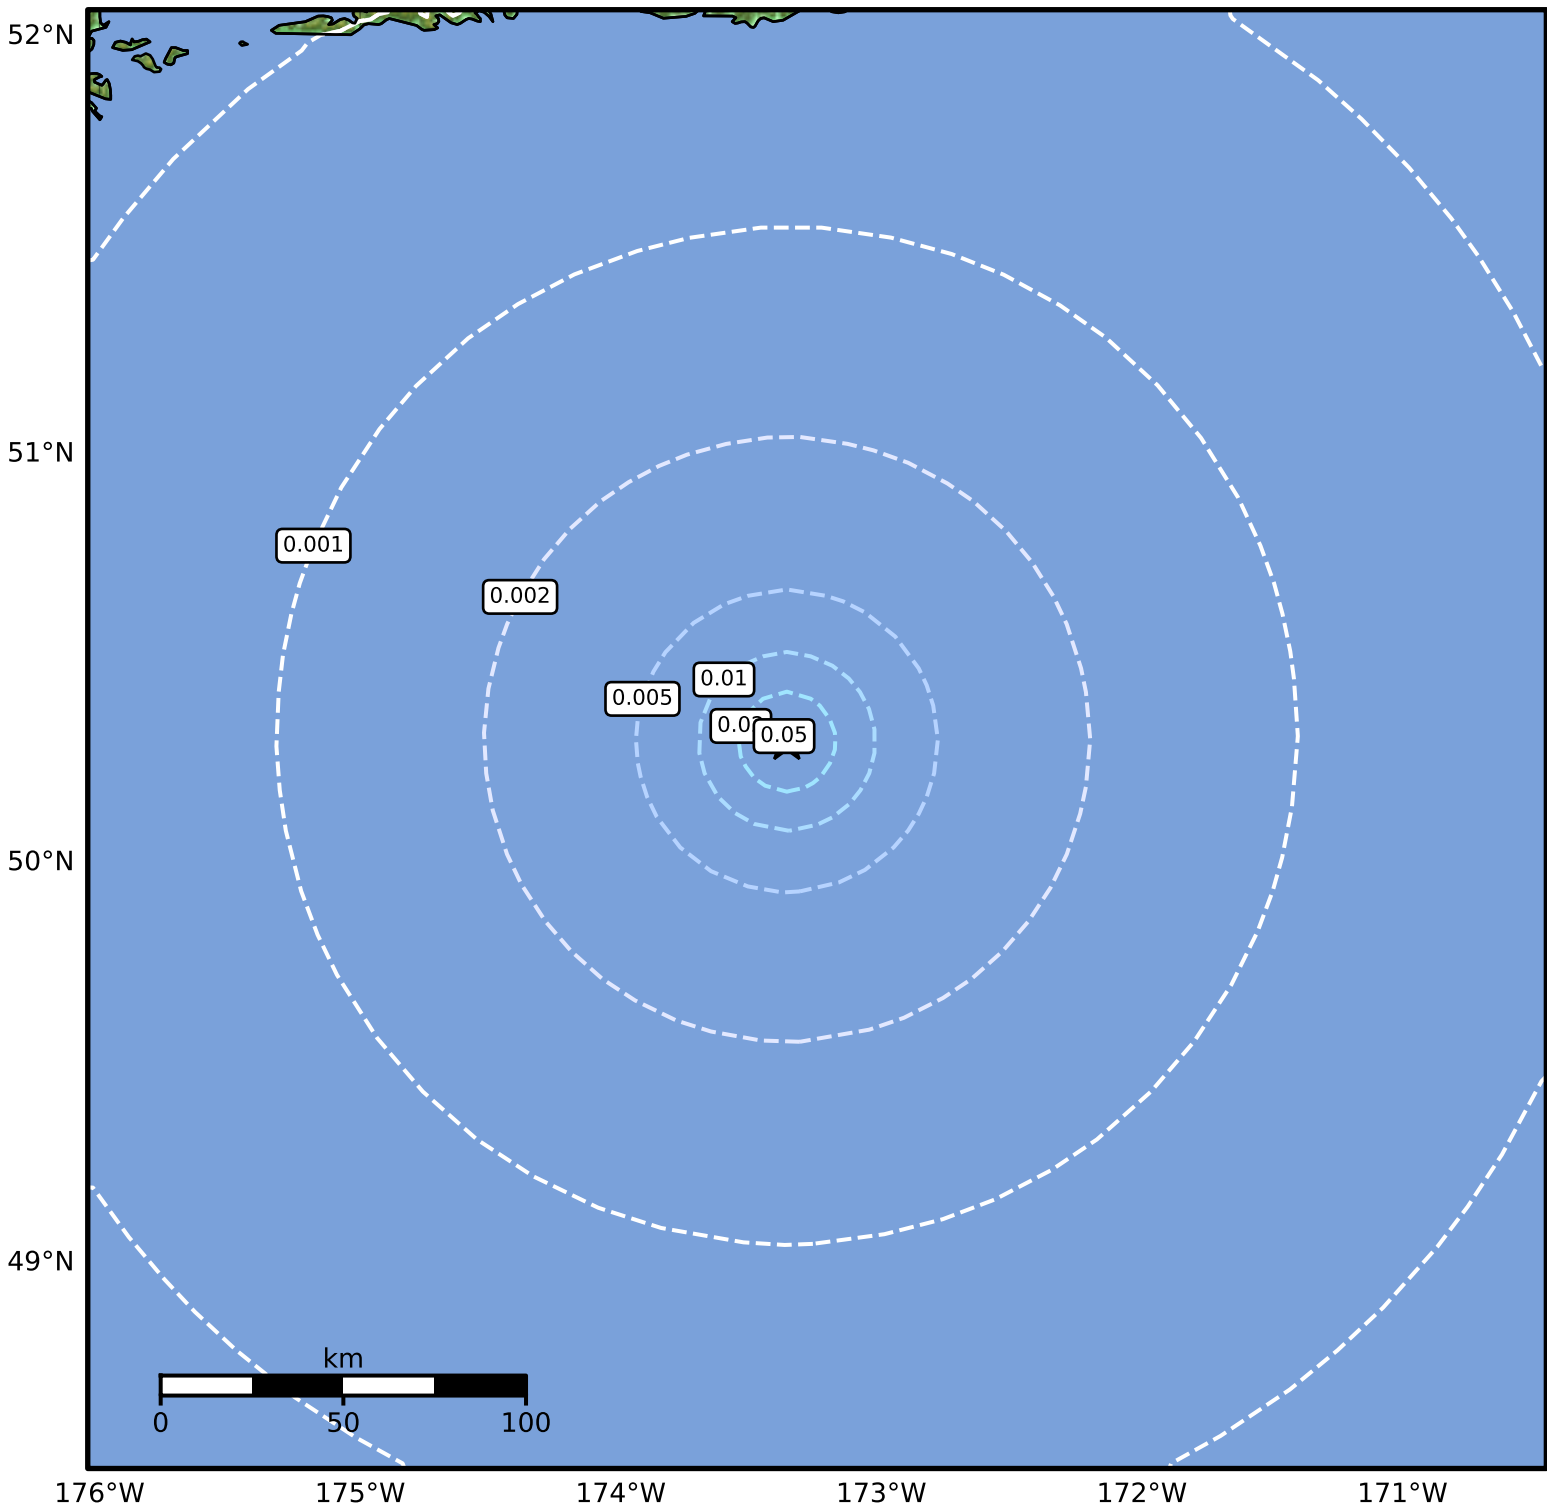

3.0 Second Peak Spectral Acceleration Map Alaska Earthquake Center  
 ShakeMap: 218 km (135 miles) SSE of Atka  
 Aug 22, 2024 09:52:56 UTC M4.1 N50.30 W173.36 Depth: 6.2km ID:ak024assyud1

SA(3.0) (%g)	0.1	0.2	0.5	1	2	5	10	20	50

Scale based on Worden et al. (2012)

Version 1: Processed 2024-08-22T15:45:02Z

△ Seismic Instrument ○ Reported Intensity

★ Epicenter