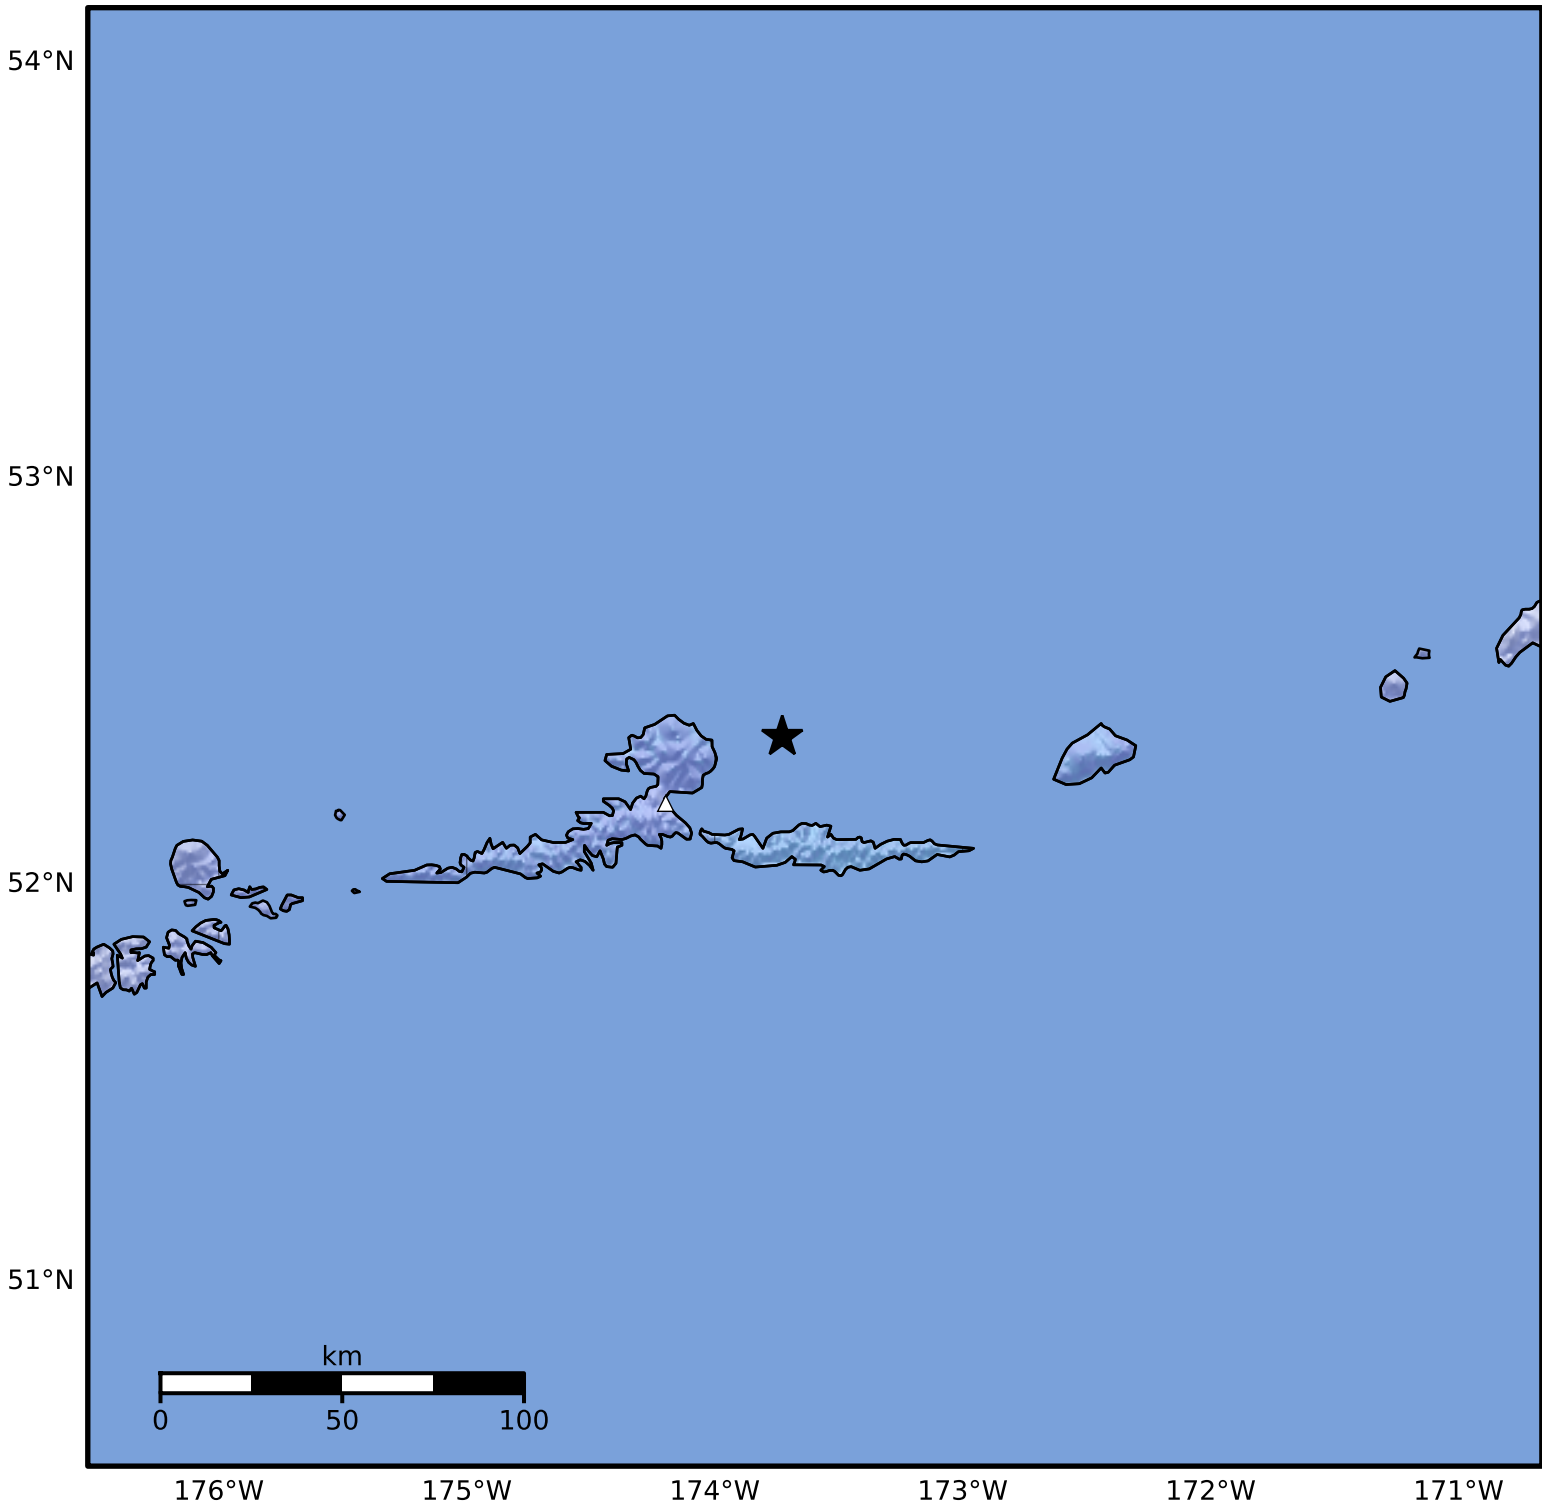

Macroseismic Intensity Map Alaska Earthquake Center
 ShakeMap: 38 km (24 miles) ENE of Atka
 Aug 23, 2024 21:08:38 UTC M3.8 N52.37 W173.73 Depth: 139.6km ID:ak024aundt05

SHAKING	Not felt	Weak	Light	Moderate	Strong	Very strong	Severe	Violent	Extreme
DAMAGE	None	None	None	Very light	Light	Moderate	Moderate/heavy	Heavy	Very heavy
PGA(%g)	<0.0464	0.297	2.76	6.2	11.5	21.5	40.1	74.7	>139
PGV(cm/s)	<0.0215	0.135	1.41	4.65	9.64	20	41.4	85.8	>178
INTENSITY	I	II-III	IV	V	VI	VII	VIII	IX	X+

Scale based on Worden et al. (2012)

Version 2: Processed 2024-08-24T05:19:29Z

△ Seismic Instrument ○ Reported Intensity

★ Epicenter