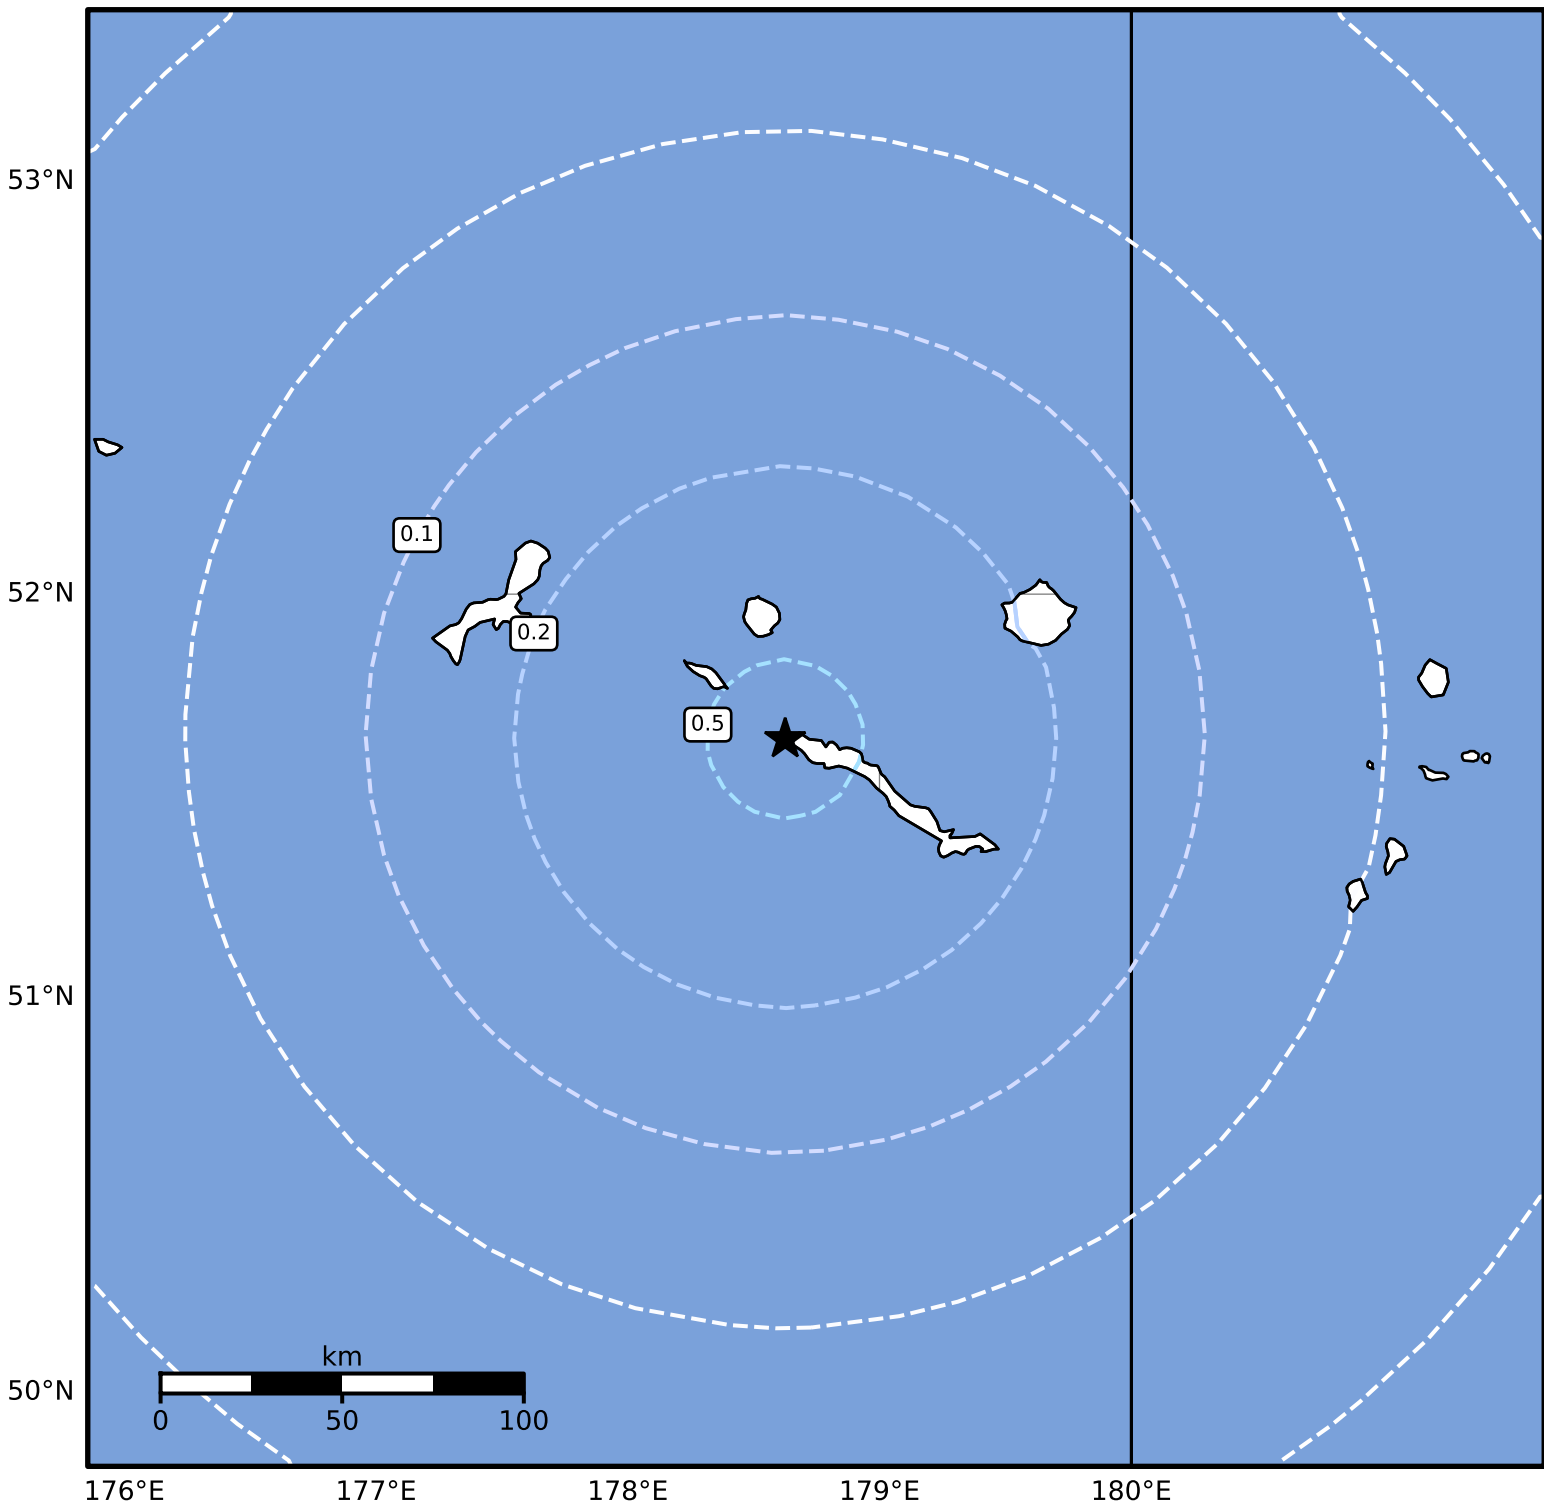

Peak Ground Acceleration Map Alaska Earthquake Center
 ShakeMap: 29 km (18 miles) WNW of Amchitka
 Aug 25, 2024 06:42:58 UTC M3.8 N51.64 E178.63 Depth: 56.7km ID:ak024axpqbts

PGA (%g)	0.1	0.2	0.5	1	2	5	10	20	50	100	200
----------	-----	-----	-----	---	---	---	----	----	----	-----	-----

Scale based on Worden et al. (2012)

Version 2: Processed 2024-08-25T16:02:56Z

△ Seismic Instrument ○ Reported Intensity

★ Epicenter