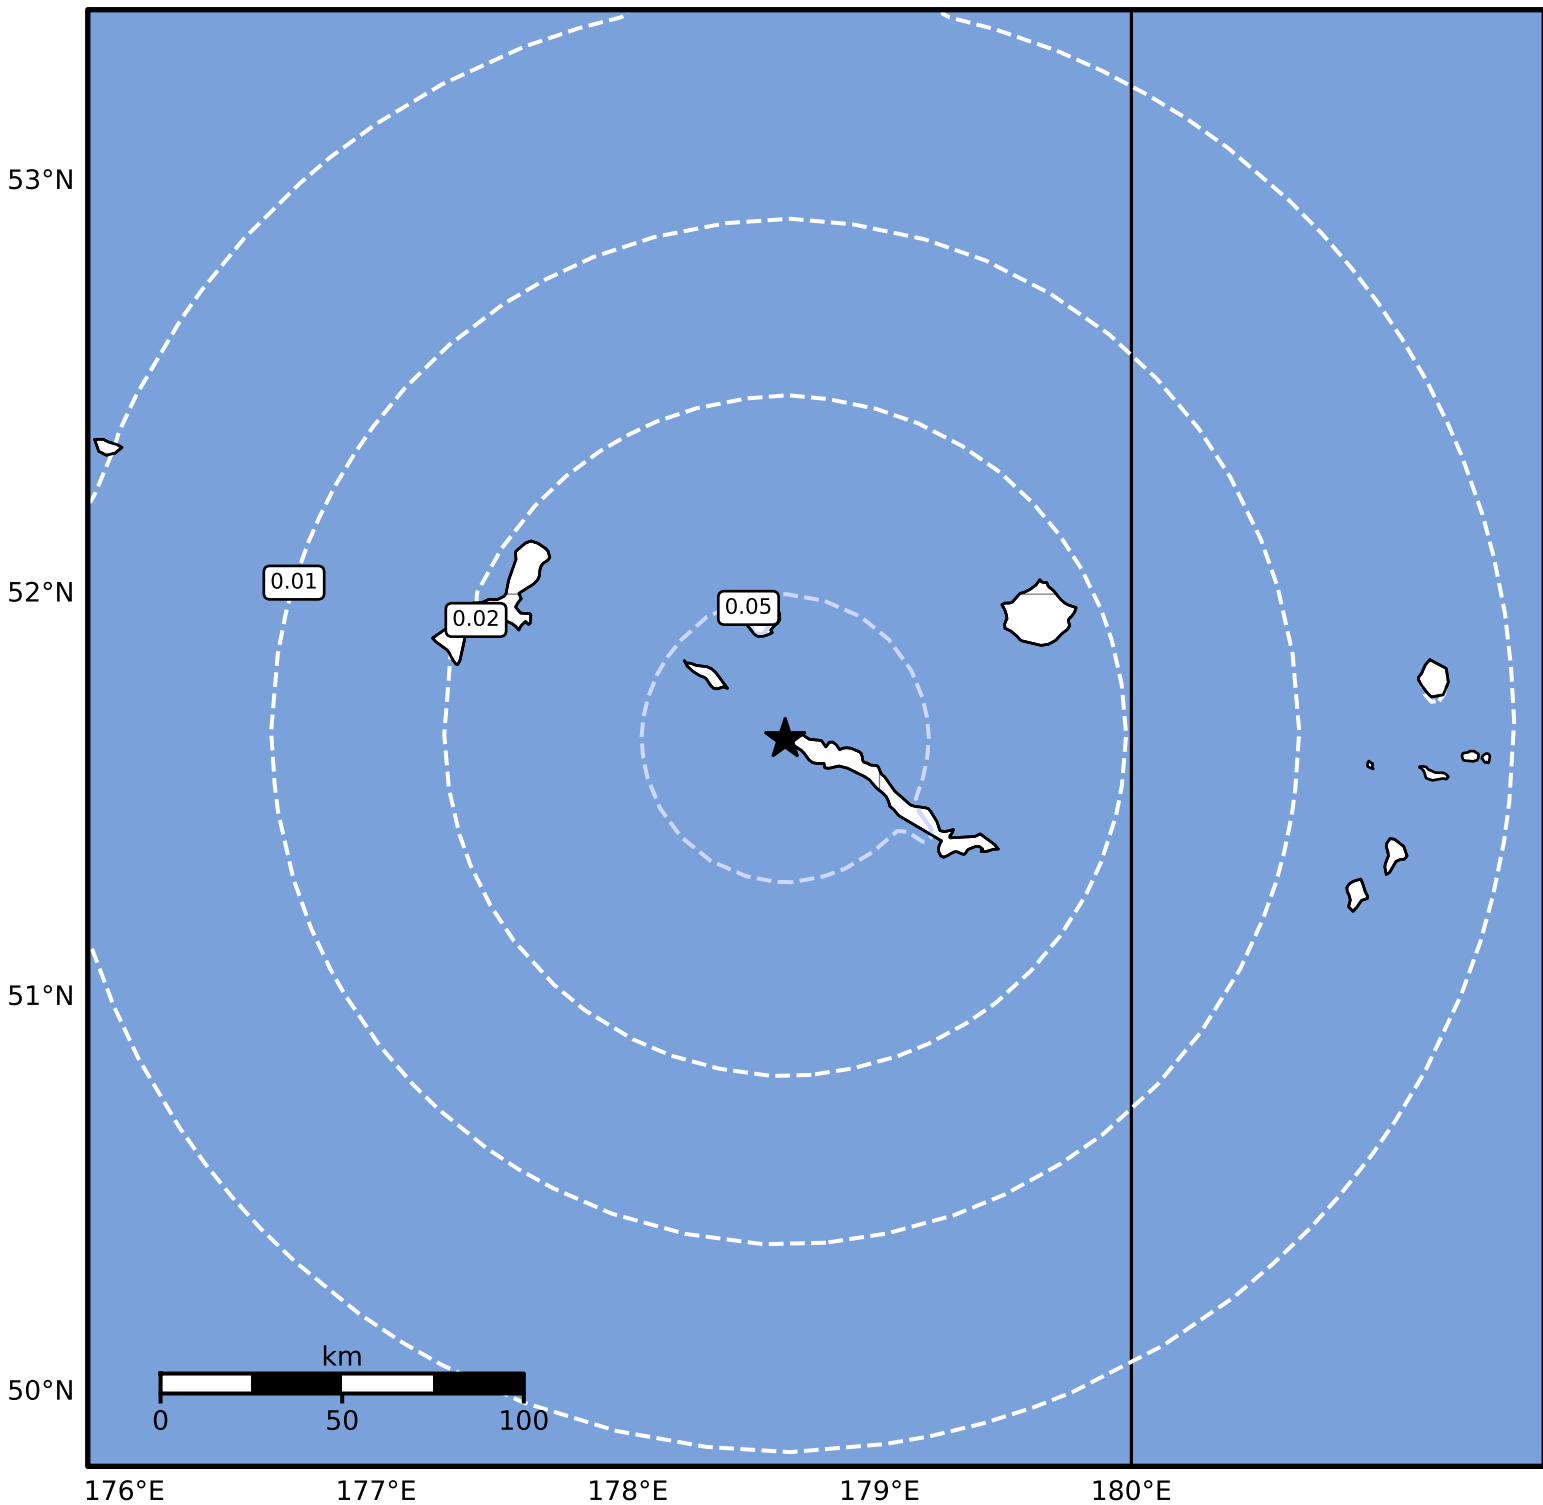

Peak Ground Velocity Map Alaska Earthquake Center
ShakeMap: 29 km (18 miles) WNW of Amchitka
Aug 25, 2024 06:42:58 UTC M3.8 N51.64 E178.63 Depth: 56.7km ID:ak024axpqbts

Scale based on Worden et al. (2012)

Version 2: Processed 2024-08-25T16:02:56Z

△ Seismic Instrument ○ Reported Intensity

★ Epicenter