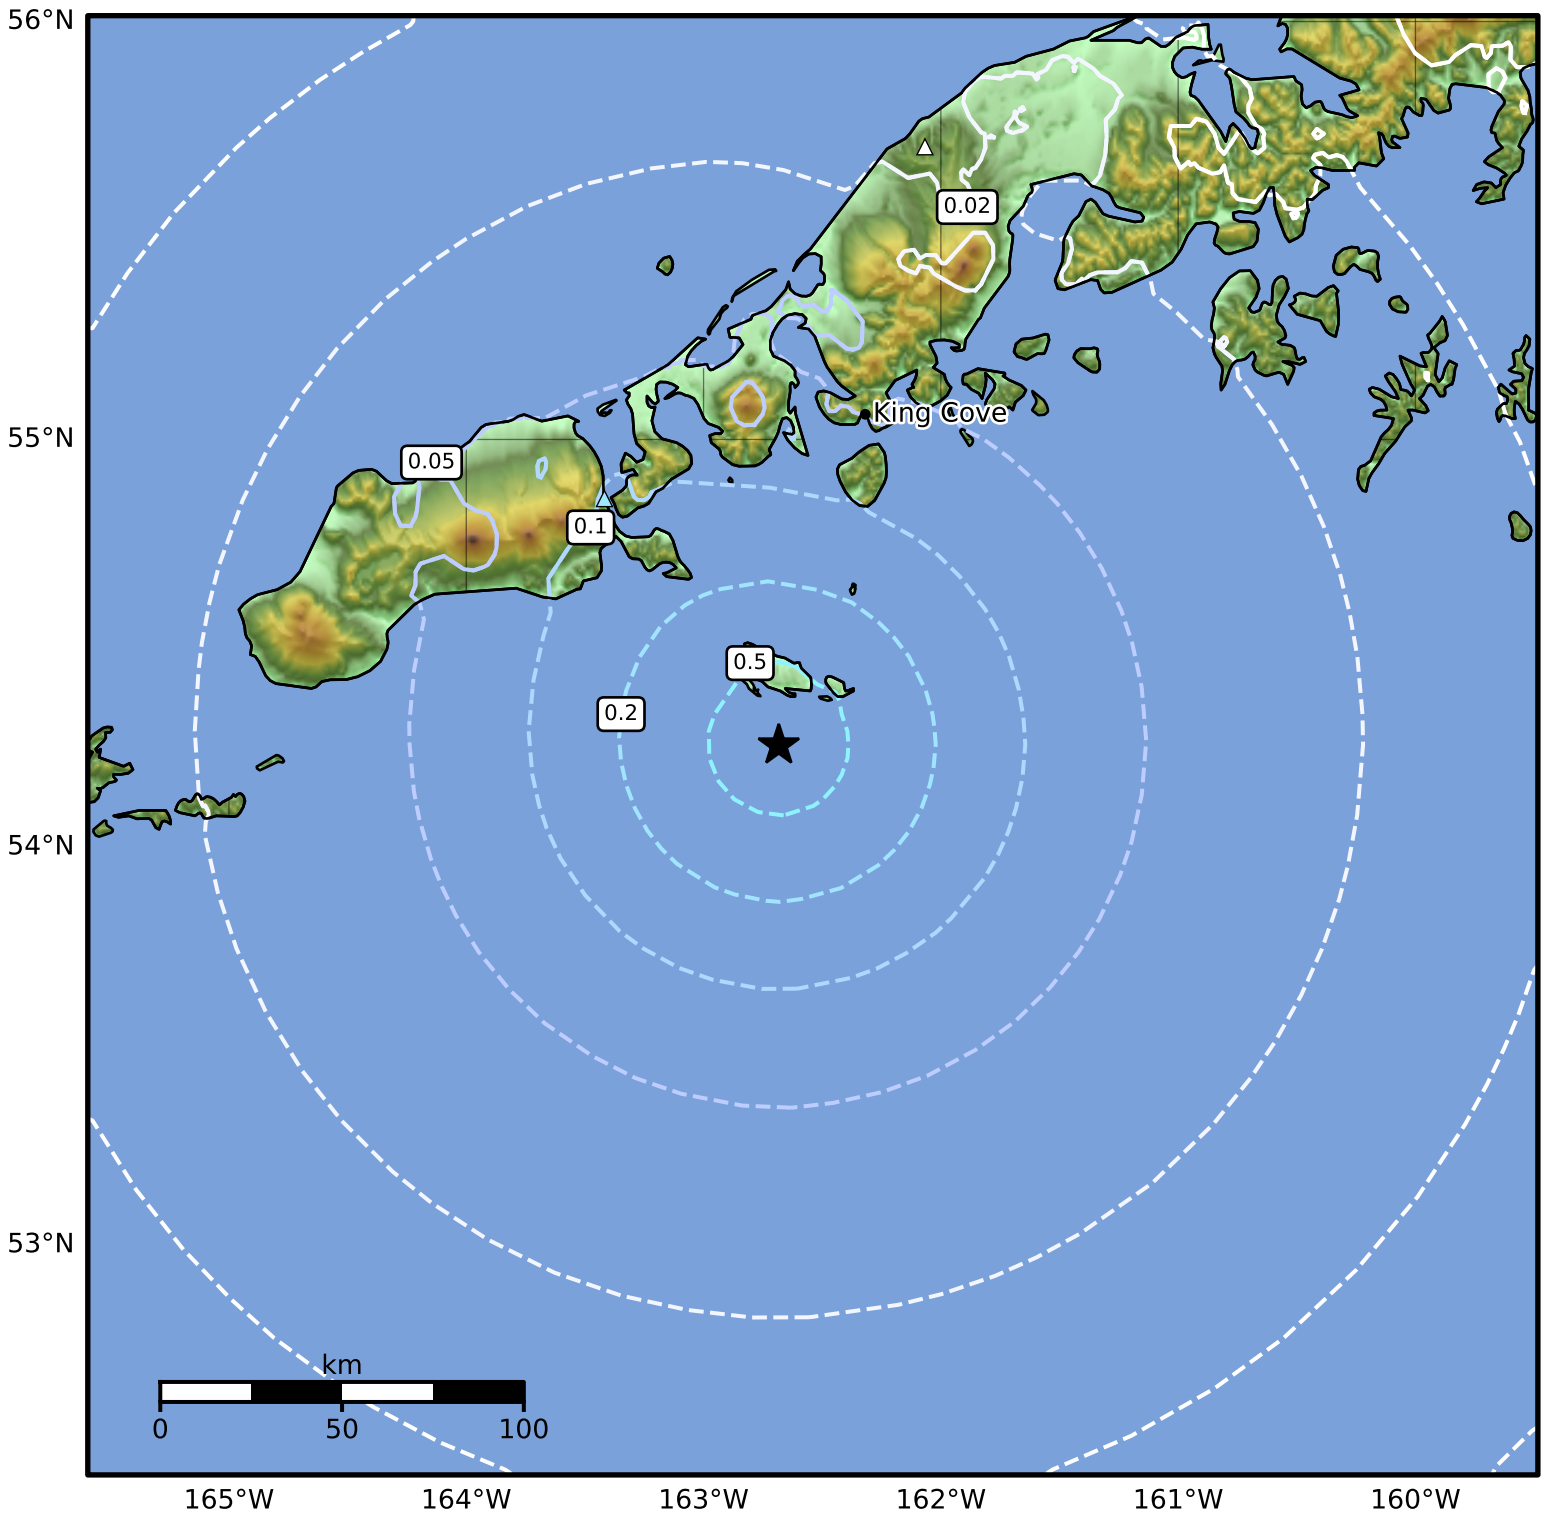

1.0 Second Peak Spectral Acceleration Map Alaska Earthquake Center  
 ShakeMap: 81 km (50 miles) SE of False Pass  
 Aug 27, 2024 22:12:00 UTC M4.6 N54.25 W162.68 Depth: 17.2km ID:ak024b1a5ekk

SA(1.0) (%g)	0.1	0.2	0.5	1	2	5	10	20	50	100	200
--------------	-----	-----	-----	---	---	---	----	----	----	-----	-----

Scale based on Worden et al. (2012)

Version 2: Processed 2024-08-27T23:48:56Z

△ Seismic Instrument ○ Reported Intensity

★ Epicenter