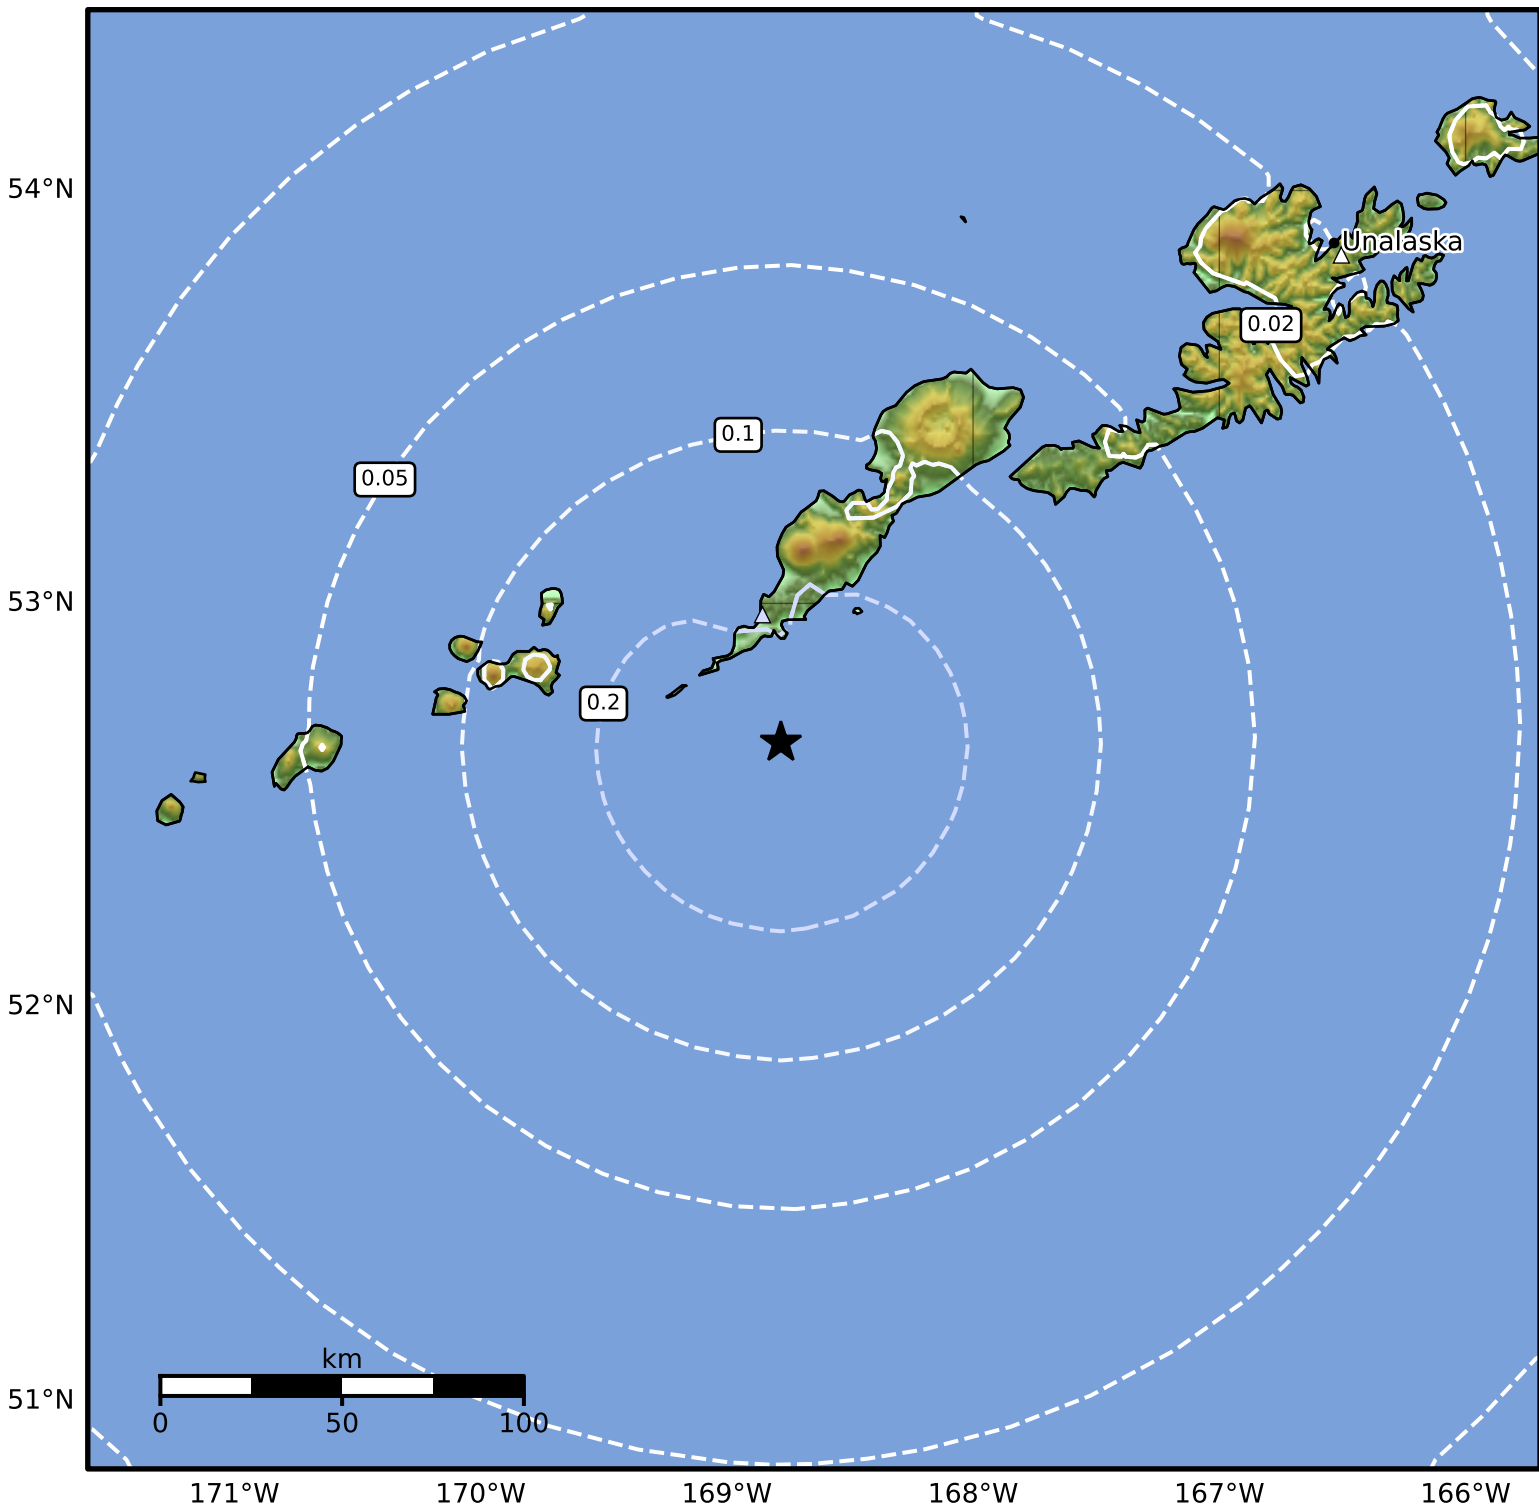

0.3 Second Peak Spectral Acceleration Map Alaska Earthquake Center  
 ShakeMap: 32 km (20 miles) S of Nikolski  
 Aug 30, 2024 18:21:57 UTC M4.0 N52.66 W168.78 Depth: 48.4km ID:ak024b66fres

SA(0.3) (%g)	0.1	0.2	0.5	1	2	5	10	20	50	100	200
--------------	-----	-----	-----	---	---	---	----	----	----	-----	-----

Scale based on Worden et al. (2012)

Version 2: Processed 2024-08-30T19:50:16Z

△ Seismic Instrument ○ Reported Intensity

★ Epicenter