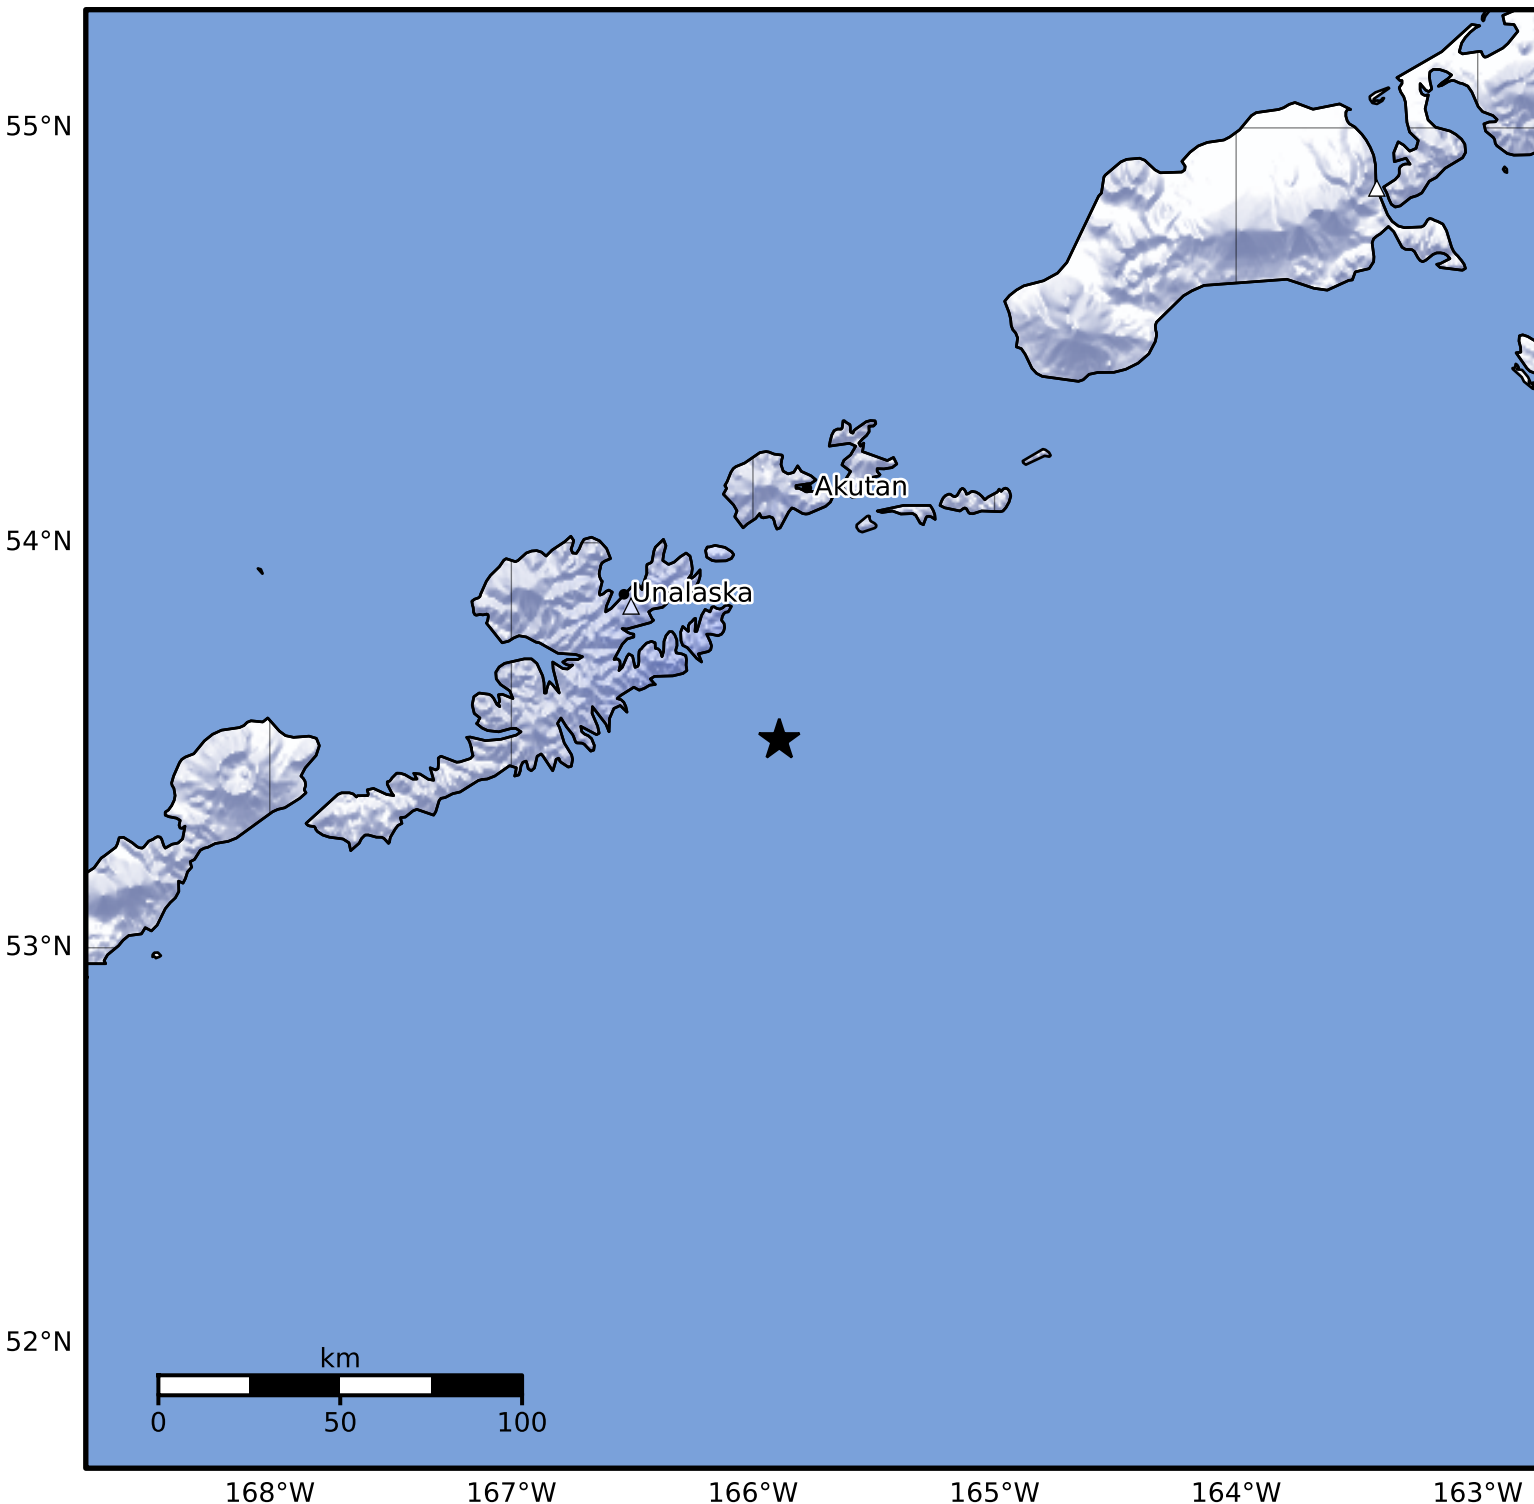

Macroseismic Intensity Map Alaska Earthquake Center
 ShakeMap: 58 km (36 miles) SE of Unalaska
 Aug 31, 2024 00:41:54 UTC M3.5 N53.52 W165.89 Depth: 37.7km ID:ak024b7jdl49

SHAKING	Not felt	Weak	Light	Moderate	Strong	Very strong	Severe	Violent	Extreme
DAMAGE	None	None	None	Very light	Light	Moderate	Moderate/heavy	Heavy	Very heavy
PGA(%g)	<0.0464	0.297	2.76	6.2	11.5	21.5	40.1	74.7	>139
PGV(cm/s)	<0.0215	0.135	1.41	4.65	9.64	20	41.4	85.8	>178
INTENSITY	I	II-III	IV	V	VI	VII	VIII	IX	X+

Scale based on Worden et al. (2012)

Version 1: Processed 2024-08-31T01:37:37Z

△ Seismic Instrument ○ Reported Intensity

★ Epicenter