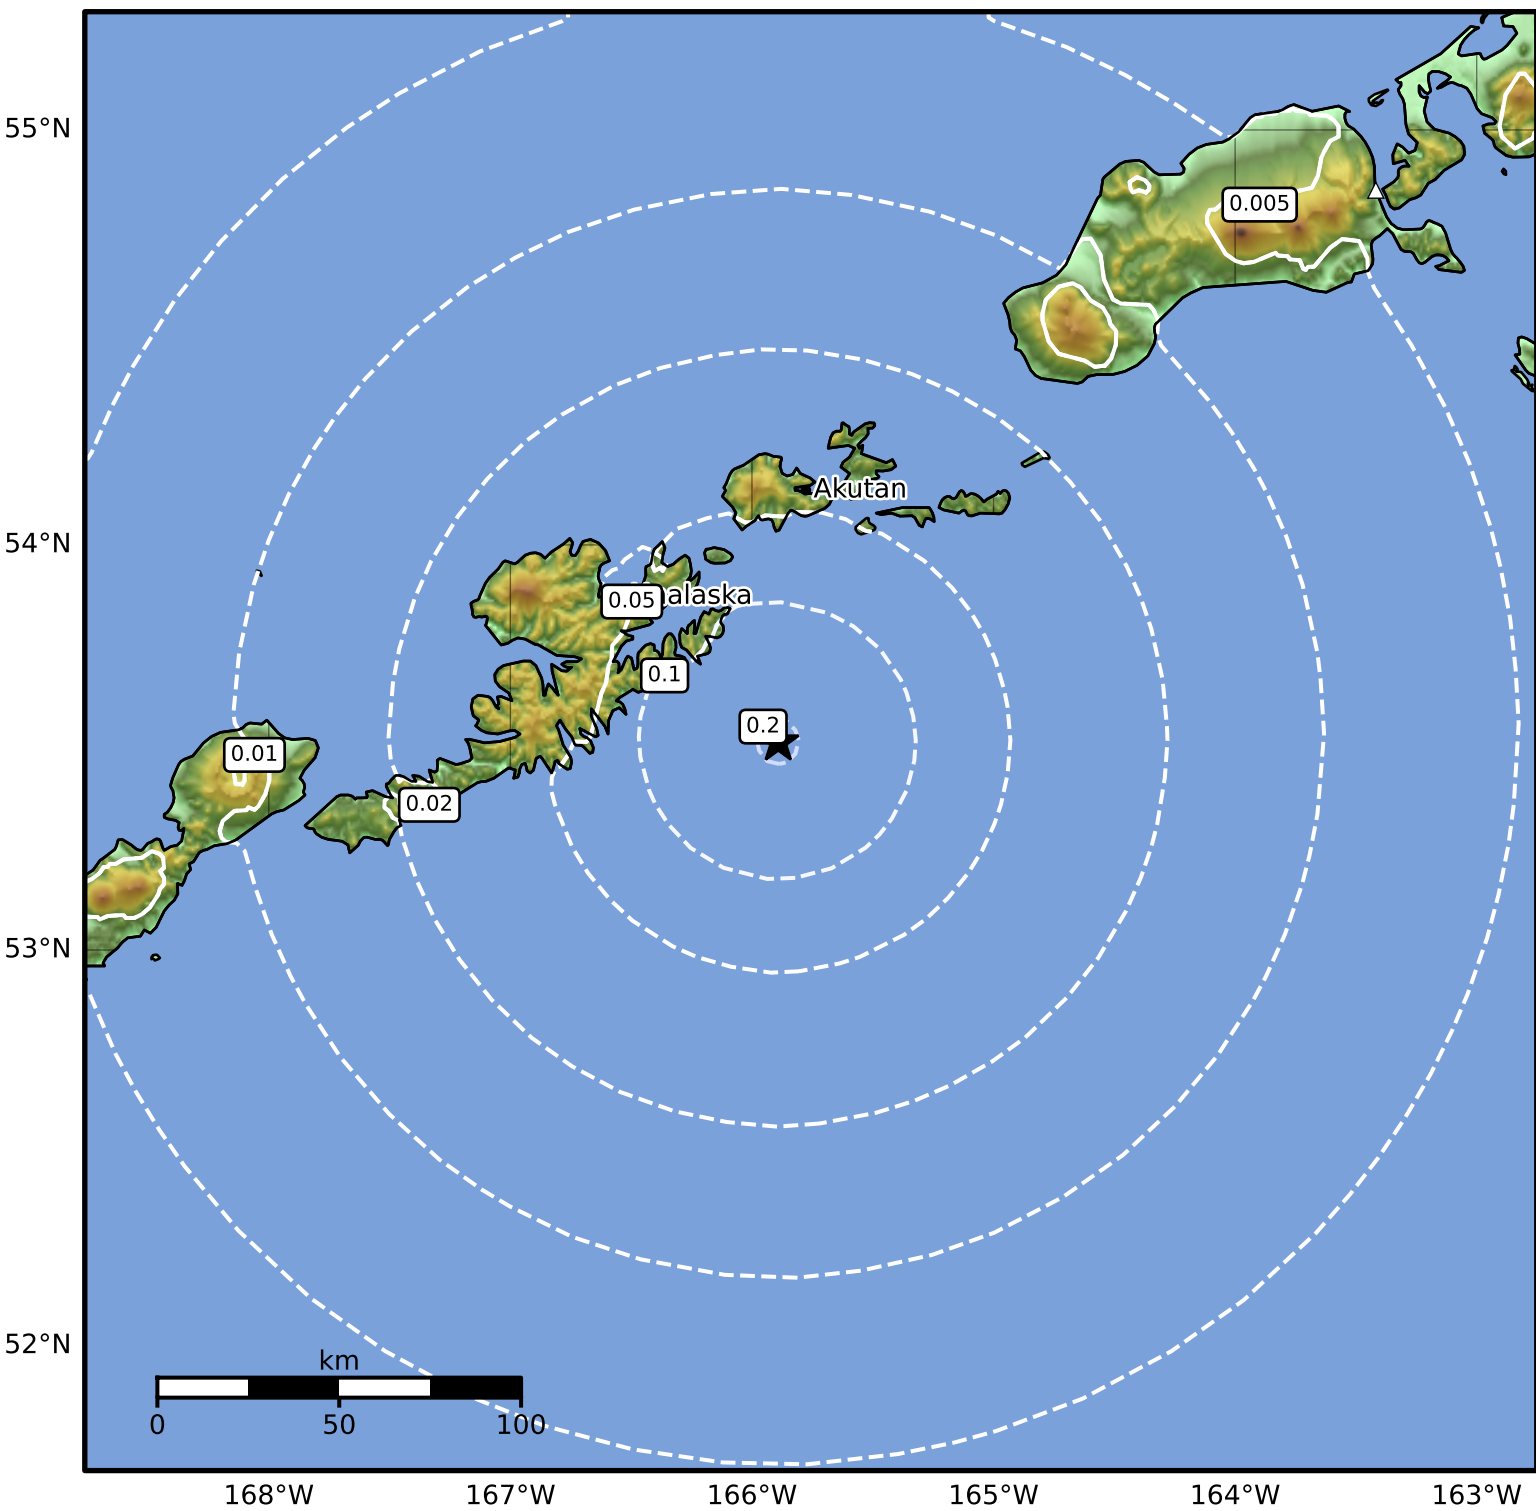

0.3 Second Peak Spectral Acceleration Map Alaska Earthquake Center
 ShakeMap: 58 km (36 miles) SE of Unalaska
 Aug 31, 2024 00:41:54 UTC M3.5 N53.52 W165.89 Depth: 37.7km ID:ak024b7jdl49

SA(0.3) (%g)	0.1	0.2	0.5	1	2	5	10	20	50	100	200
---------------------	------------	------------	------------	----------	----------	----------	-----------	-----------	-----------	------------	------------

Scale based on Worden et al. (2012)

Version 1: Processed 2024-08-31T01:37:37Z

△ Seismic Instrument ○ Reported Intensity ★ Epicenter