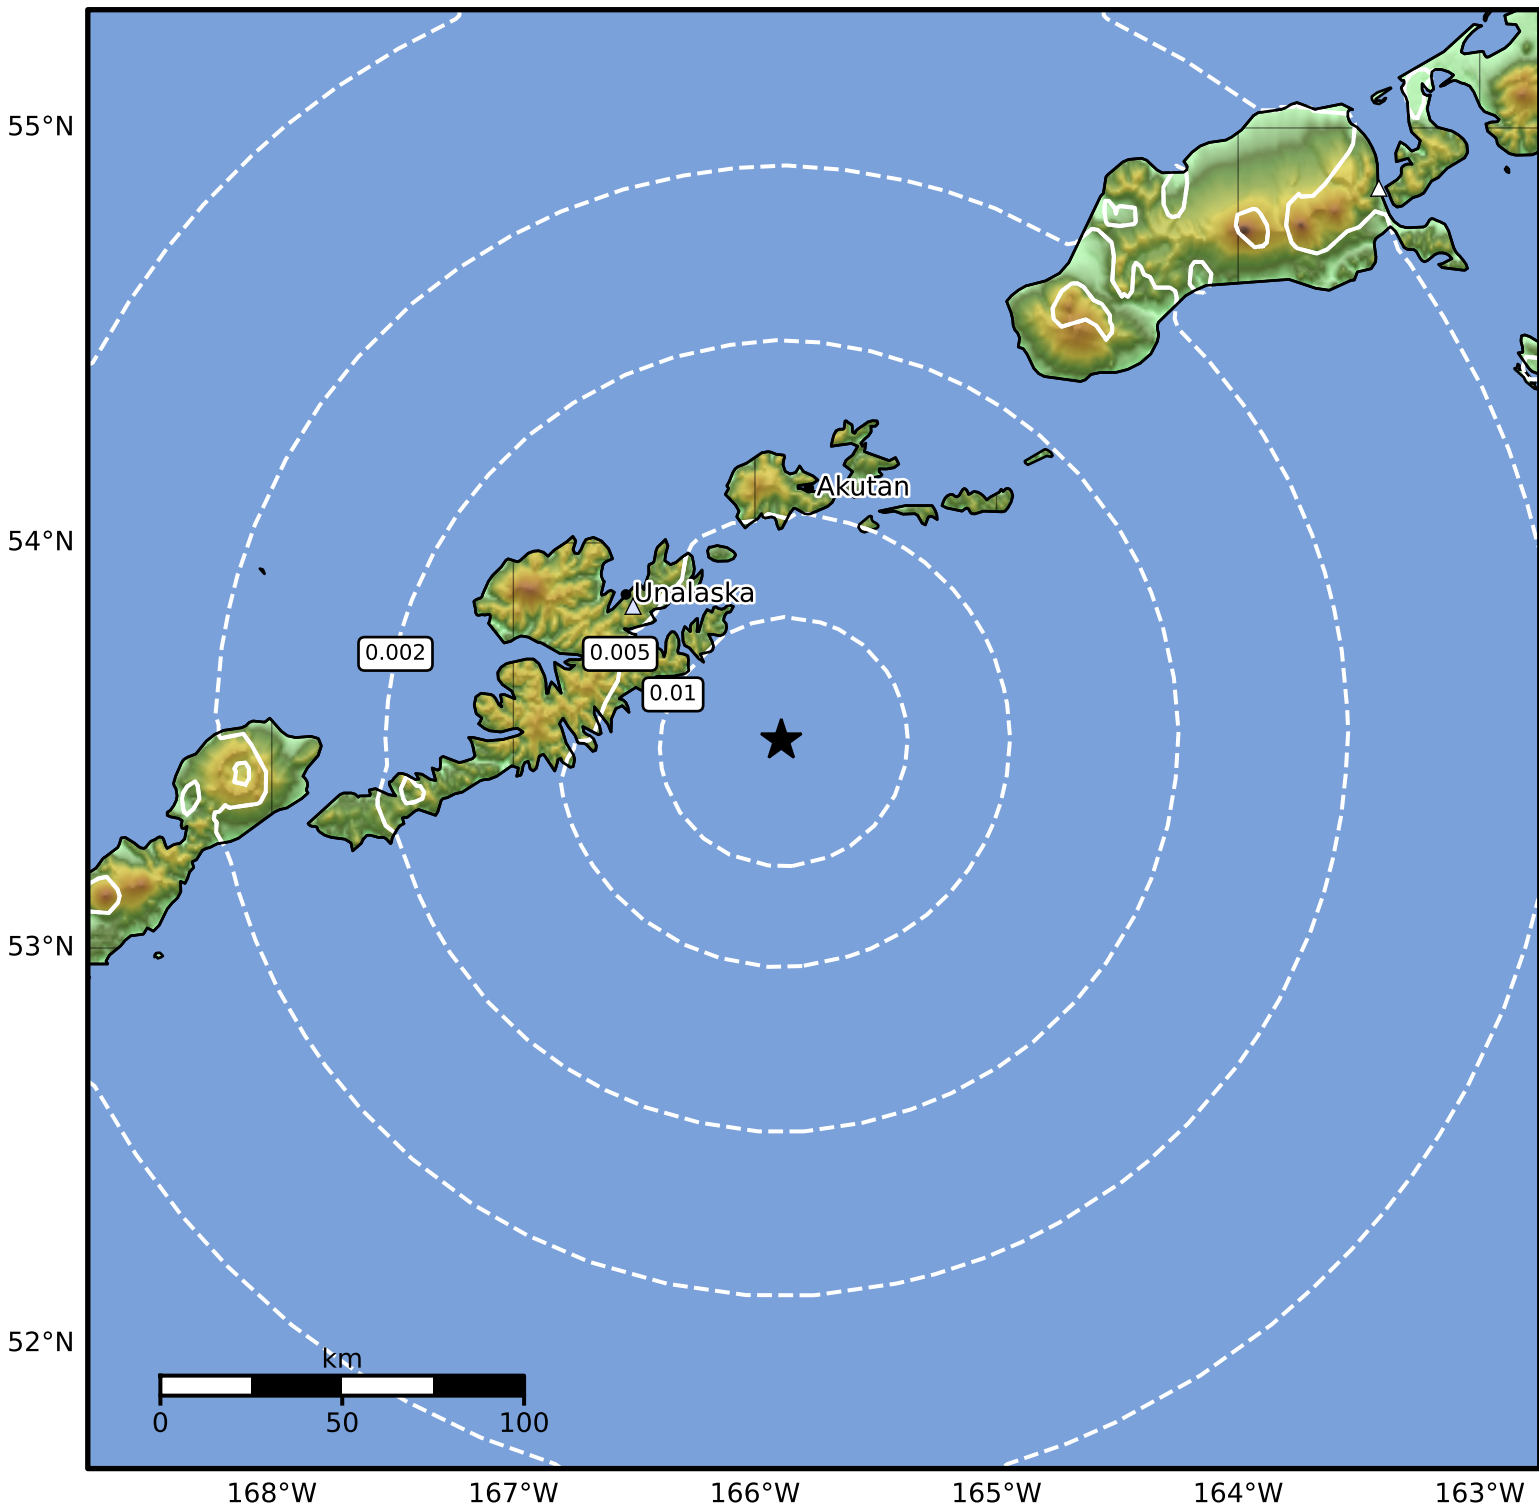

1.0 Second Peak Spectral Acceleration Map Alaska Earthquake Center  
ShakeMap: 58 km (36 miles) SE of Unalaska  
Aug 31, 2024 00:41:54 UTC M3.5 N53.52 W165.89 Depth: 37.7km ID:ak024b7jdl49

SA(1.0) (%g)	0.1	0.2	0.5	1	2	5	10	20	50	100	200
--------------	-----	-----	-----	---	---	---	----	----	----	-----	-----

Scale based on Worden et al. (2012)

Version 1: Processed 2024-08-31T01:37:37Z

△ Seismic Instrument ○ Reported Intensity

★ Epicenter