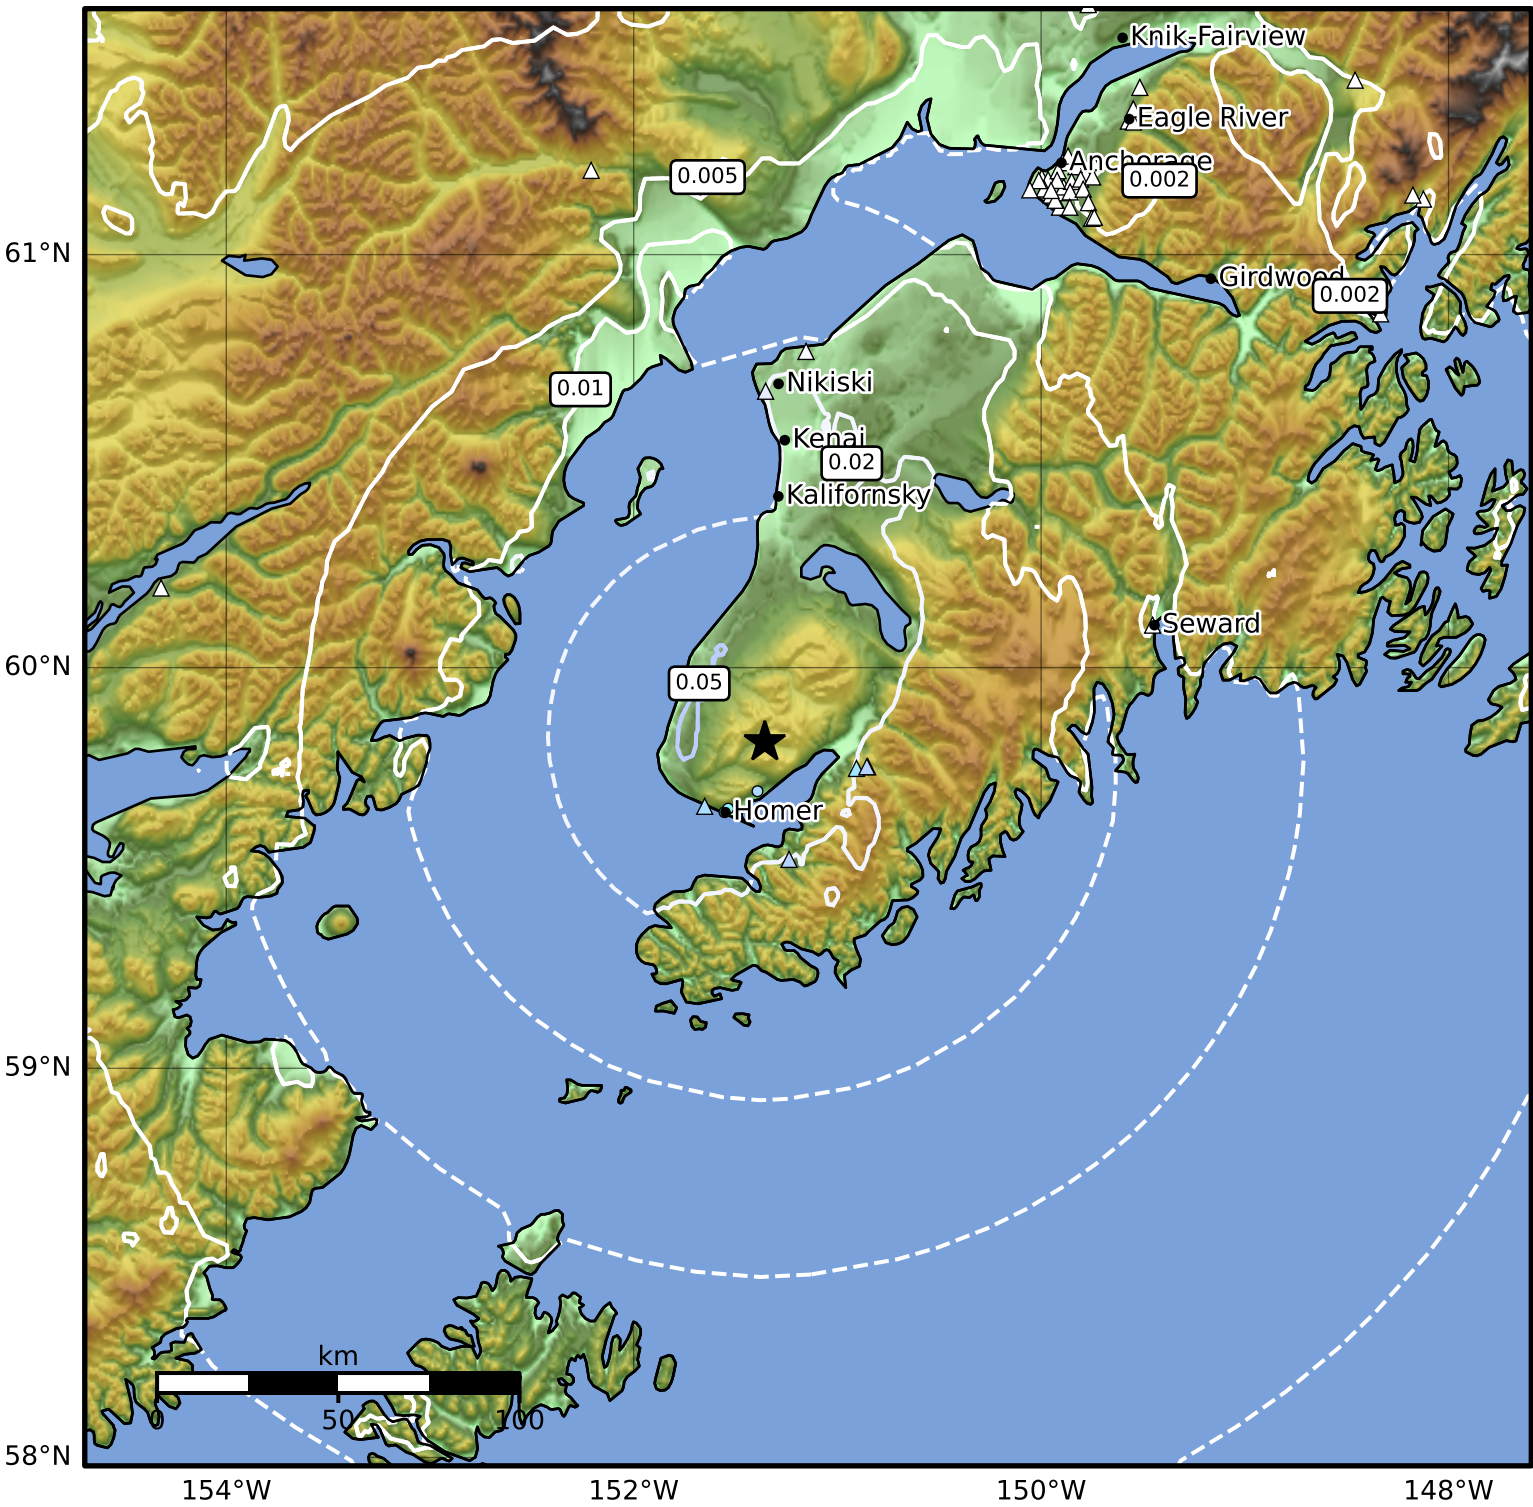

1.0 Second Peak Spectral Acceleration Map Alaska Earthquake Center
 ShakeMap: 22 km (14 miles) NNE of Homer
 Aug 31, 2024 07:49:06 UTC M3.7 N59.82 W151.36 Depth: 49.3km ID:ak024b7nl895

SA(1.0) (%g)	0.1	0.2	0.5	1	2	5	10	20	50	100	200
--------------	-----	-----	-----	---	---	---	----	----	----	-----	-----

Scale based on Worden et al. (2012)

Version 2: Processed 2024-08-31T08:07:24Z

△ Seismic Instrument ○ Reported Intensity ★ Epicenter