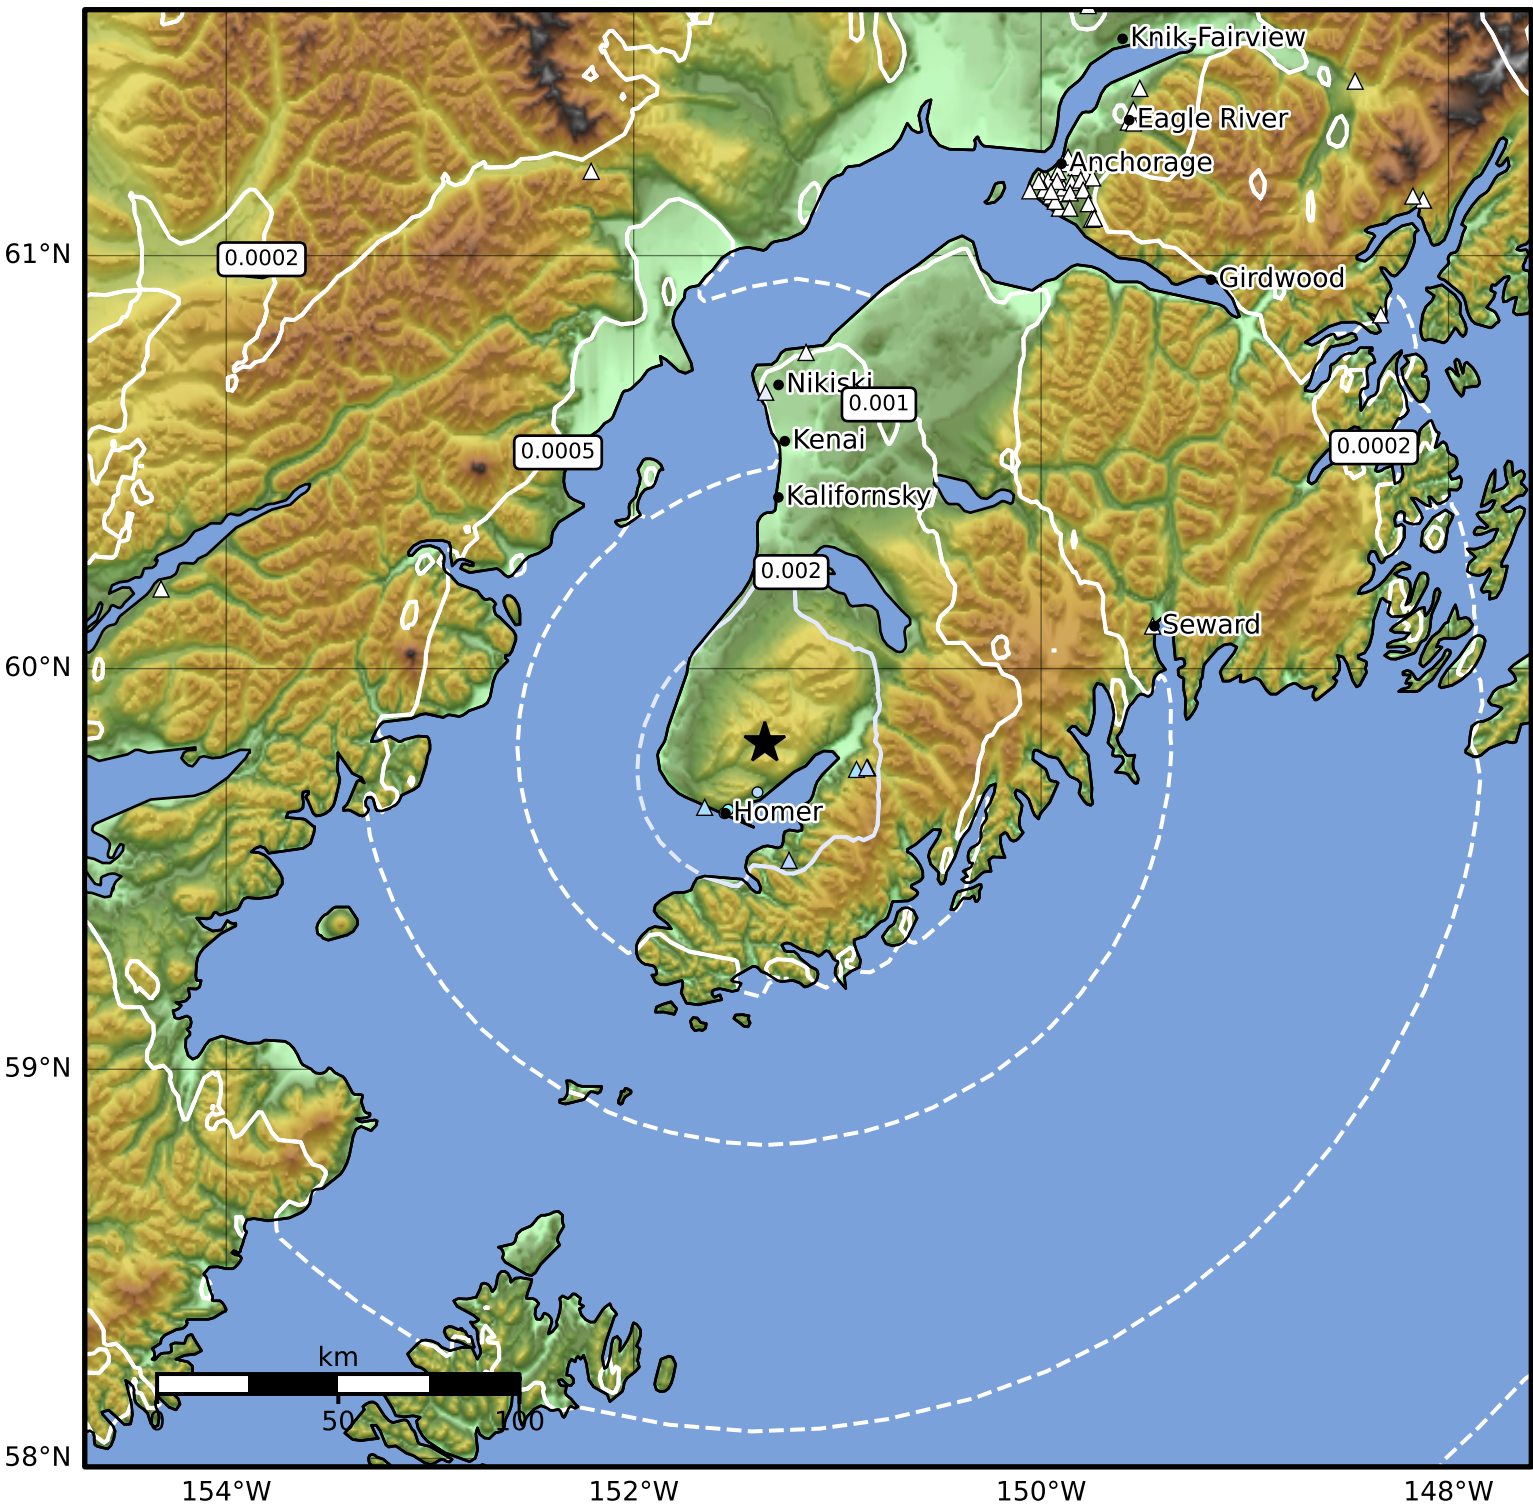

3.0 Second Peak Spectral Acceleration Map Alaska Earthquake Center
 ShakeMap: 22 km (14 miles) NNE of Homer
 Aug 31, 2024 07:49:06 UTC M3.7 N59.82 W151.36 Depth: 49.3km ID:ak024b7nl895

Scale based on Worden et al. (2012)

Version 2: Processed 2024-08-31T08:07:24Z

△ Seismic Instrument ○ Reported Intensity ★ Epicenter