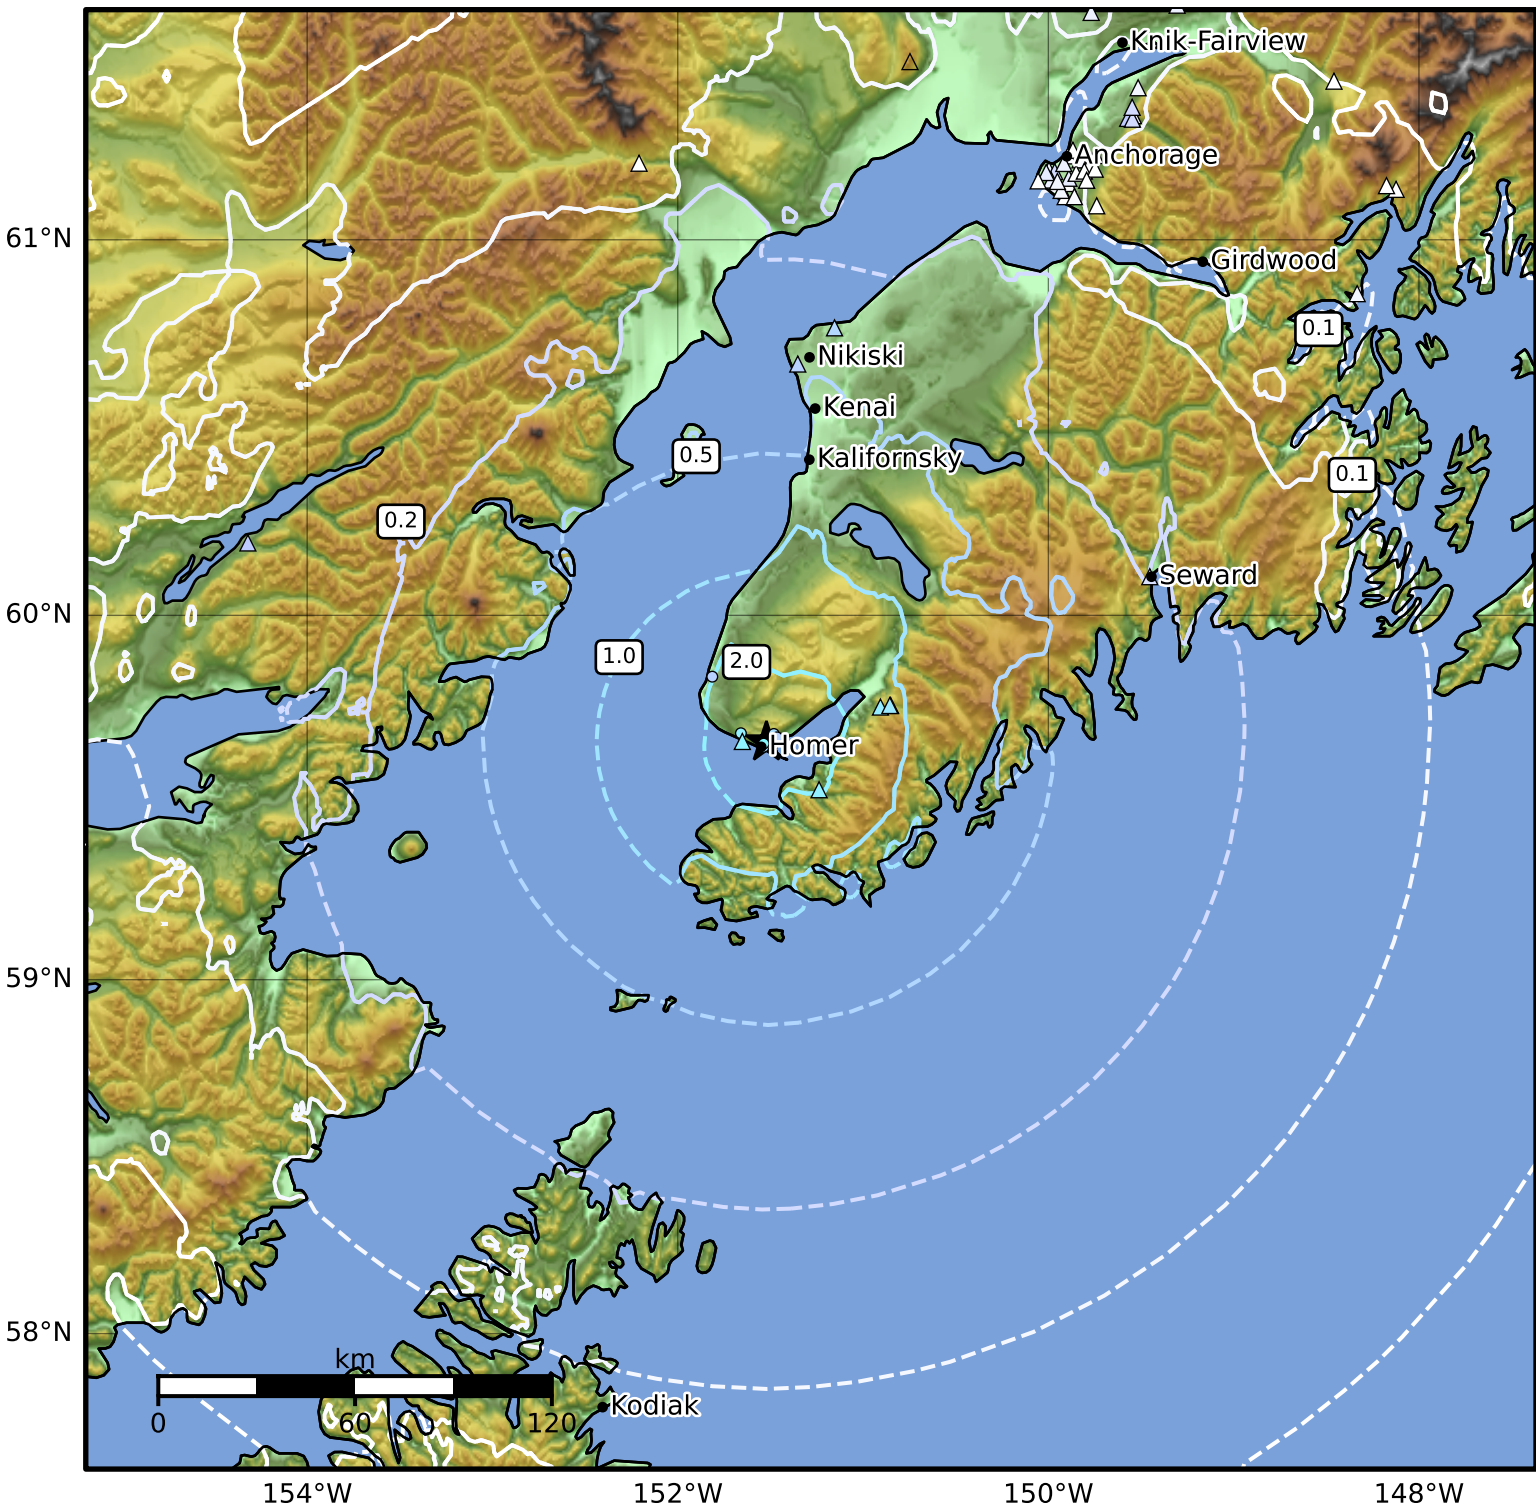

0.3 Second Peak Spectral Acceleration Map Alaska Earthquake Center
 ShakeMap: 2 km (1 miles) NNE of Homer
 Sep 01, 2024 13:20:21 UTC M4.6 N59.66 W151.52 Depth: 48.2km ID:ak024b9eizri

SA(0.3) (%g)	0.1	0.2	0.5	1	2	5	10	20	50	100	200
--------------	-----	-----	-----	---	---	---	----	----	----	-----	-----

Scale based on Worden et al. (2012)

Version 2: Processed 2024-09-01T13:37:19Z

△ Seismic Instrument ○ Reported Intensity

★ Epicenter