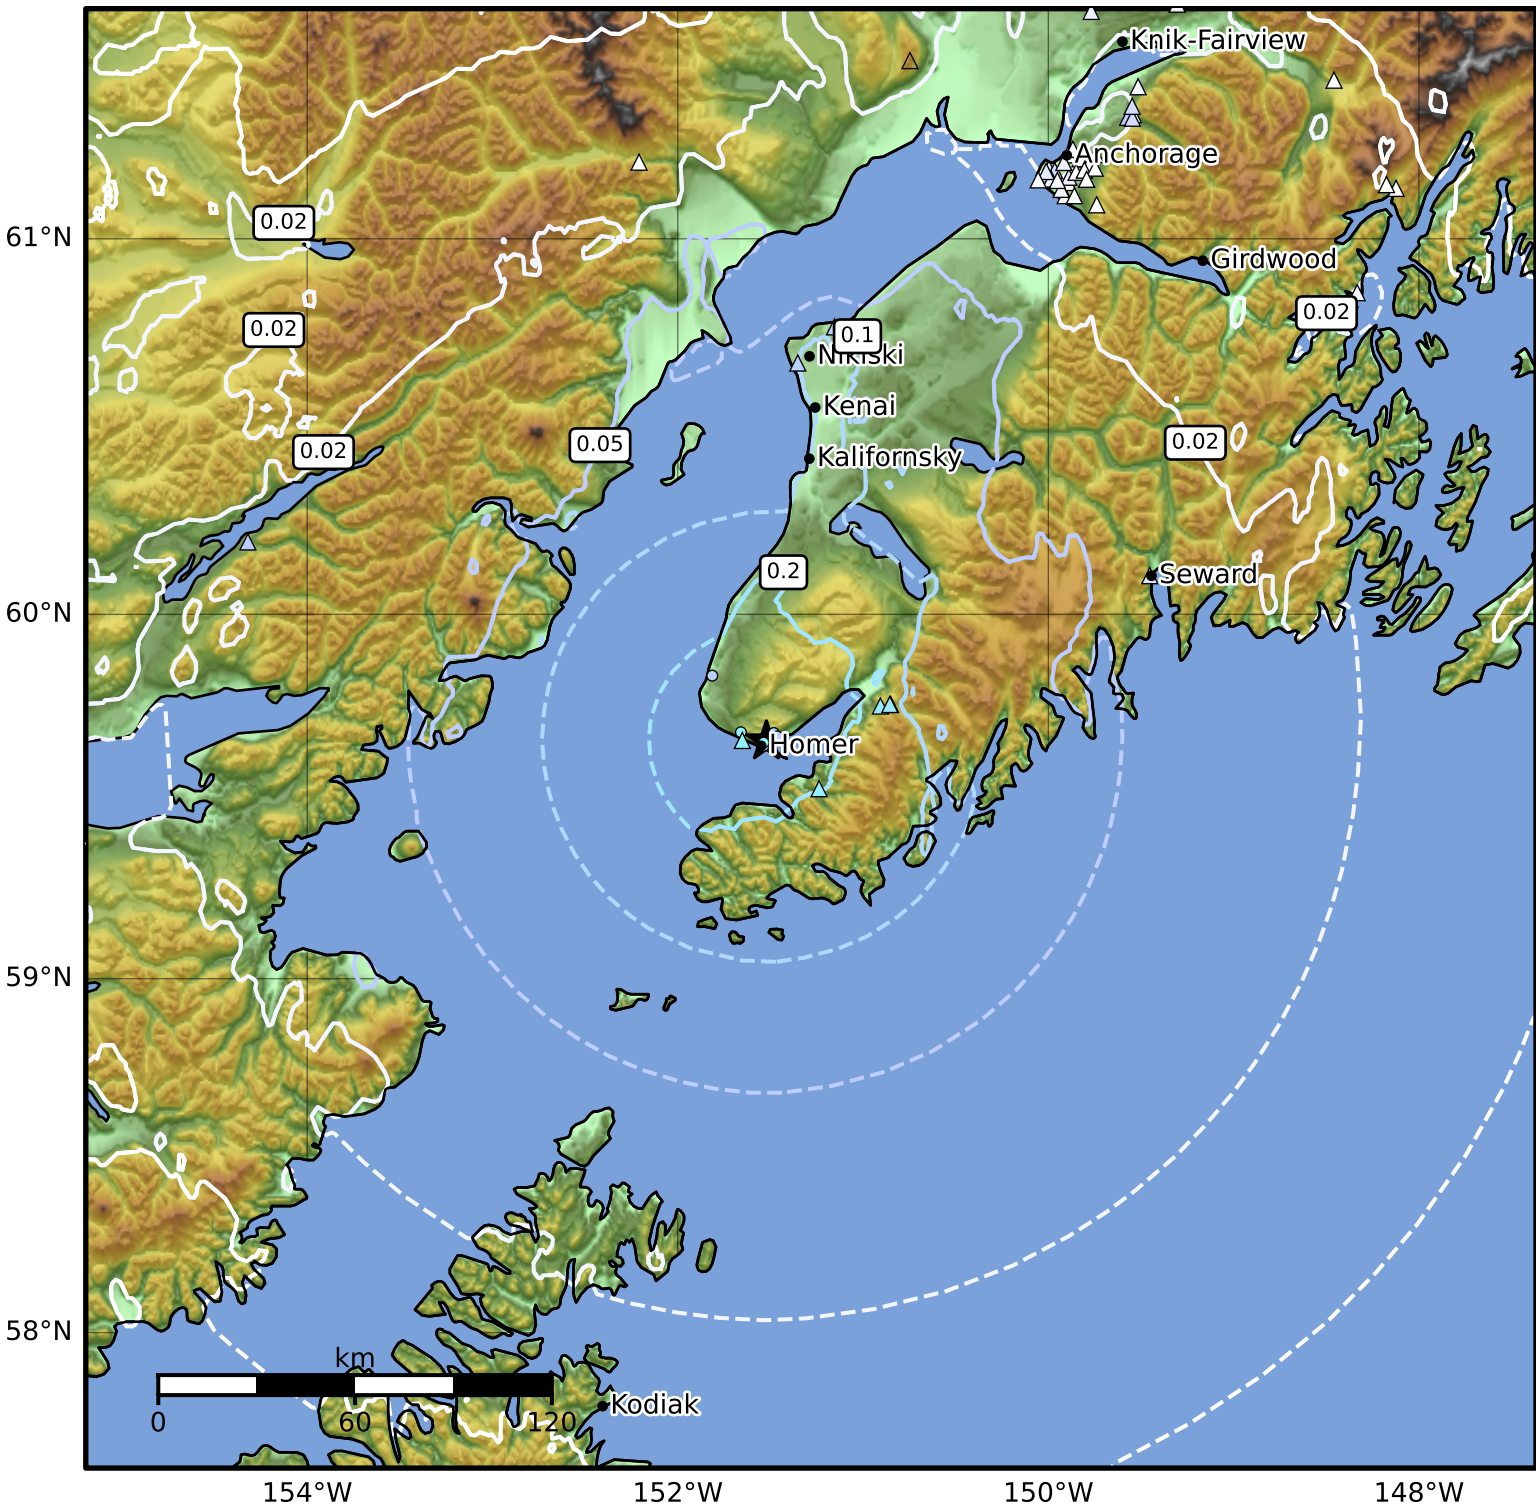

1.0 Second Peak Spectral Acceleration Map Alaska Earthquake Center
 ShakeMap: 2 km (1 miles) NNE of Homer
 Sep 01, 2024 13:20:21 UTC M4.6 N59.66 W151.52 Depth: 48.2km ID:ak024b9eizri

SA(1.0) (%g)	0.1	0.2	0.5	1	2	5	10	20	50	100	200
--------------	-----	-----	-----	---	---	---	----	----	----	-----	-----

Scale based on Worden et al. (2012)

Version 2: Processed 2024-09-01T13:37:19Z

△ Seismic Instrument ○ Reported Intensity

★ Epicenter