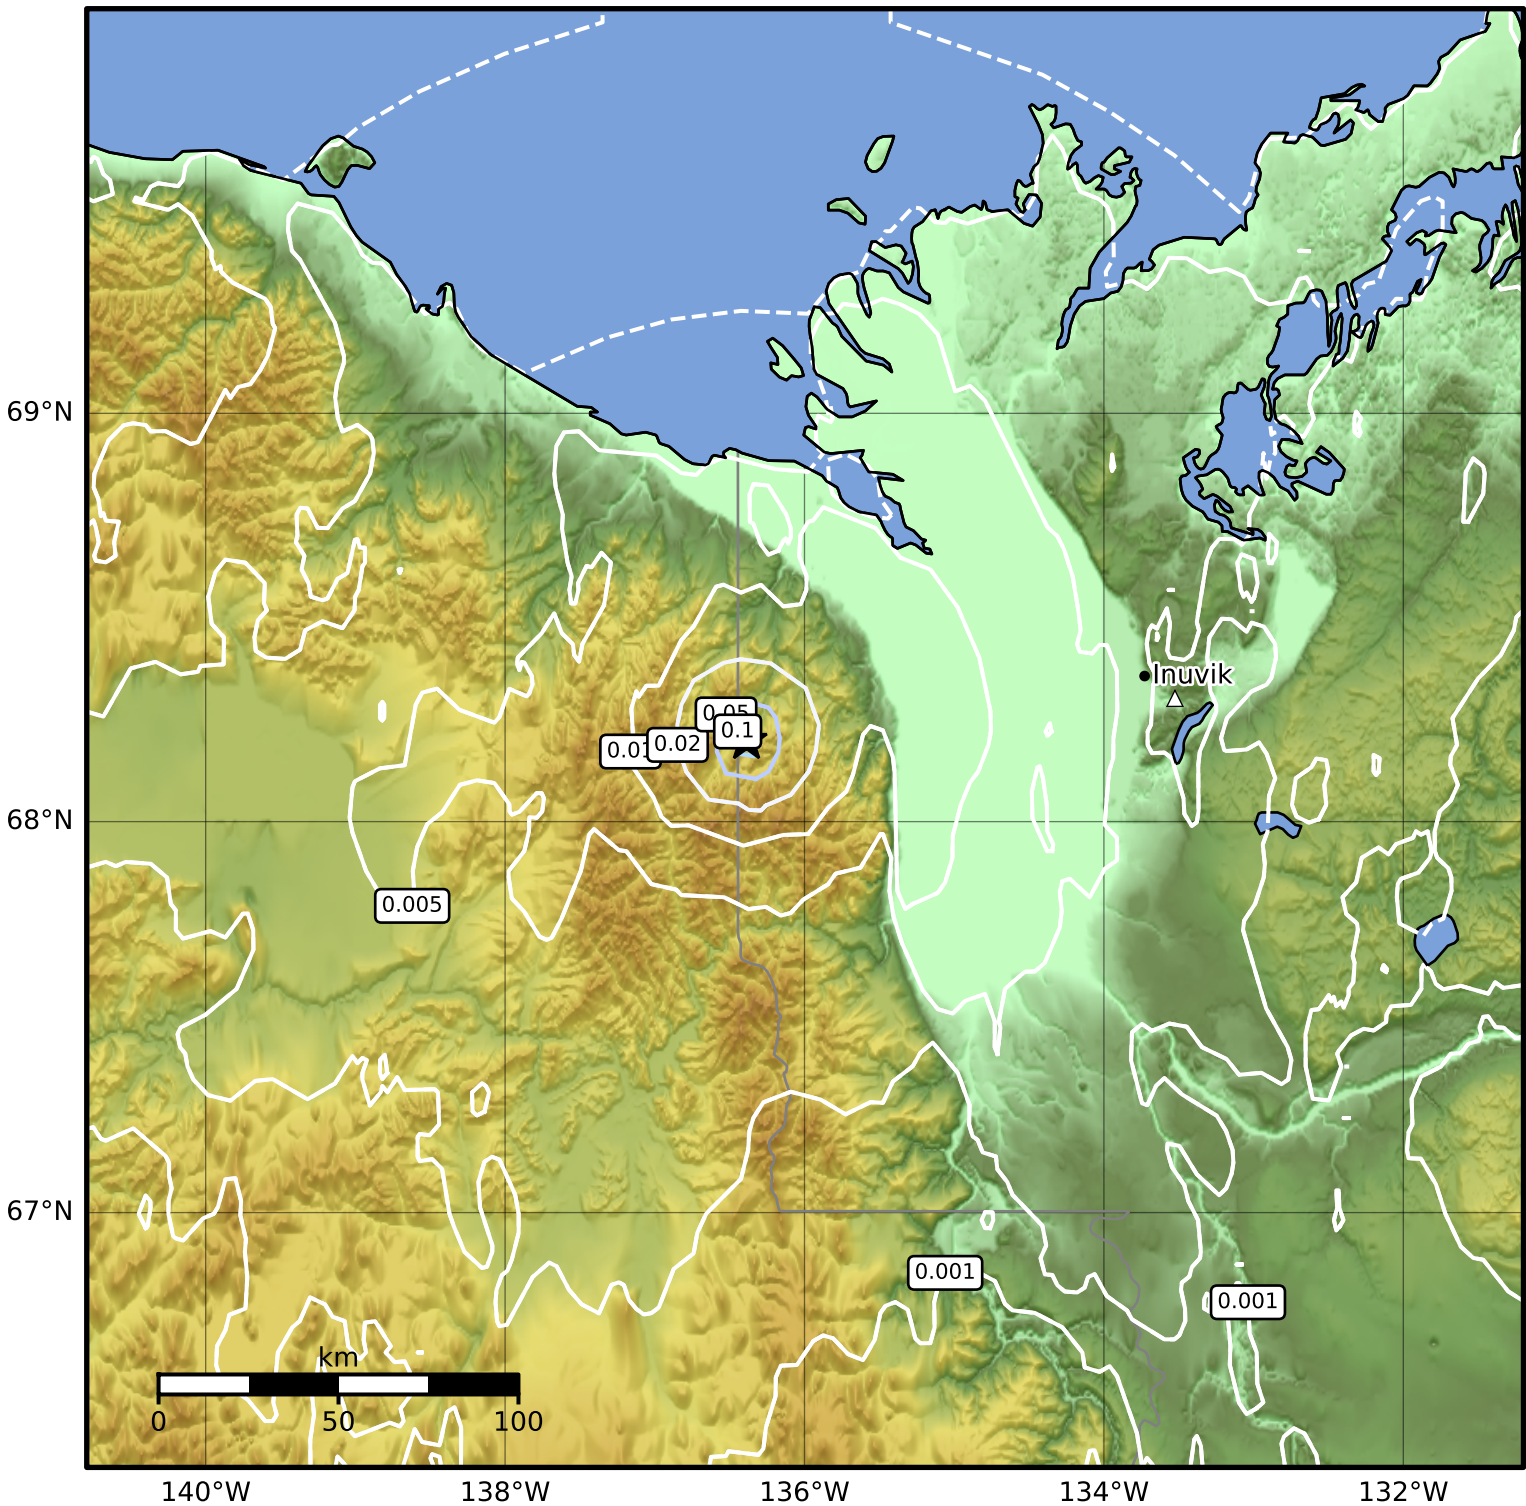

1.0 Second Peak Spectral Acceleration Map Alaska Earthquake Center  
ShakeMap: 161 km (100 miles) ENE of Old Crow  
Sep 02, 2024 11:34:43 UTC M3.6 N68.20 W136.39 Depth: 0.0km ID:ak024bb0yj99

SA(1.0) (%g)	0.1	0.2	0.5	1	2	5	10	20	50	100	200
--------------	-----	-----	-----	---	---	---	----	----	----	-----	-----

Scale based on Worden et al. (2012)

△ Seismic Instrument ○ Reported Intensity

★ Epicenter

Version 1: Processed 2024-09-02T11:41:49Z