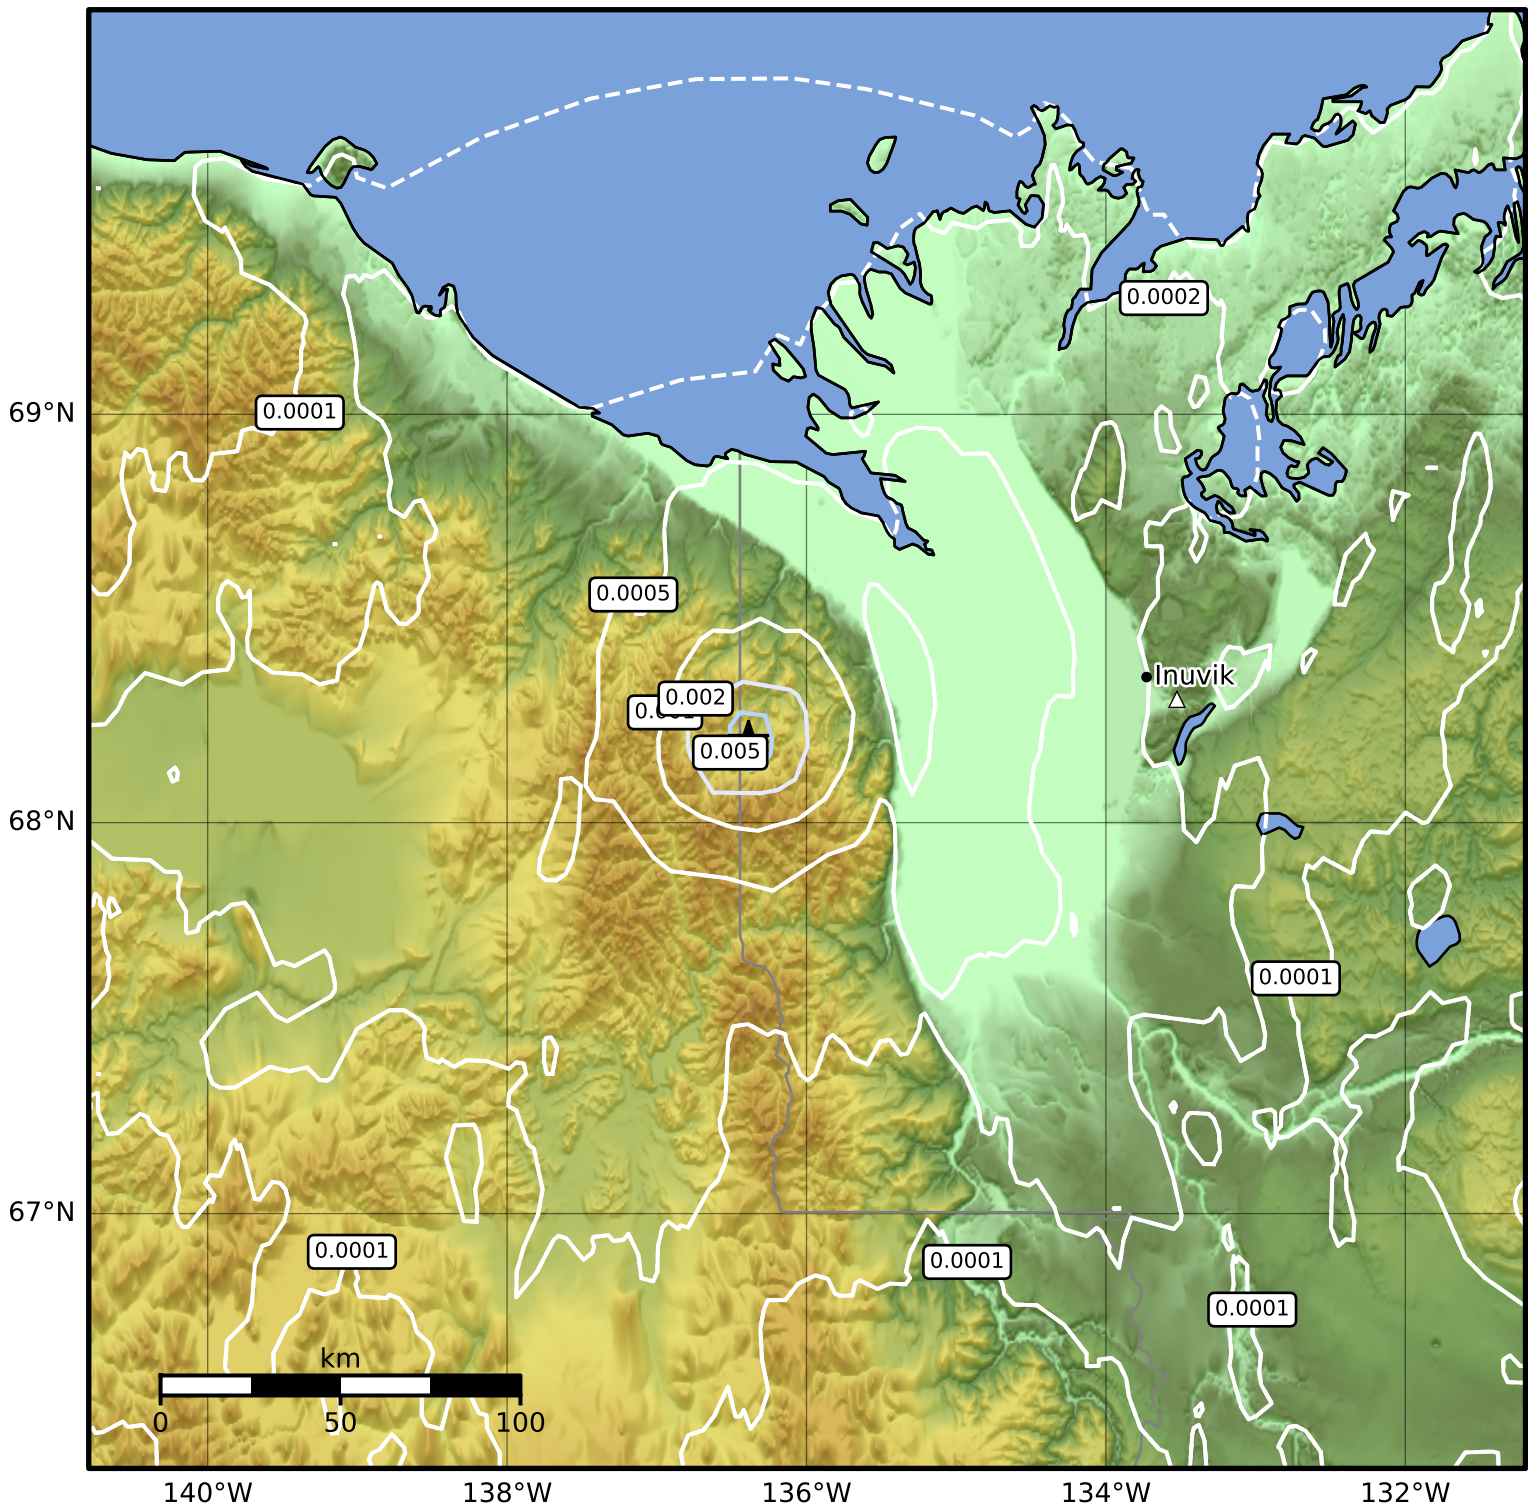

3.0 Second Peak Spectral Acceleration Map Alaska Earthquake Center
ShakeMap: 161 km (100 miles) ENE of Old Crow
Sep 02, 2024 11:34:43 UTC M3.6 N68.20 W136.39 Depth: 0.0km ID:ak024bb0yj99

Scale based on Worden et al. (2012)

Version 1: Processed 2024-09-02T11:41:49Z

△ Seismic Instrument ○ Reported Intensity

★ Epicenter