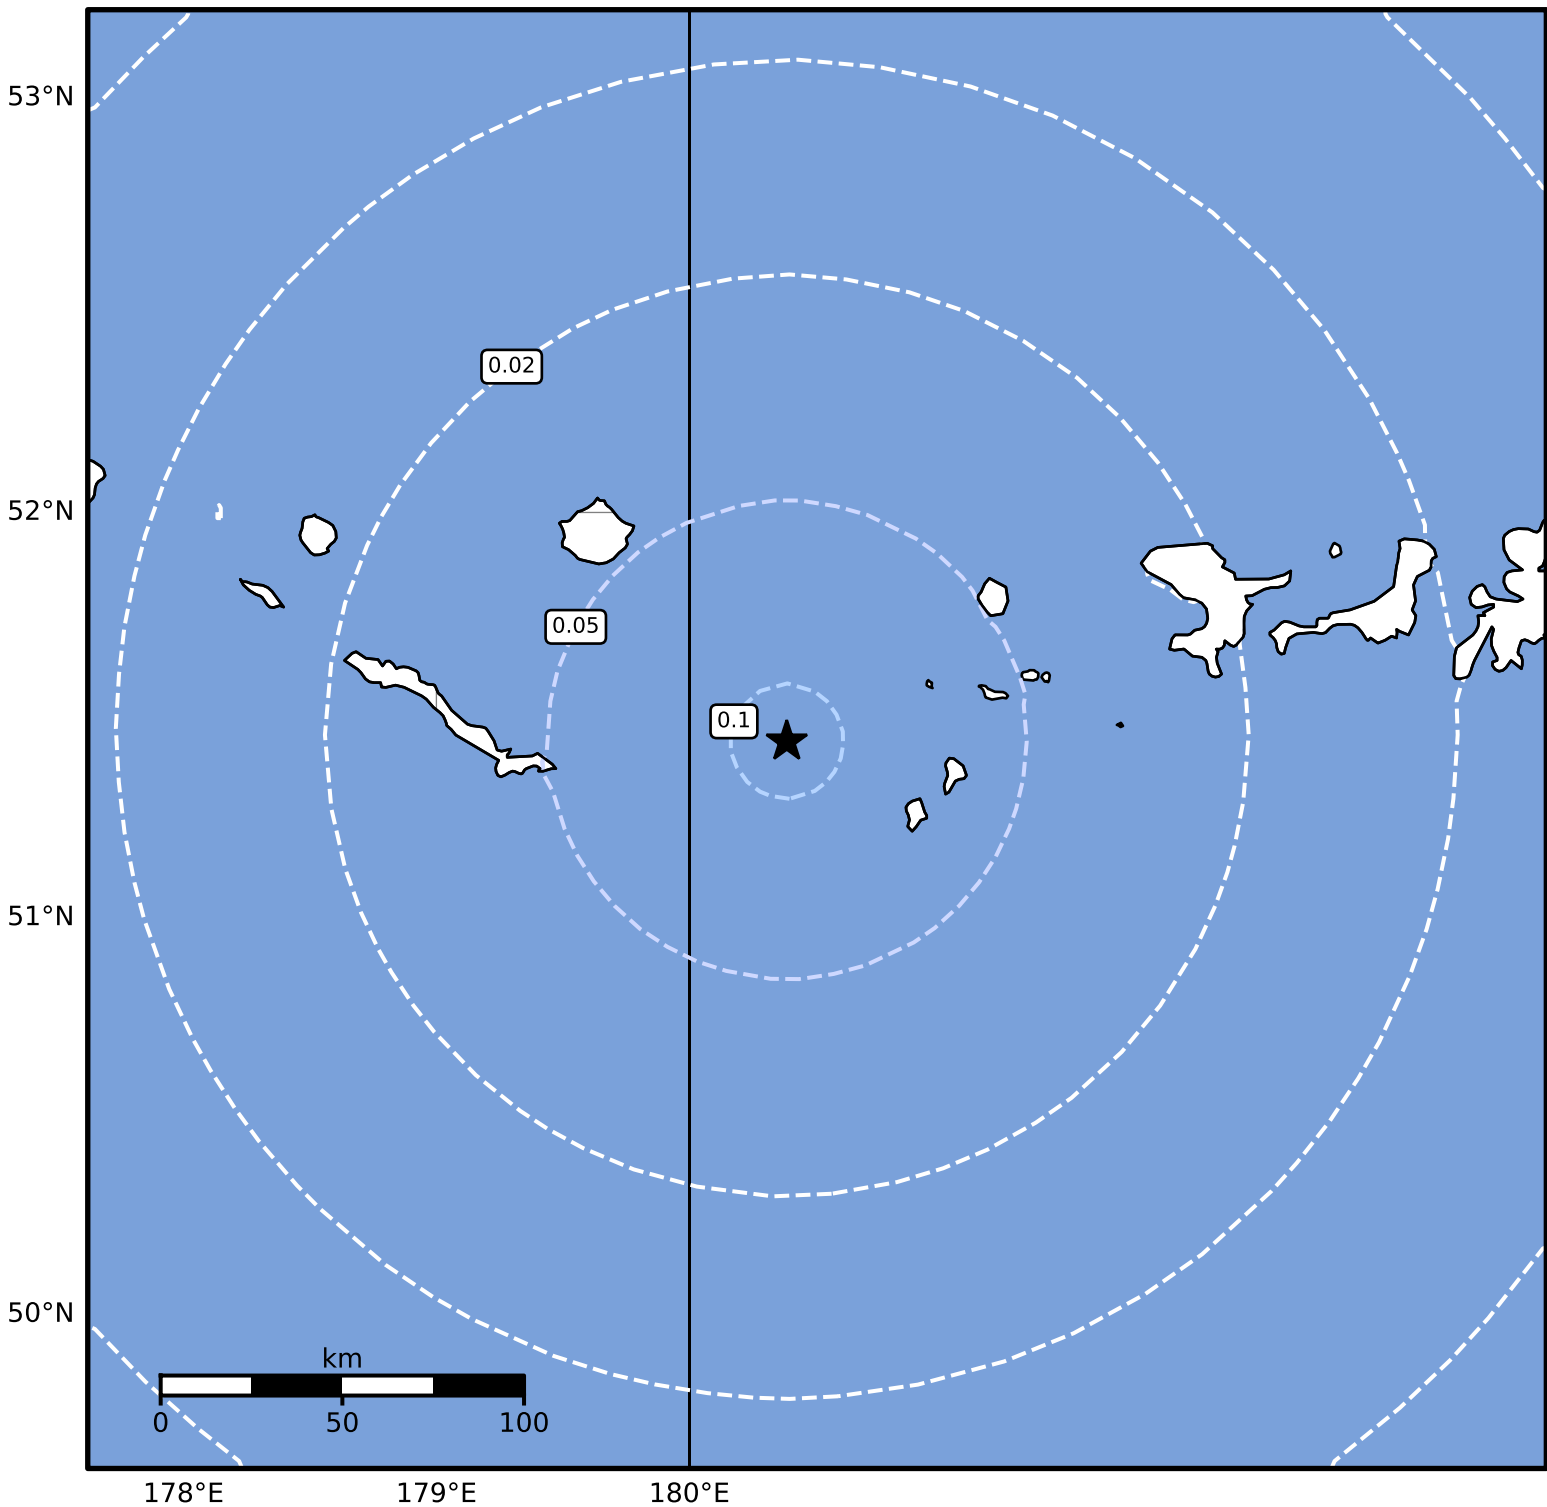

Peak Ground Velocity Map Alaska Earthquake Center
ShakeMap: 96 km (60 miles) E of Amchitka
Sep 04, 2024 21:41:46 UTC M4.0 N51.44 W179.61 Depth: 61.8km ID:ak024bei127m

Scale based on Worden et al. (2012)

Version 2: Processed 2024-09-05T06:01:17Z

△ Seismic Instrument ○ Reported Intensity

★ Epicenter