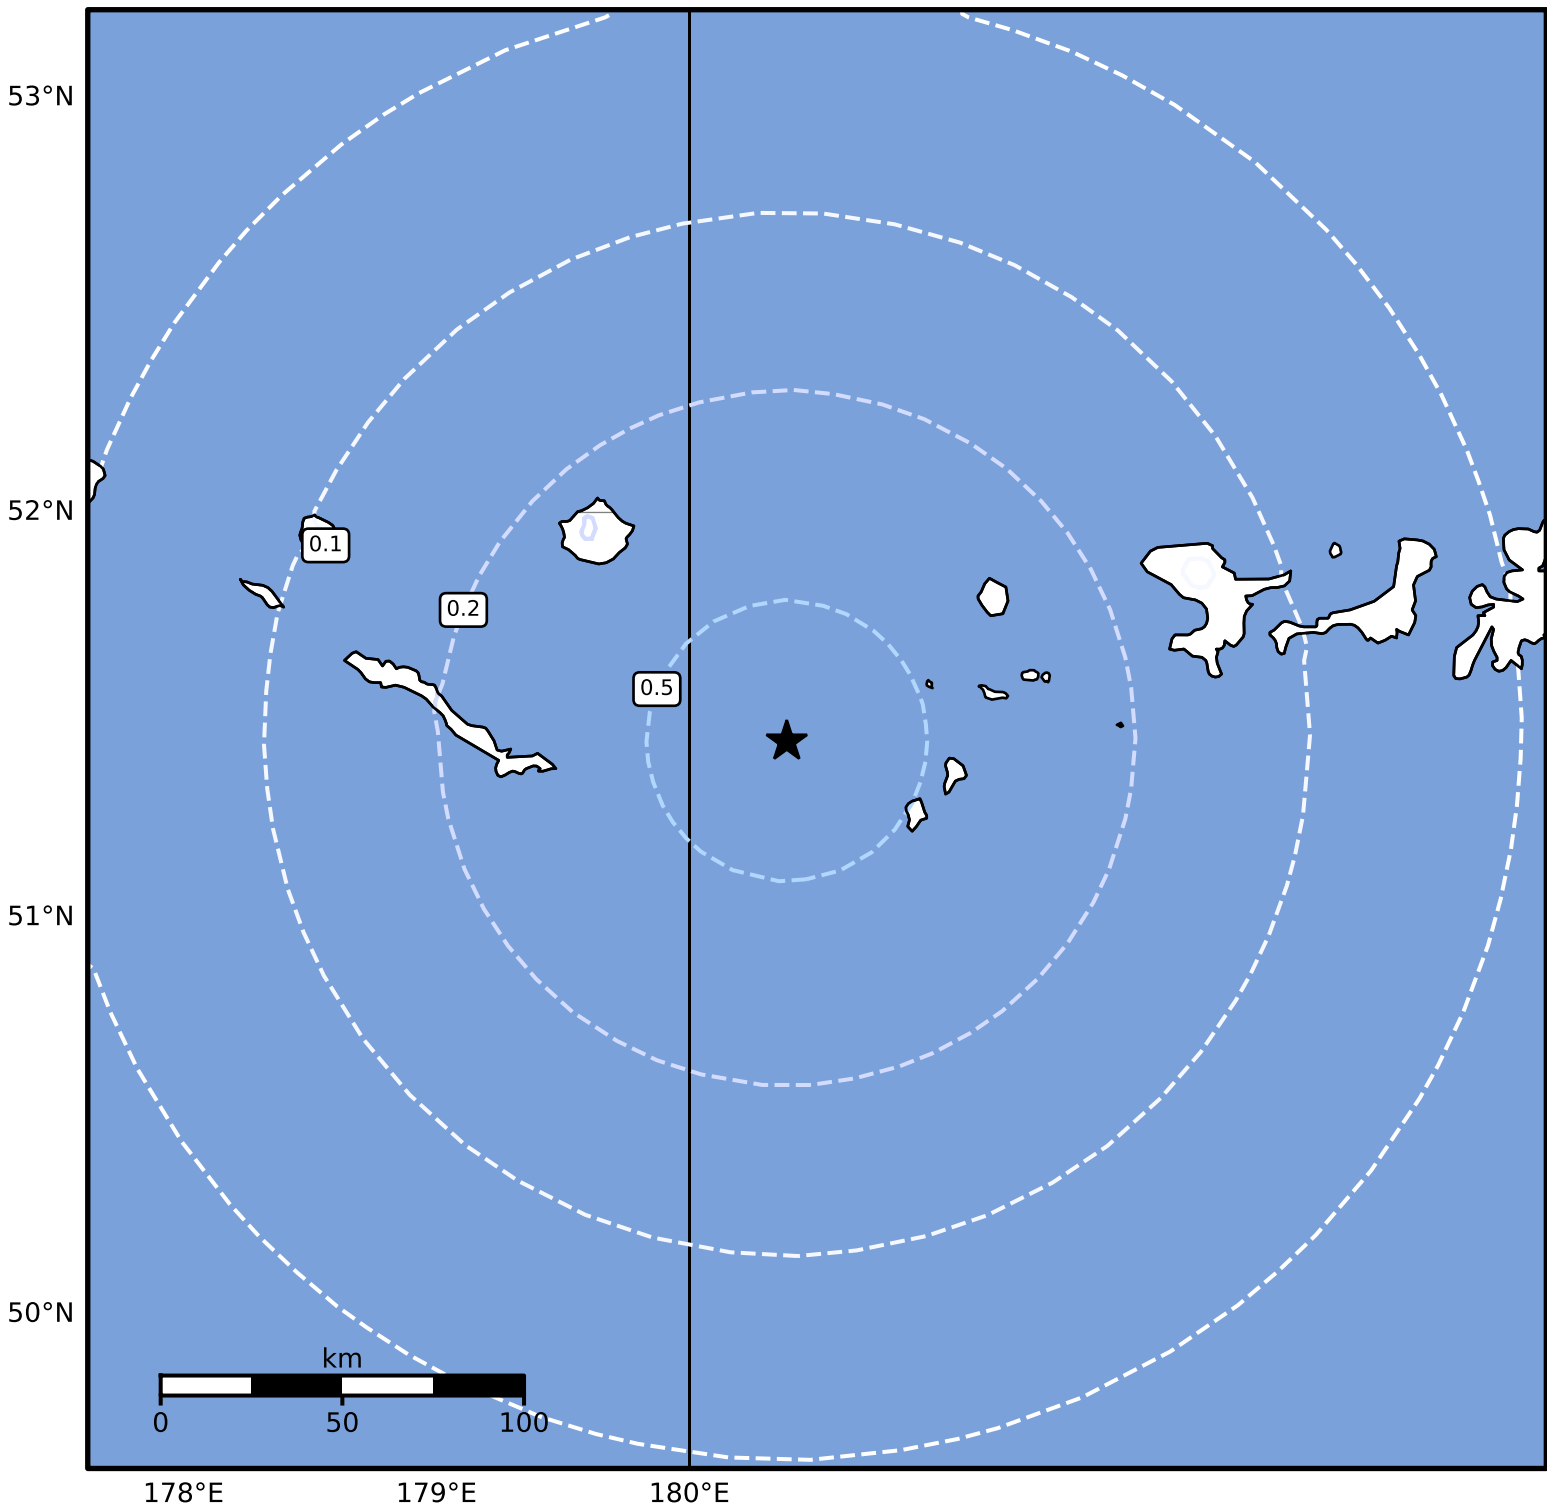

0.3 Second Peak Spectral Acceleration Map Alaska Earthquake Center
 ShakeMap: 96 km (60 miles) E of Amchitka
 Sep 04, 2024 21:41:46 UTC M4.0 N51.44 W179.61 Depth: 61.8km ID:ak024bei127m

| SA(0.3) (%g) | 0.1 | 0.2 | 0.5 | 1 | 2 | 5 | 10 | 20 | 50 | 100 | 200 |
|--------------|-----|-----|-----|---|---|---|----|----|----|-----|-----|
|--------------|-----|-----|-----|---|---|---|----|----|----|-----|-----|

Scale based on Worden et al. (2012)

Version 2: Processed 2024-09-05T06:01:17Z

△ Seismic Instrument ○ Reported Intensity

★ Epicenter