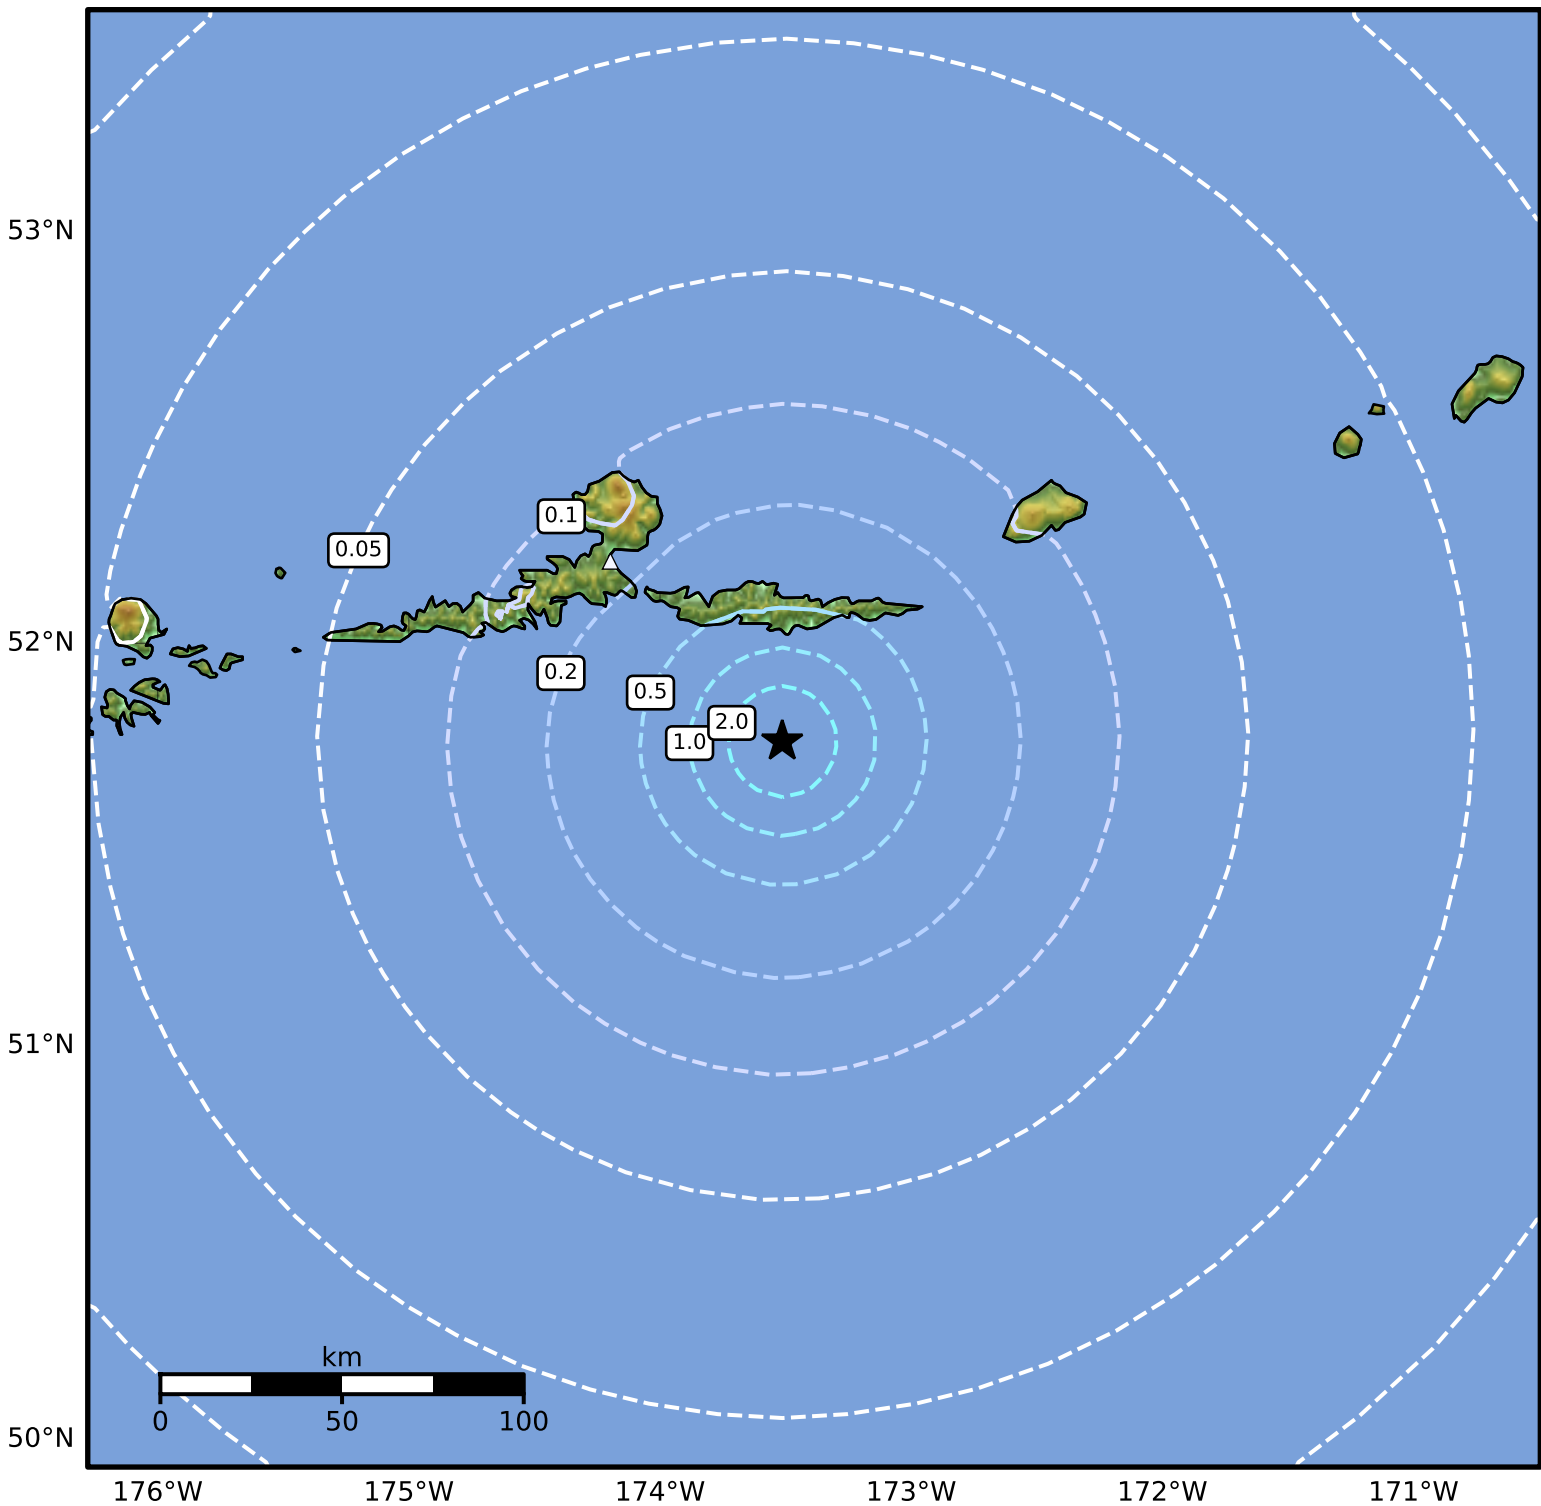

Peak Ground Acceleration Map Alaska Earthquake Center
ShakeMap: 67 km (42 miles) SE of Atka
Sep 06, 2024 17:16:17 UTC M4.6 N51.76 W173.51 Depth: 10.6km ID:ak024bhqklg

PGA (%g)	0.1	0.2	0.5	1	2	5	10	20	50	100	200
----------	-----	-----	-----	---	---	---	----	----	----	-----	-----

Scale based on Worden et al. (2012)

Version 2: Processed 2024-09-06T18:02:46Z

△ Seismic Instrument ○ Reported Intensity

★ Epicenter